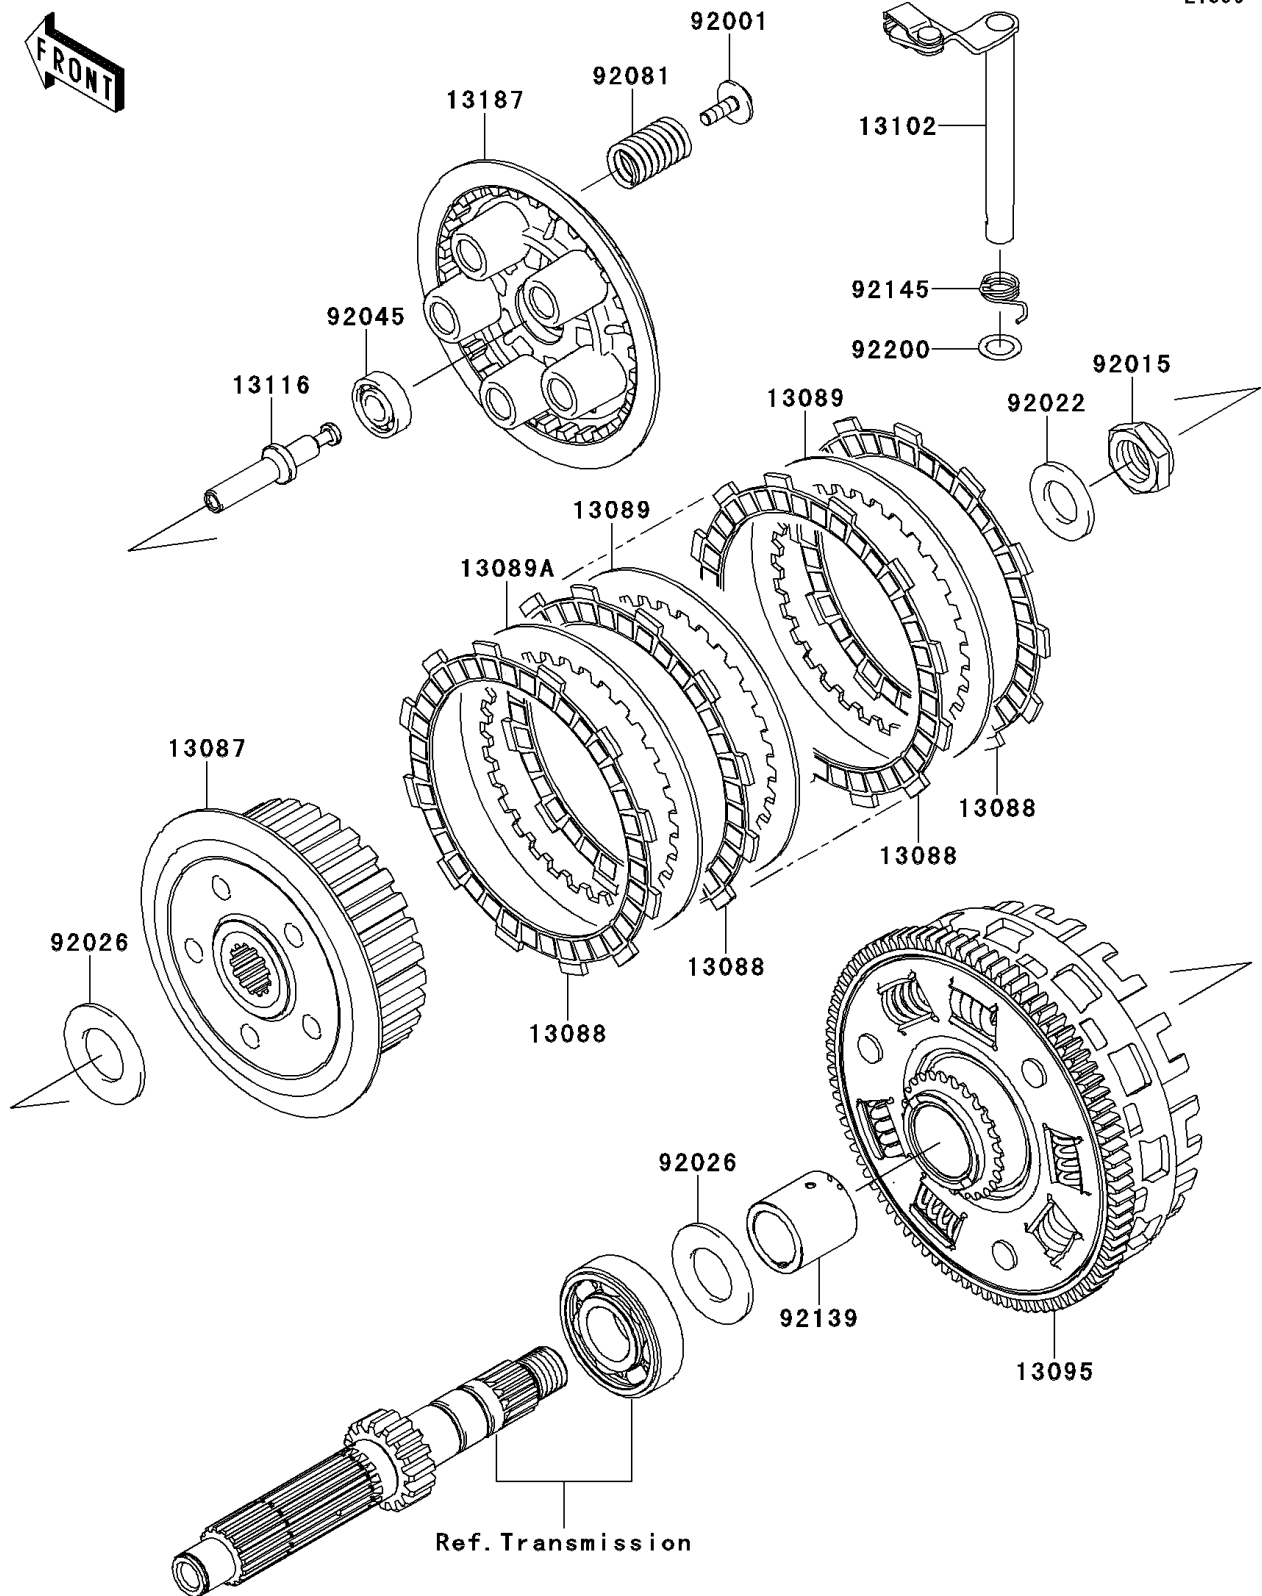

2010 Versys®

PARTS DIAGRAM

Clutch

Kawasaki

Let the Good Times Roll®

2010 Versys®

PARTS LIST

Clutch

ITEM NAME

PART NUMBER

QUANTITY
