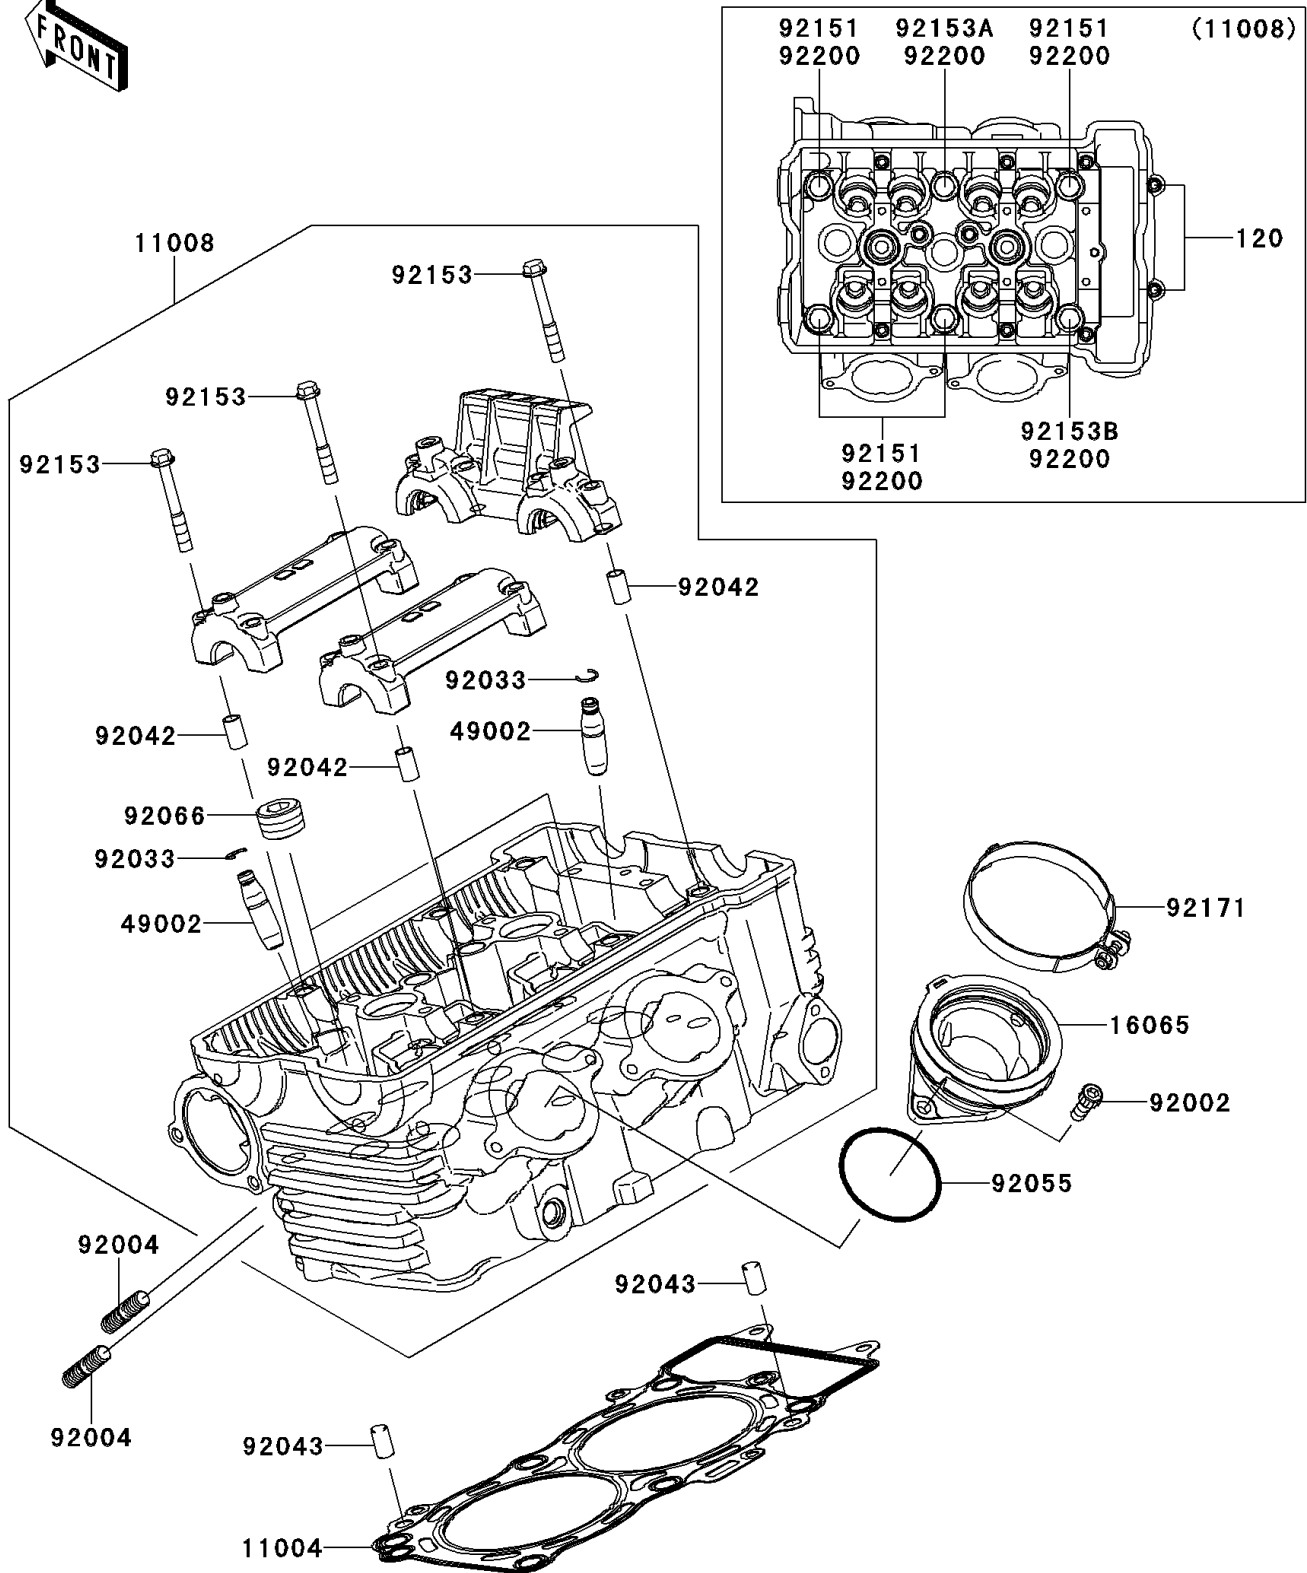

2010 Versys®

PARTS DIAGRAM

Cylinder Head

Kawasaki

Let the Good Times Roll®

E1111

2010 Versys[®]

PARTS LIST

Cylinder Head

ITEM NAME

PART NUMBER

QUANTITY
