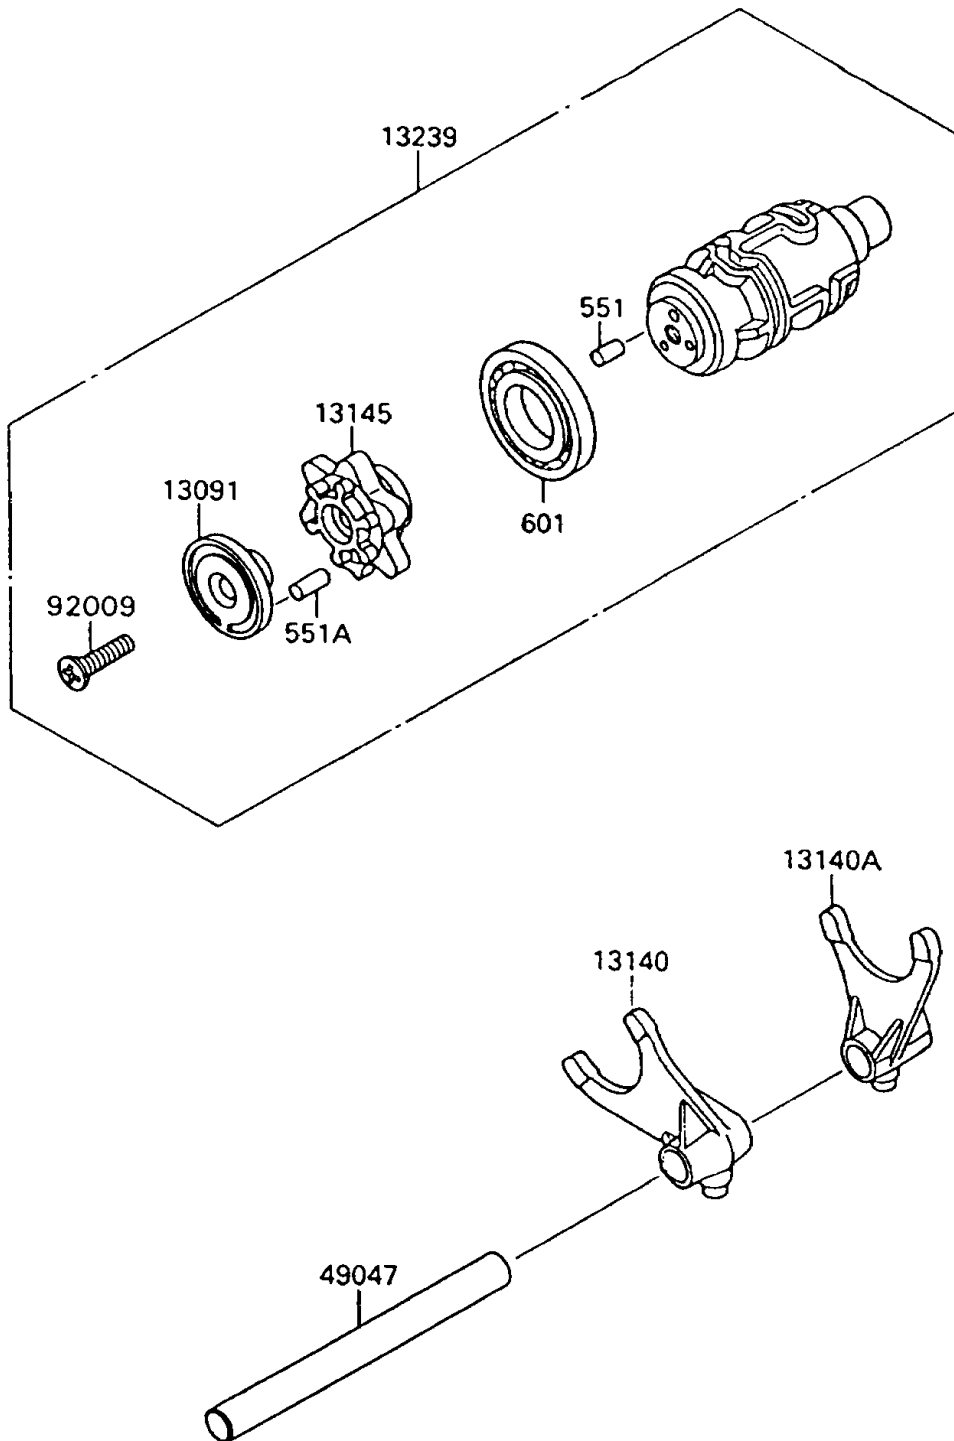

1994 Vulcan 88

PARTS DIAGRAM

Gear Change Drum/Shift Fork(s)

E1362