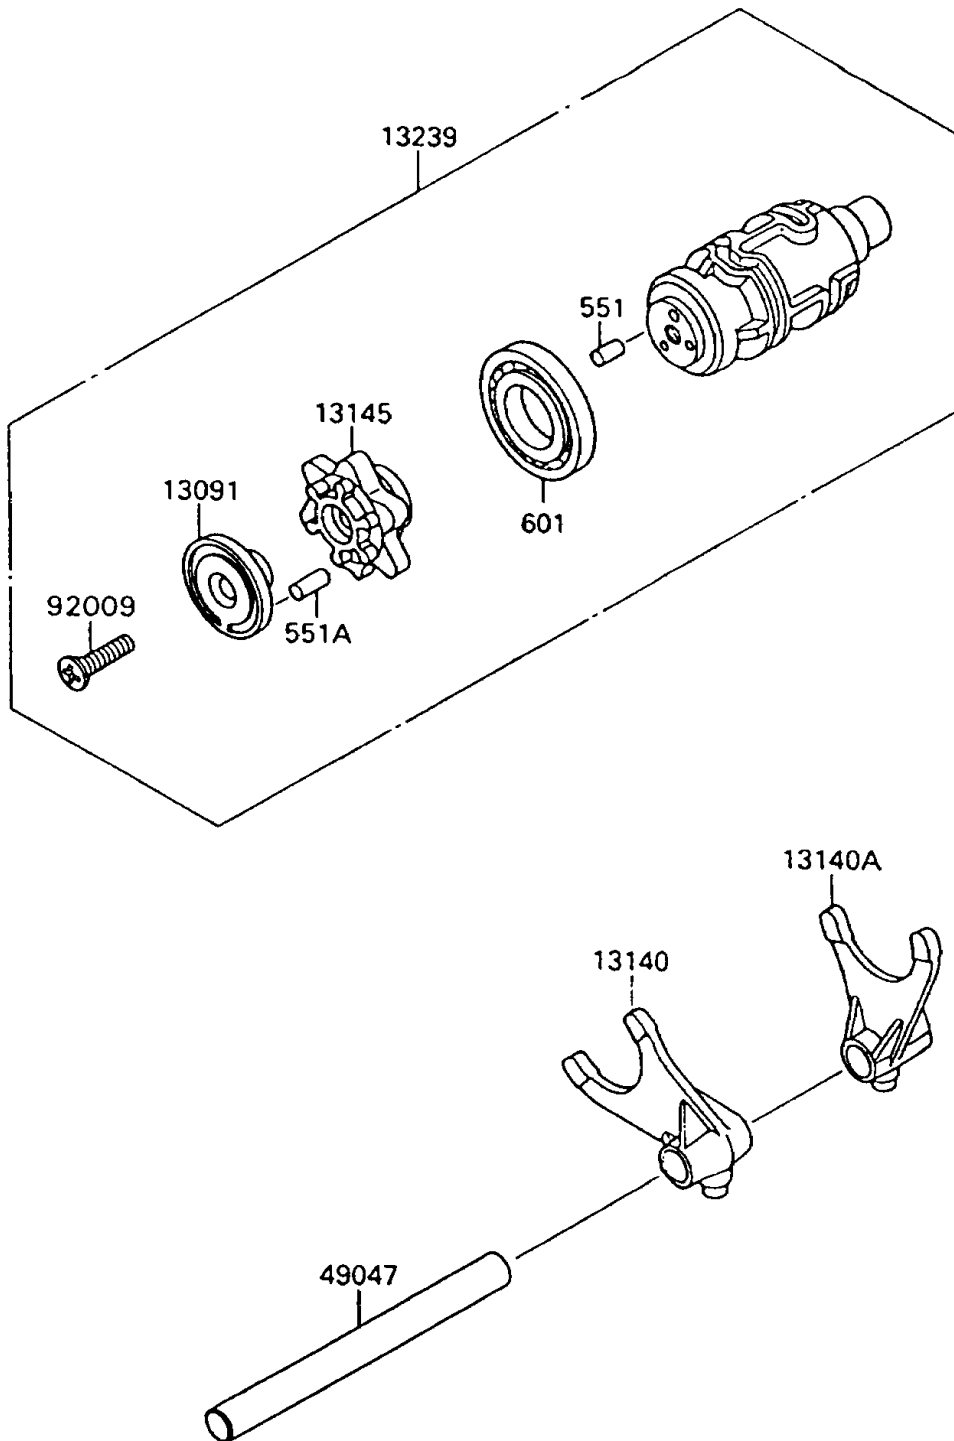

# 1994 Vulcan 88

## PARTS DIAGRAM

## PARTS LIST

Gear Change Drum/Shift Fork(s)

**ITEM NAME**

**PART NUMBER**

**QUANTITY**

---