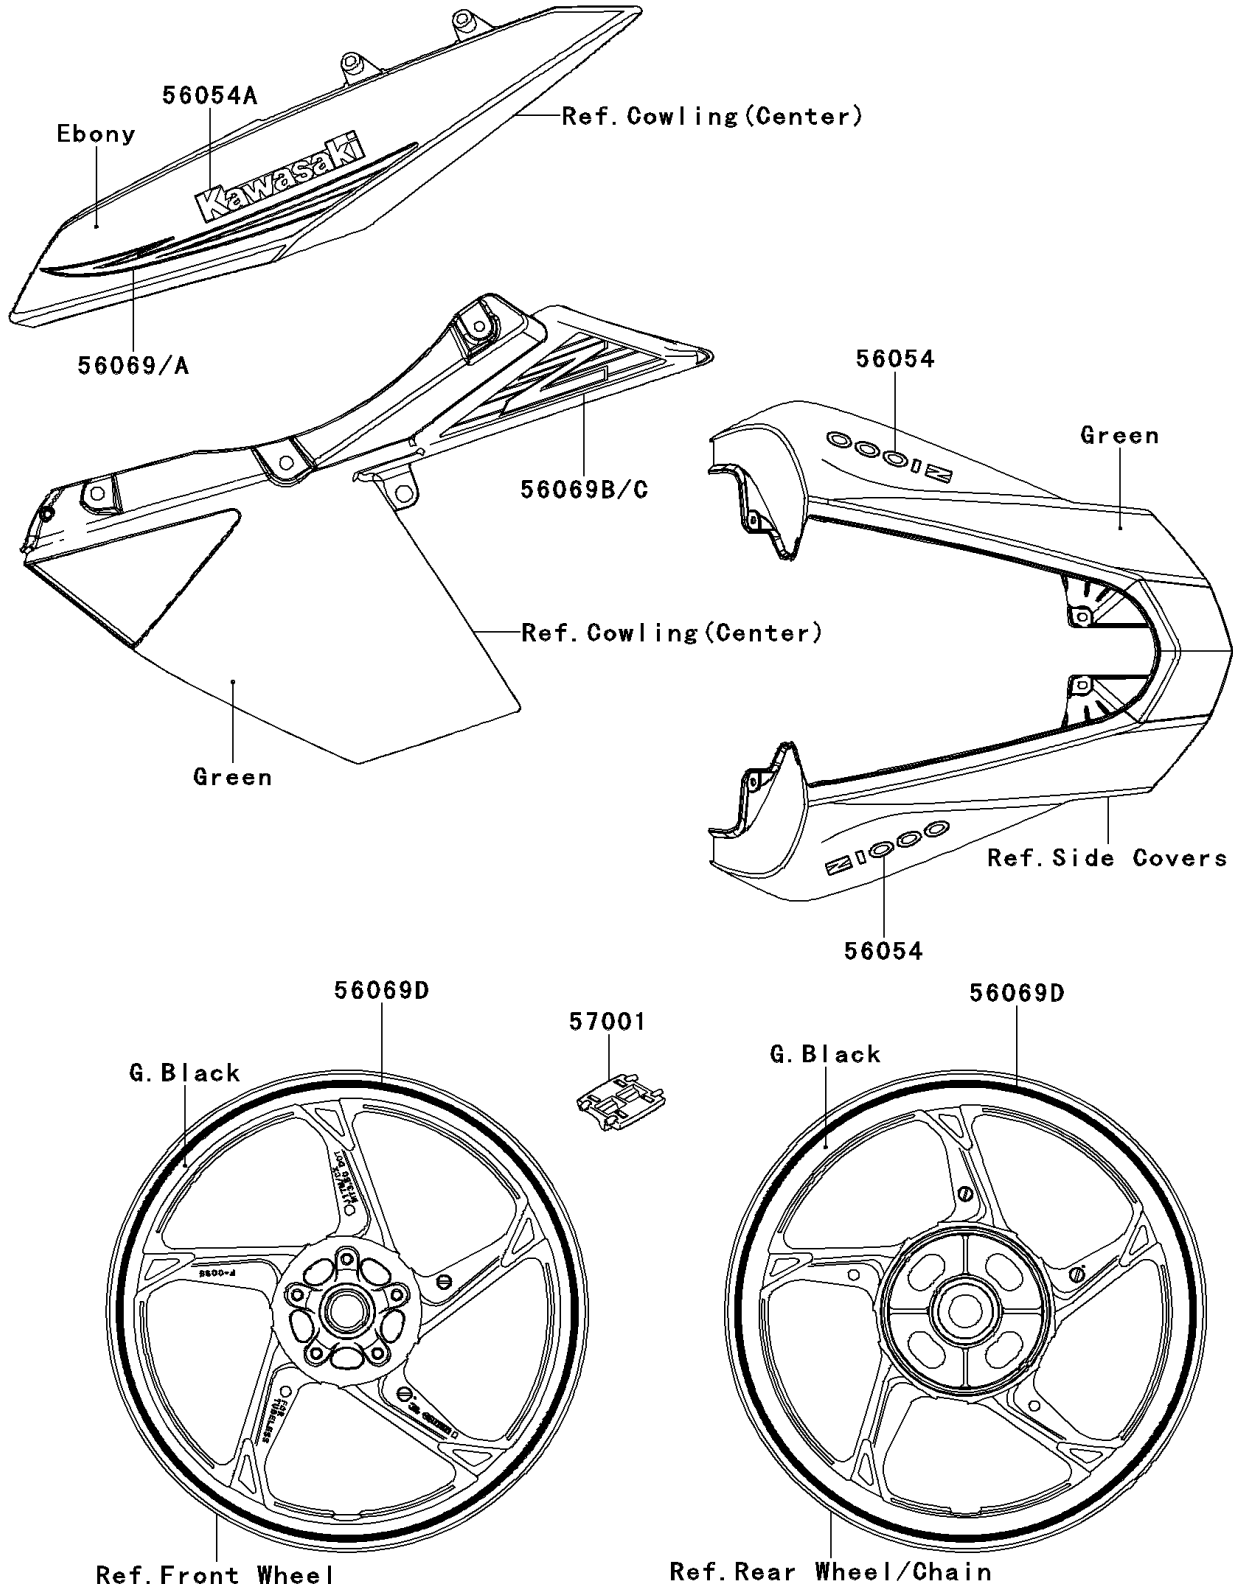

2011 Z1000

PARTS DIAGRAM

Decals(Green)(DBF)

F2861A