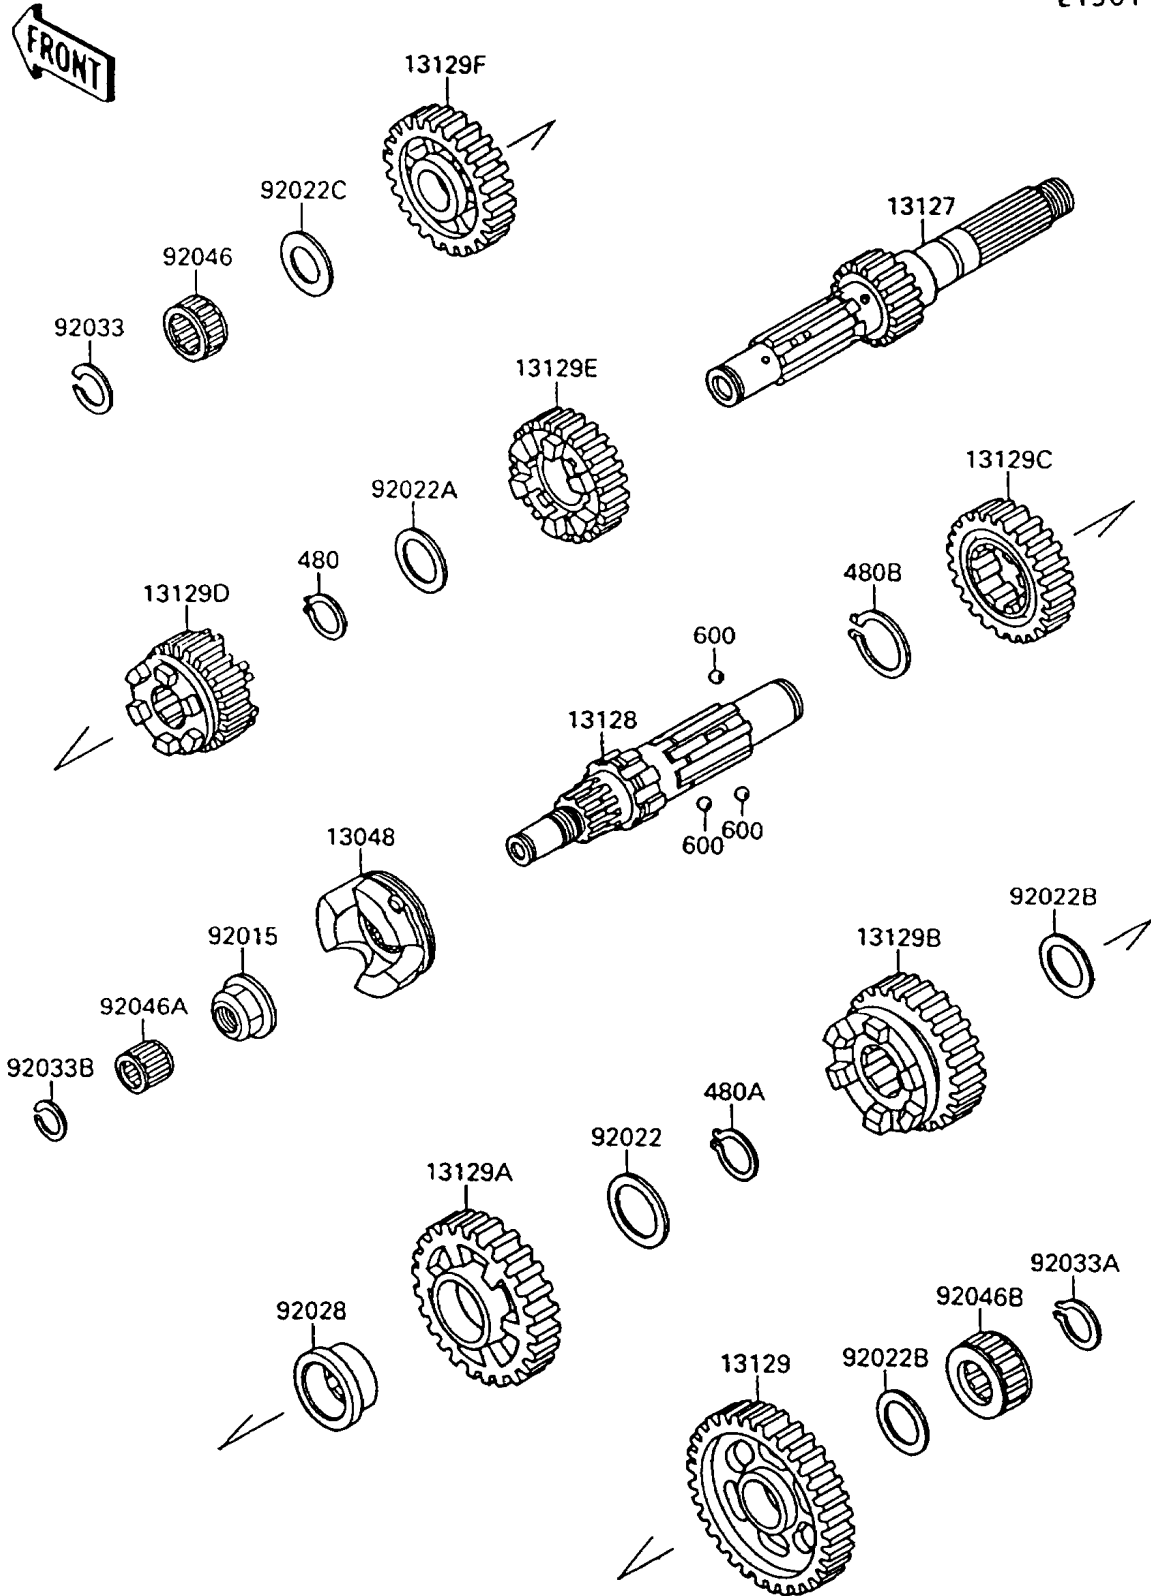

1994 Vulcan 88

PARTS DIAGRAM

Transmission

E1361

1994 Vulcan 88

PARTS LIST

Transmission

ITEM NAME

PART NUMBER

QUANTITY
