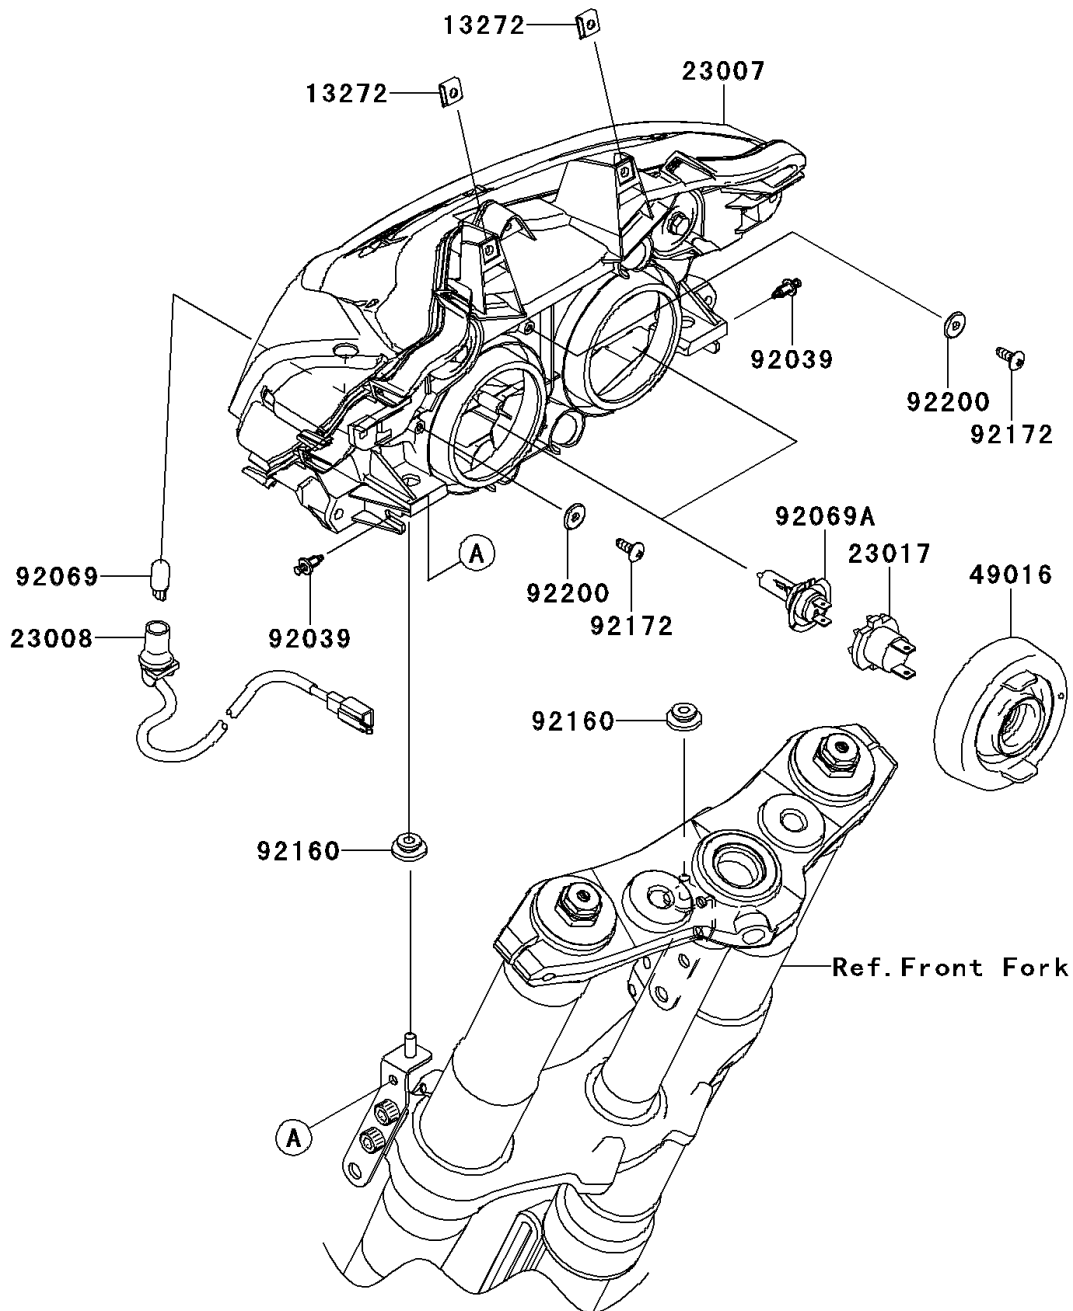

2011 Z1000

PARTS DIAGRAM

Headlight(s)

F2710

2011 Z1000

PARTS LIST

Headlight(s)

Kawasaki

Let the Good Times Roll®

ITEM NAME

PART NUMBER

QUANTITY
