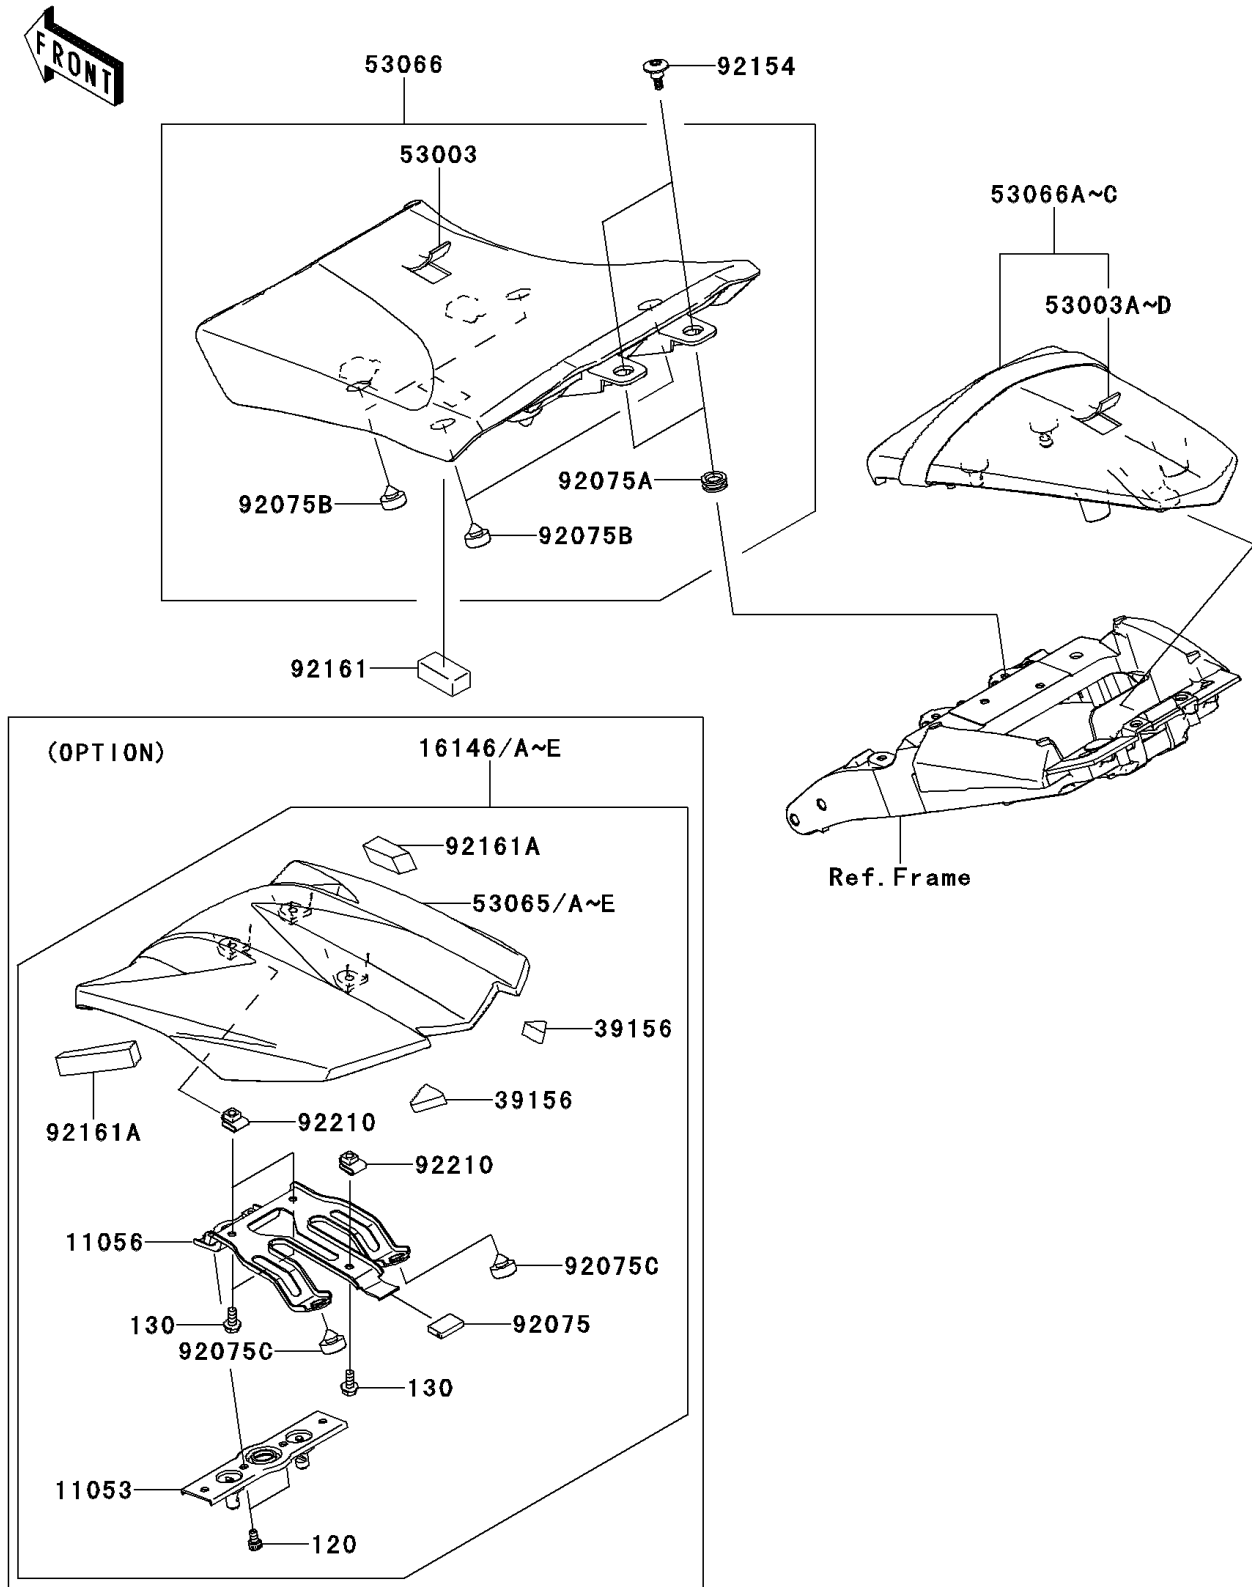

2011 Z1000

PARTS DIAGRAM

Seat

F2510

2011 Z1000

PARTS LIST

Seat

ITEM NAME

PART NUMBER

QUANTITY
