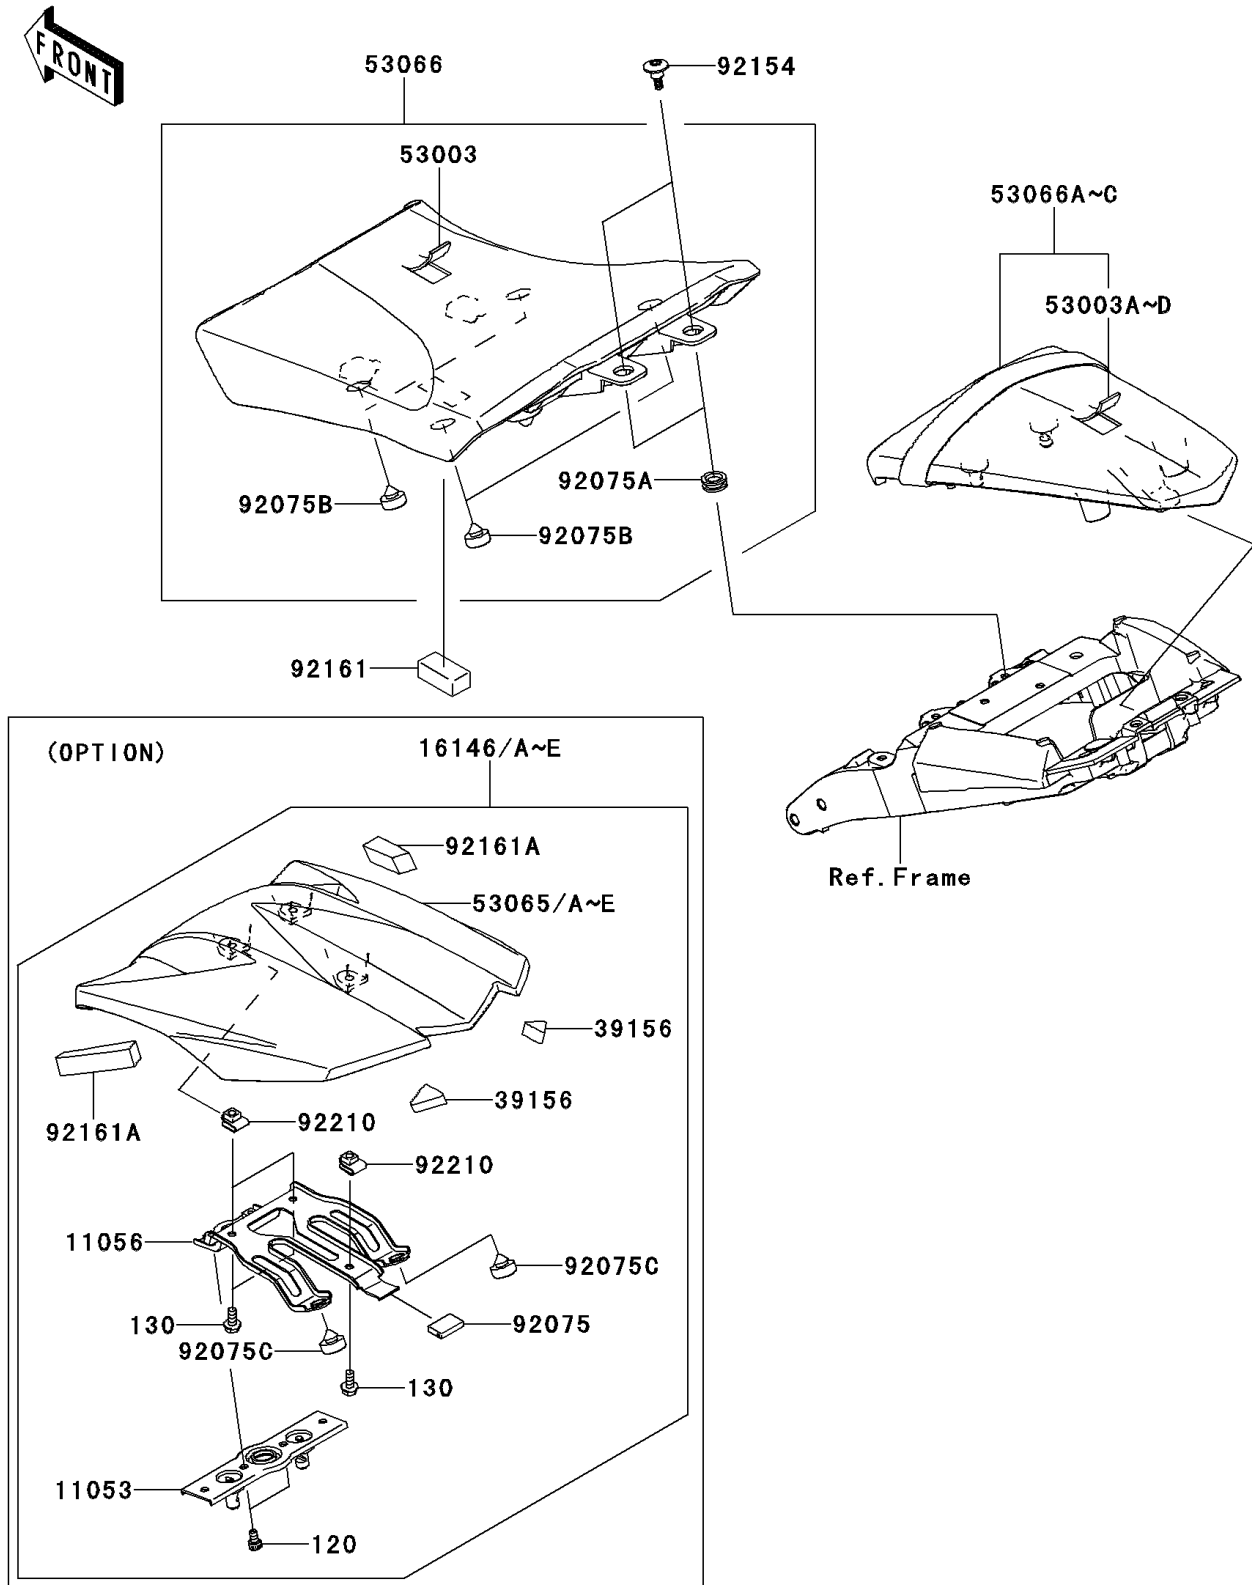

2011 Z1000

PARTS DIAGRAM

Seat

F2510

2011 Z1000

PARTS LIST

Seat

Kawasaki

Let the Good Times Roll®

ITEM NAME

PART NUMBER

QUANTITY
