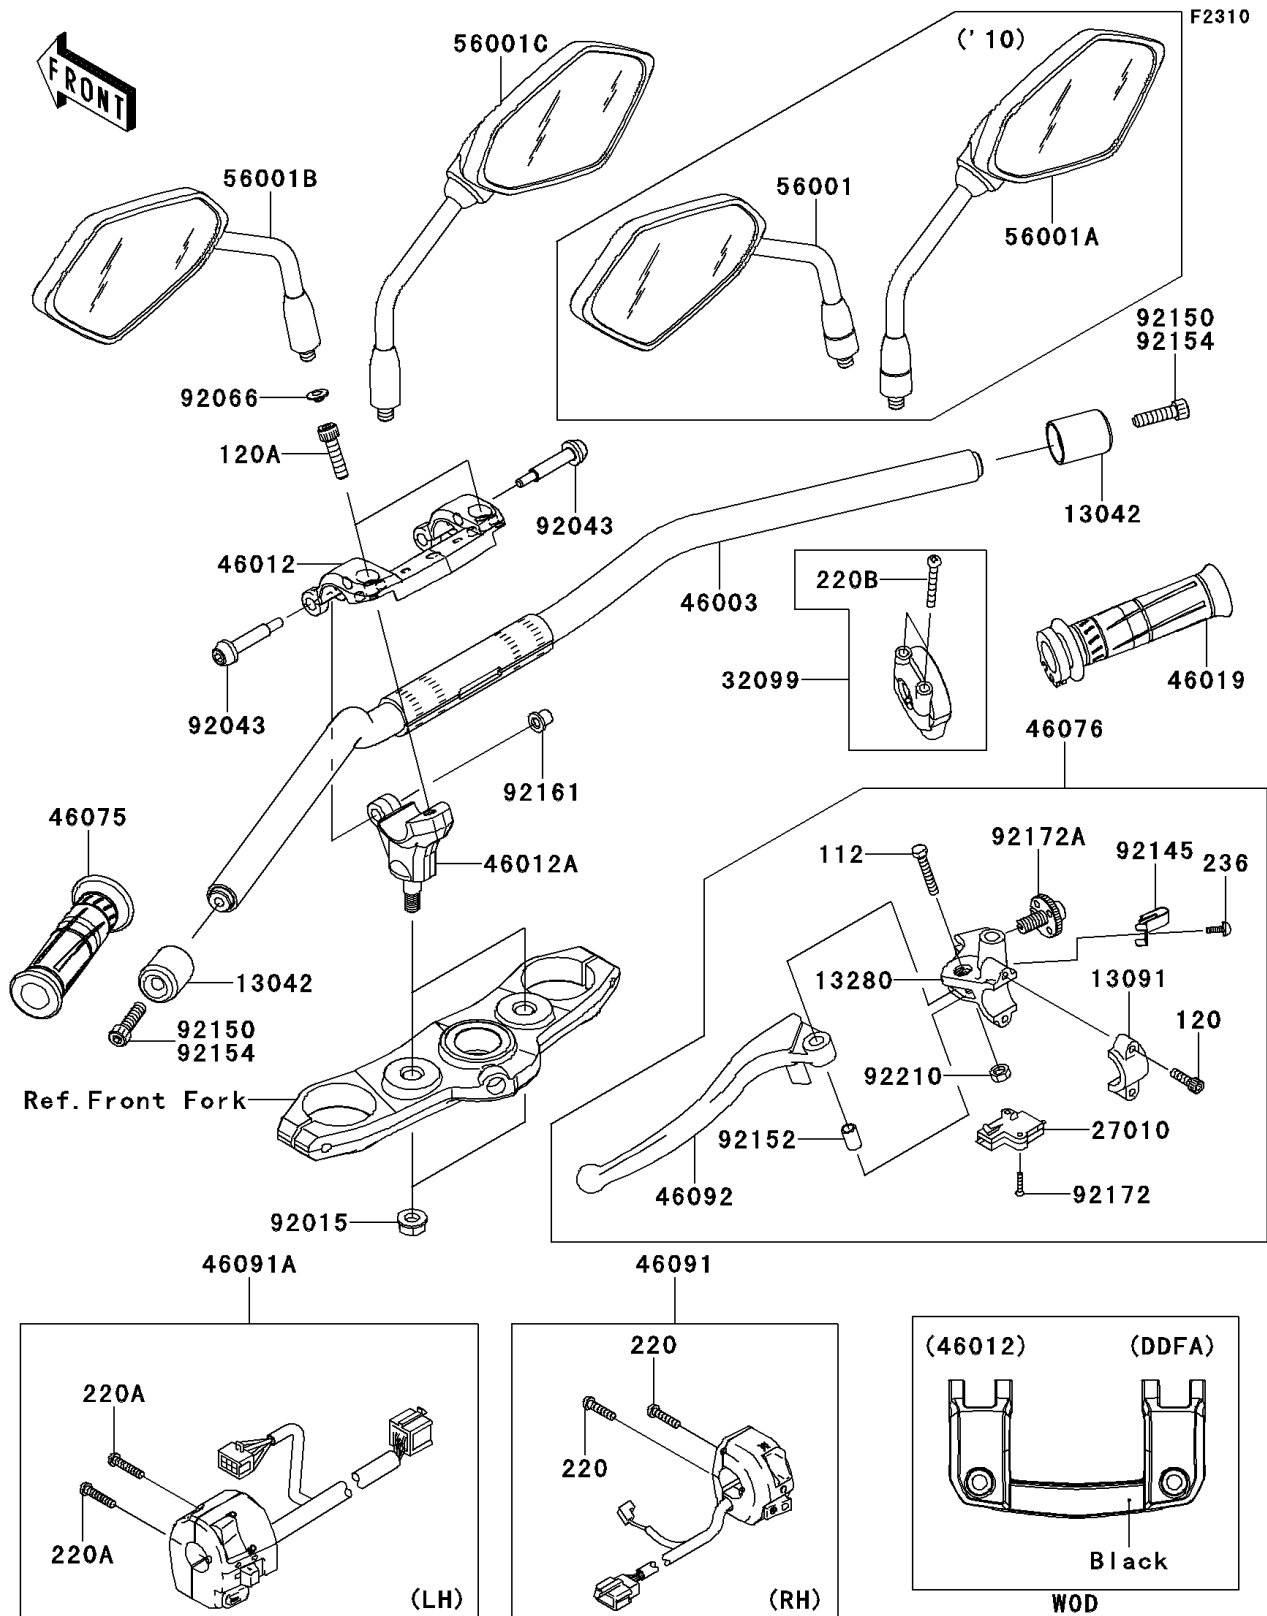

2011 Z1000

PARTS DIAGRAM

Handlebar

2011 Z1000

PARTS LIST

Handlebar

Kawasaki

Let the Good Times Roll®

ITEM NAME

PART NUMBER

QUANTITY
