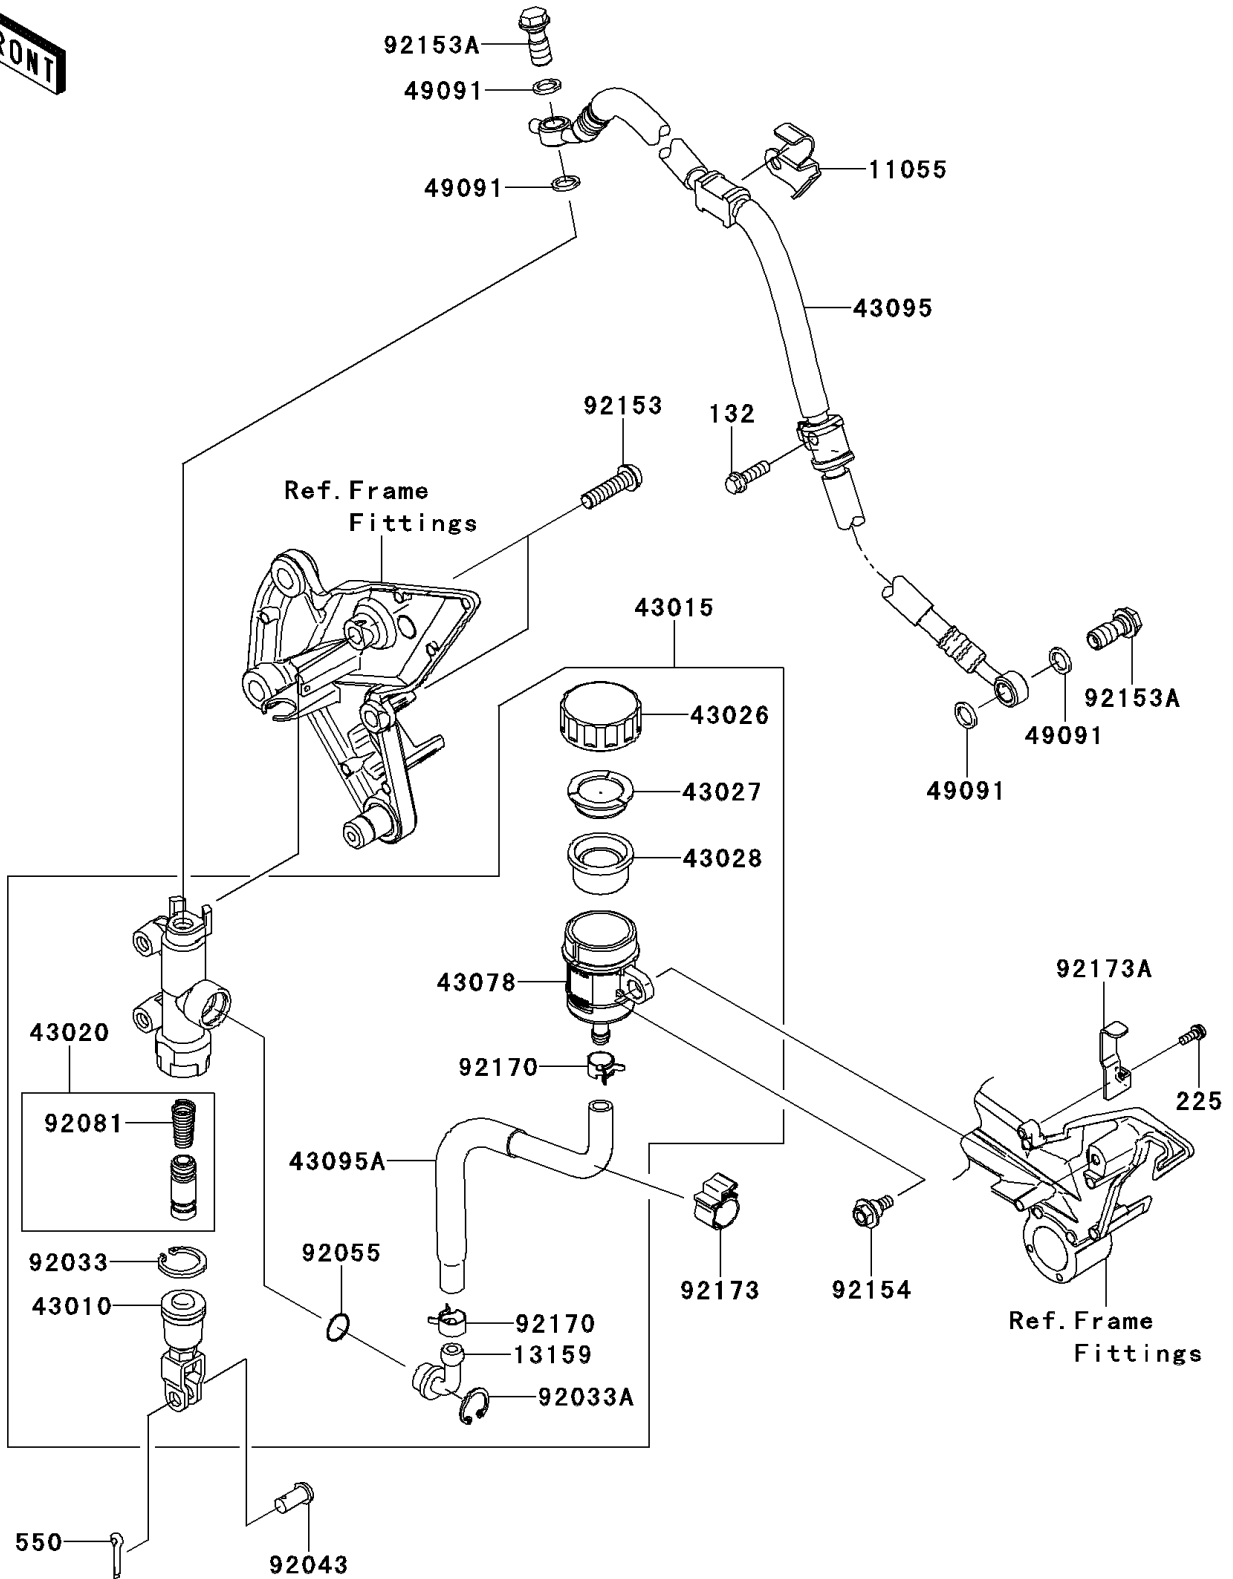

2011 Z1000

PARTS DIAGRAM

Rear Master Cylinder

F2293

2011 Z1000

PARTS LIST

Rear Master Cylinder

Kawasaki

Let the Good Times Roll®

ITEM NAME

PART NUMBER

QUANTITY
