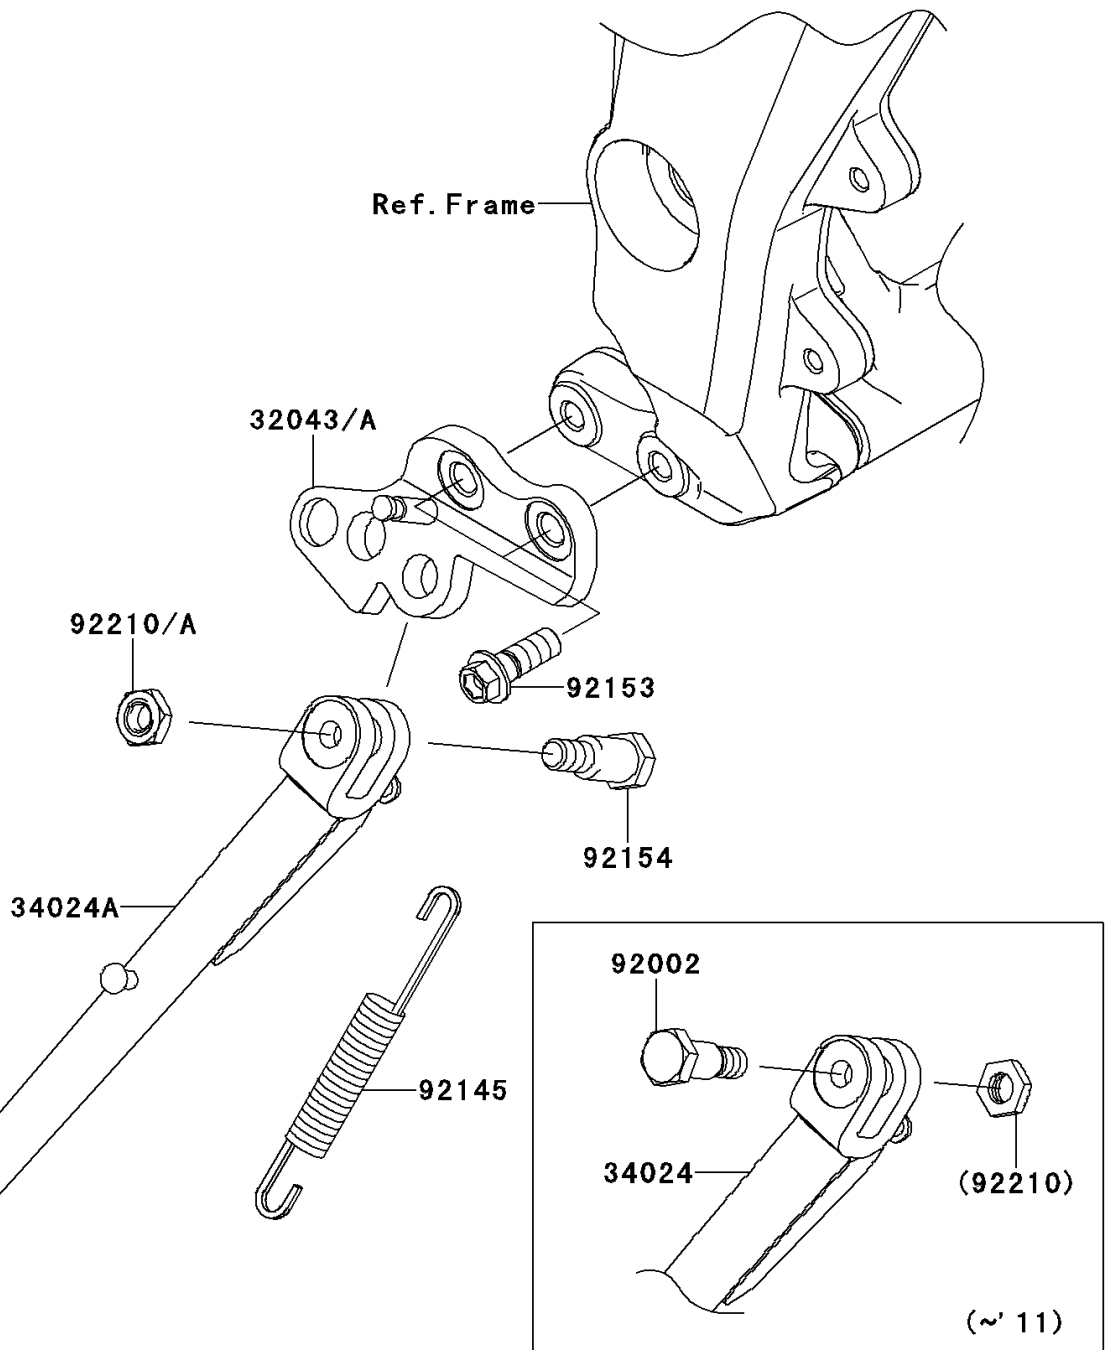

2011 Z1000

PARTS DIAGRAM

Stand(s)

F2190

2011 Z1000

PARTS LIST

Stand(s)

Kawasaki

Let the Good Times Roll®

ITEM NAME

PART NUMBER

QUANTITY
