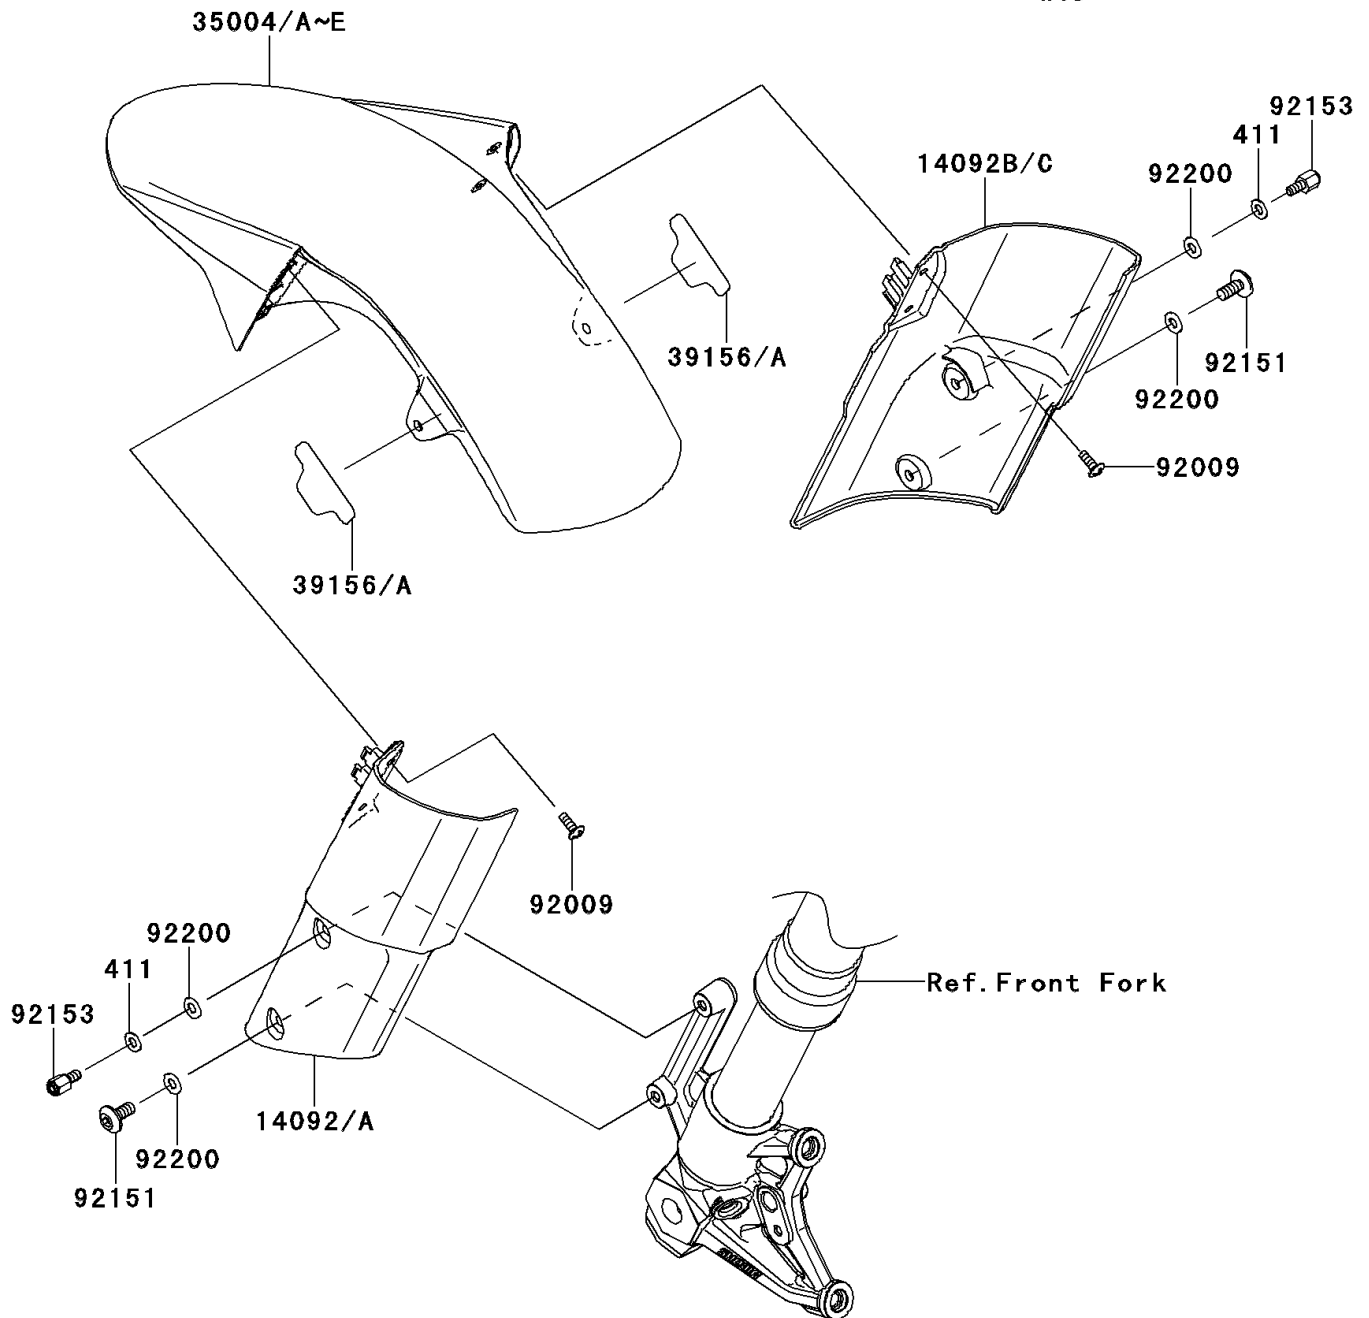

2011 Z1000

PARTS DIAGRAM

Front Fender(s)

F2171

2011 Z1000

PARTS LIST

Front Fender(s)

Kawasaki

Let the Good Times Roll®

ITEM NAME

PART NUMBER

QUANTITY
