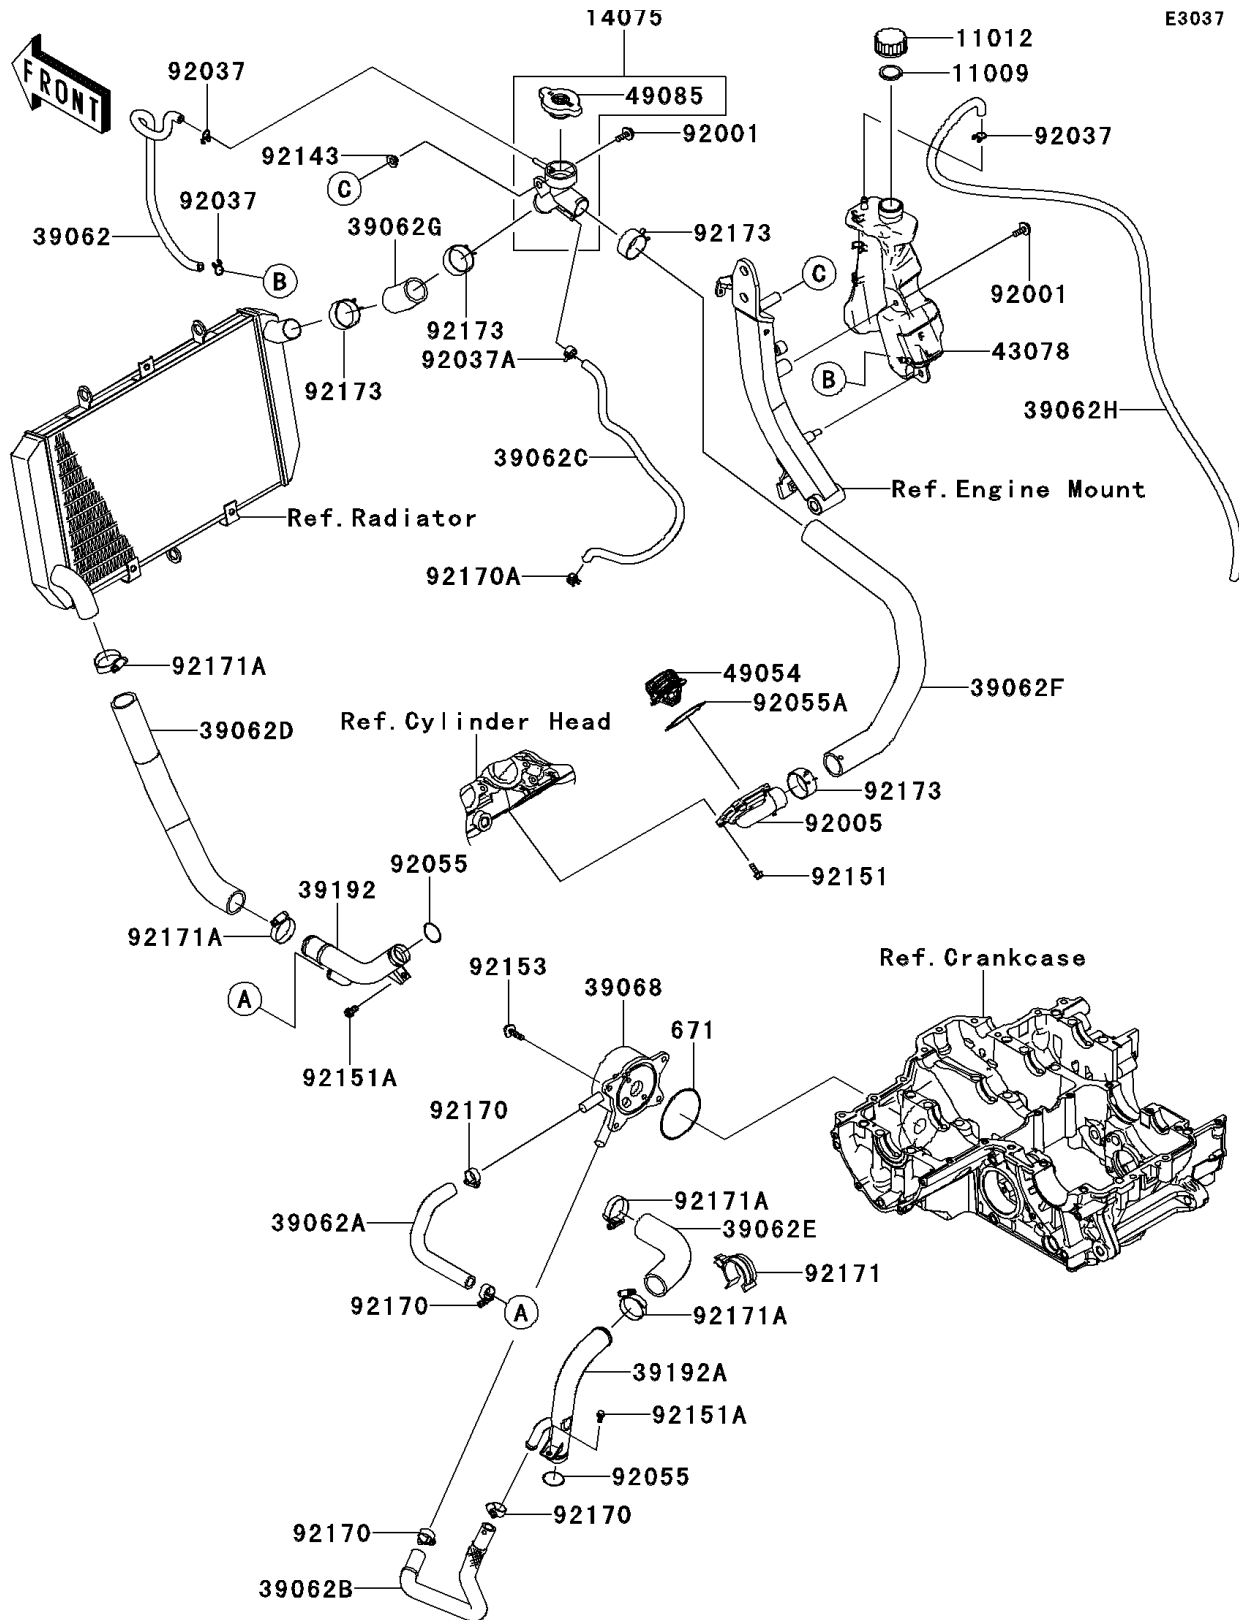

2011 Z1000

PARTS DIAGRAM

Water Pipe

2011 Z1000

PARTS LIST

Water Pipe

ITEM NAME

PART NUMBER

QUANTITY
