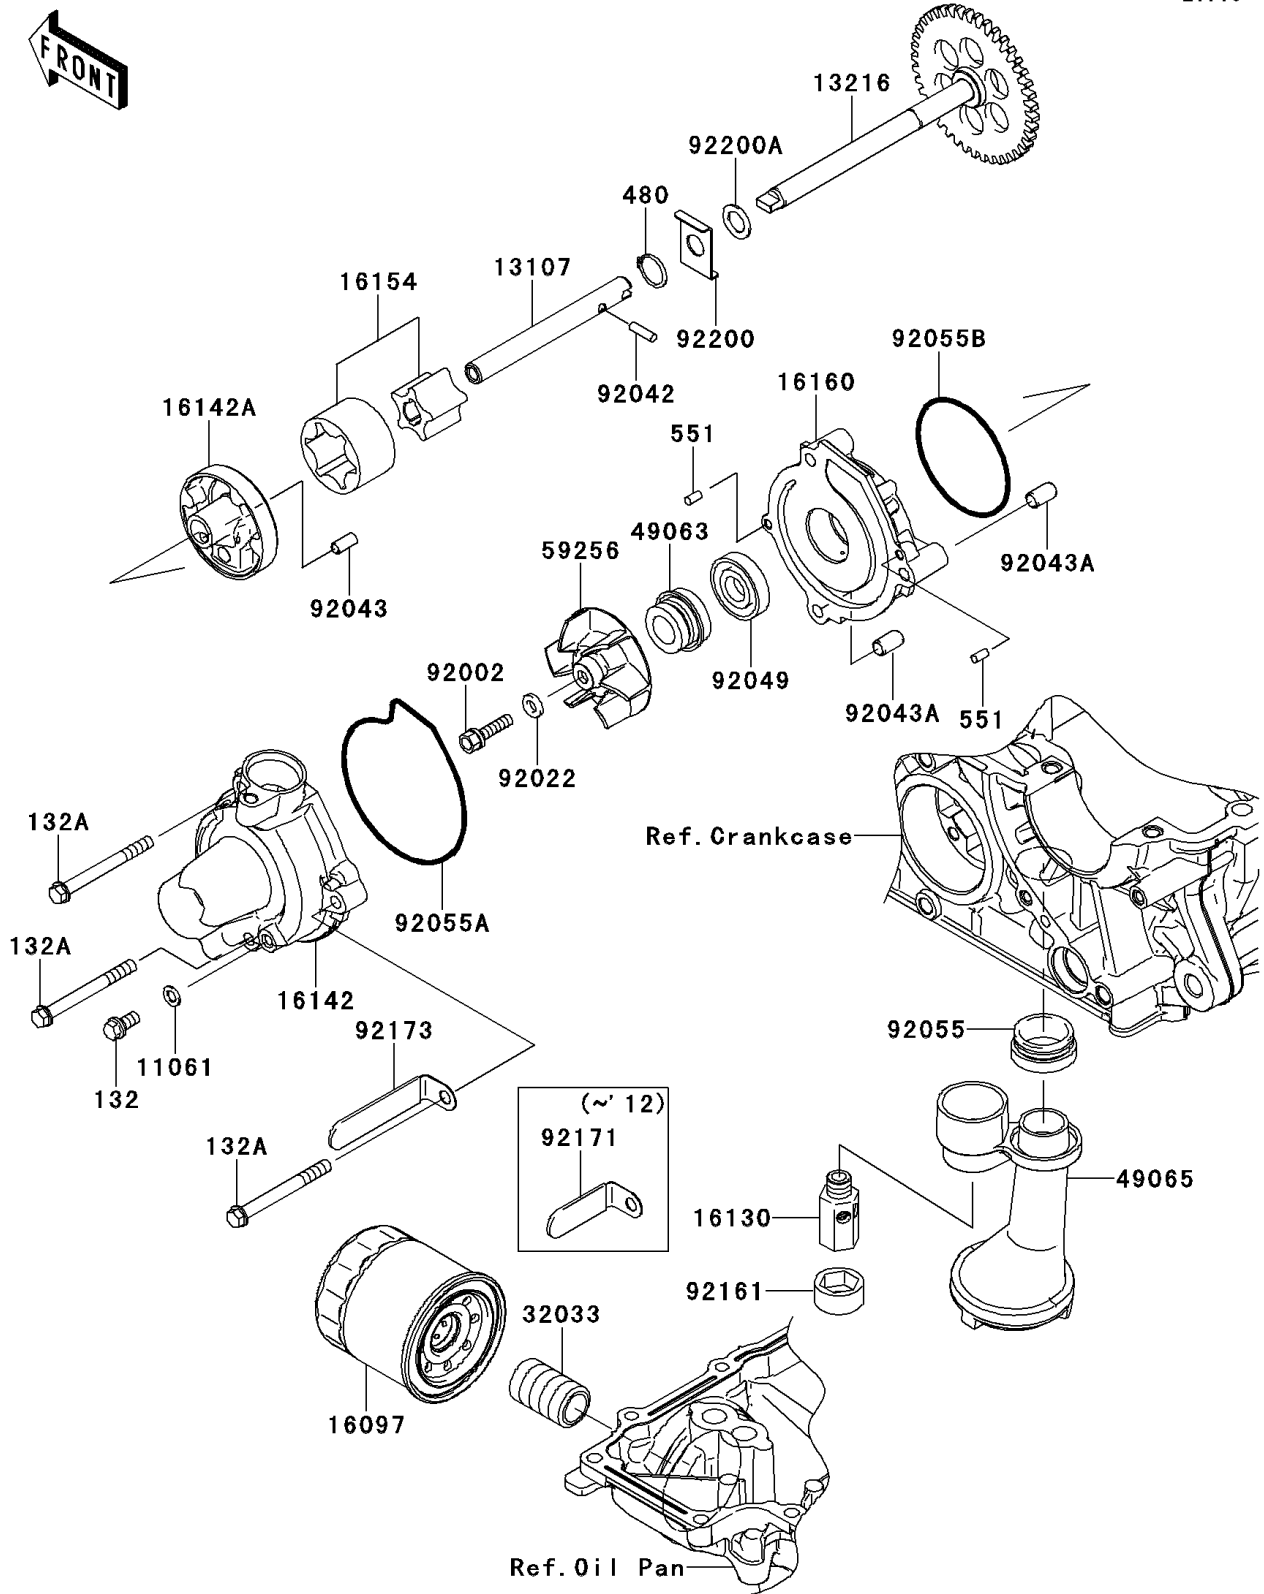

2011 Z1000

PARTS DIAGRAM

Oil Pump/Oil Filter

E1710

2011 Z1000

PARTS LIST

Oil Pump/Oil Filter

Kawasaki

Let the Good Times Roll®

ITEM NAME

PART NUMBER

QUANTITY
