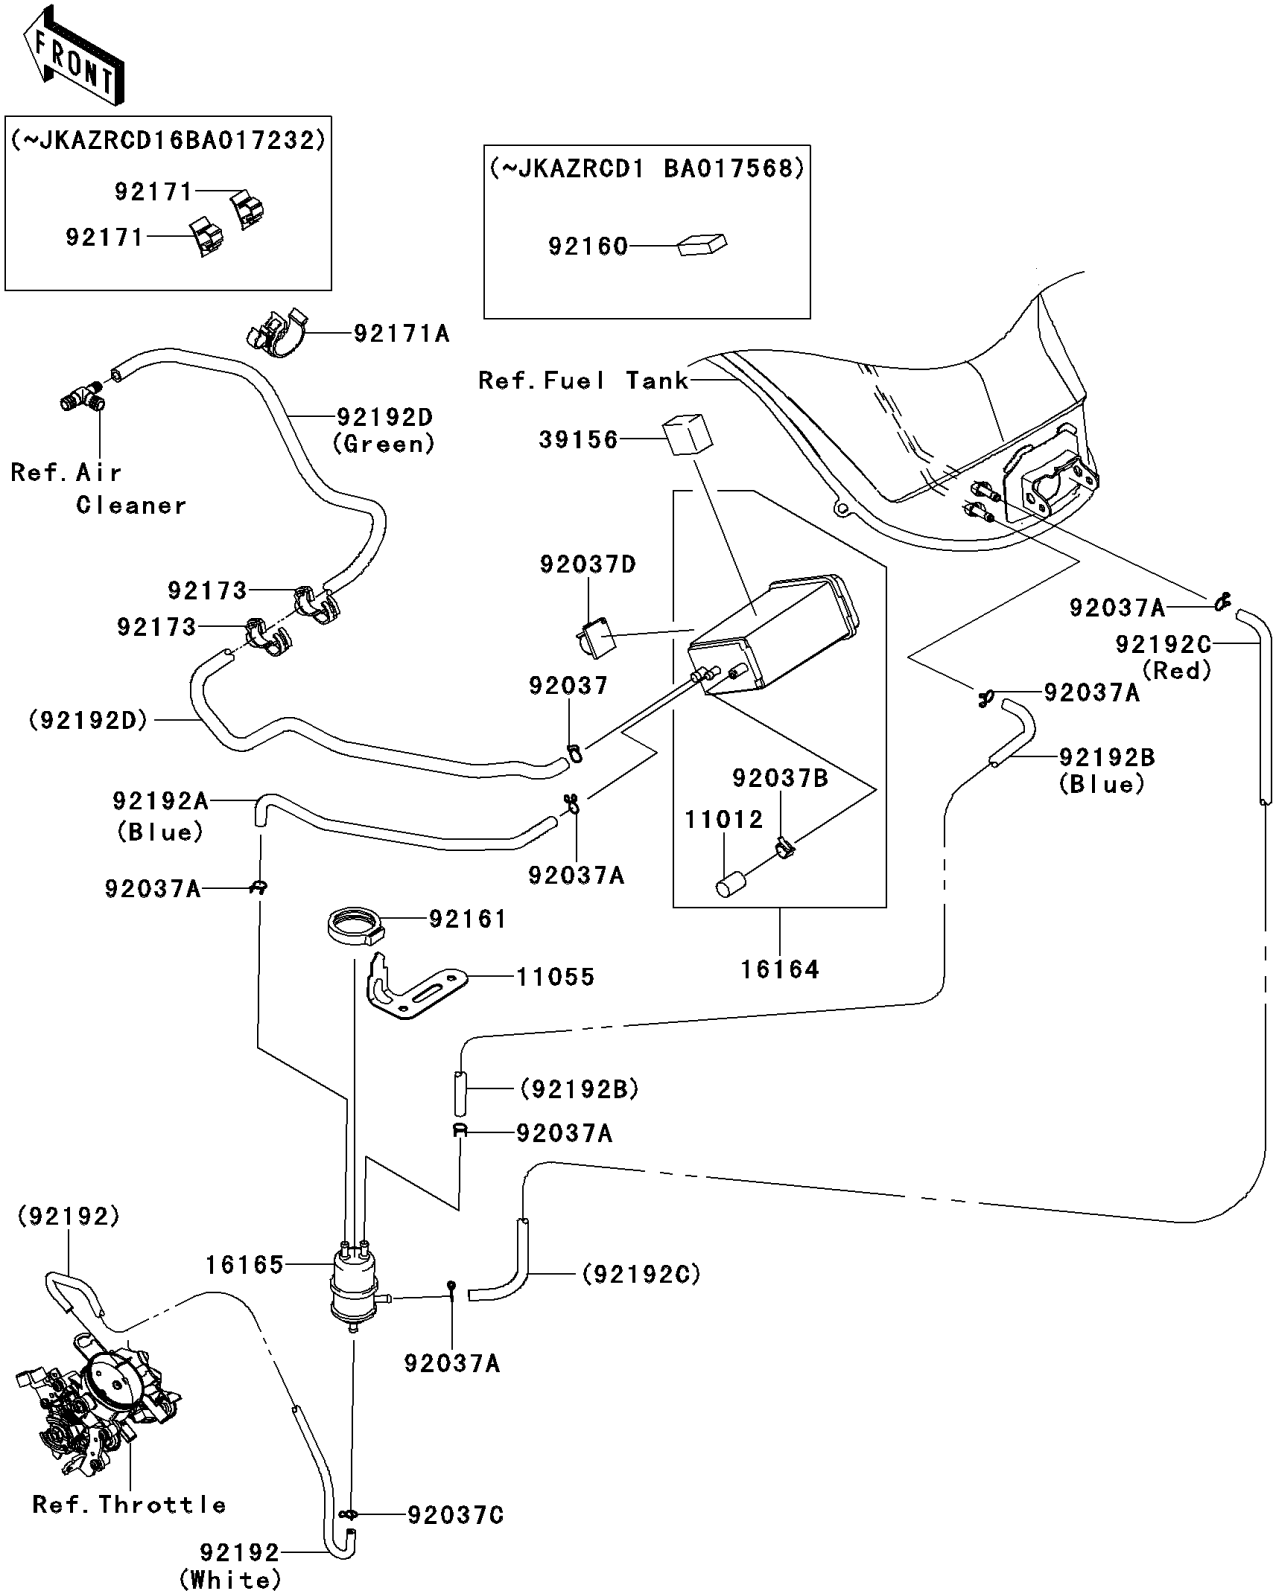

2011 Z1000

PARTS DIAGRAM

Fuel Evaporative System(CA)

E1650

2011 Z1000

PARTS LIST

Fuel Evaporative System(CA)

ITEM NAME

PART NUMBER

QUANTITY
