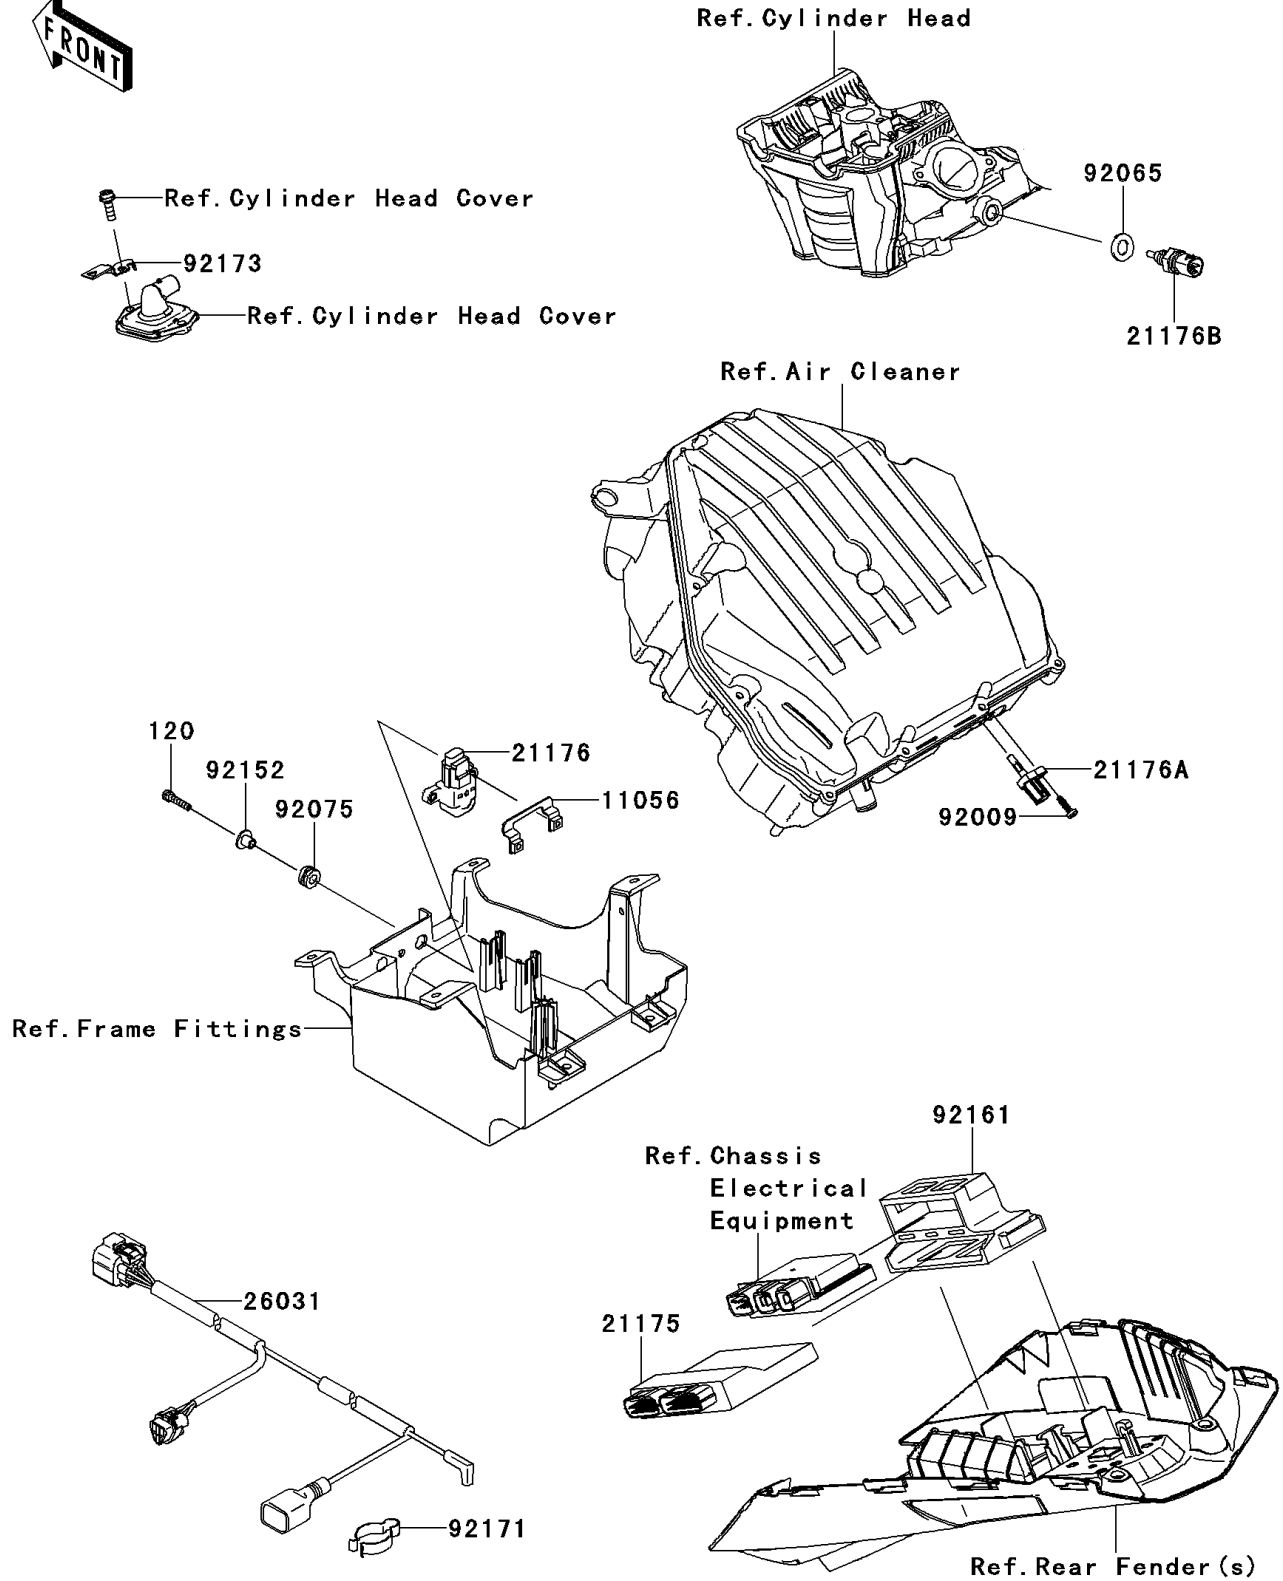

## PARTS DIAGRAM

### Fuel Injection

E1530

## PARTS LIST

### Fuel Injection

ITEM NAME	PART NUMBER	QUANTITY
BRACKET (Ref # 11056)	11056-0124	1
CONTROL UNIT-ELECTRONIC (Ref # 21175)	21175-0274	1
SENSOR,VEHICLE-DOWN (Ref # 21176)	21176-0026	1
SENSOR,AIR TEMPERATURE (Ref # 21176A)	21176-0048	1
SENSOR,WATER TEMP (Ref # 21176B)	21176-1120	1
HARNESS (Ref # 26031)	26031-0821	1
SCREW,TAPPING,5X16 (Ref # 92009)	92009-1984	1
GASKET,12X22X2 (Ref # 92065)	92065-097	1
DAMPER (Ref # 92075)	92075-1912	2
COLLAR (Ref # 92152)	92152-0134	2
DAMPER (Ref # 92161)	92161-0356	1
CLAMP,CABLE (Ref # 92171)	92171-1283	1
CLAMP (Ref # 92173)	92173-0126	1
BOLT-SOCKET,5X25 (Ref # 120)	120CA0525	2