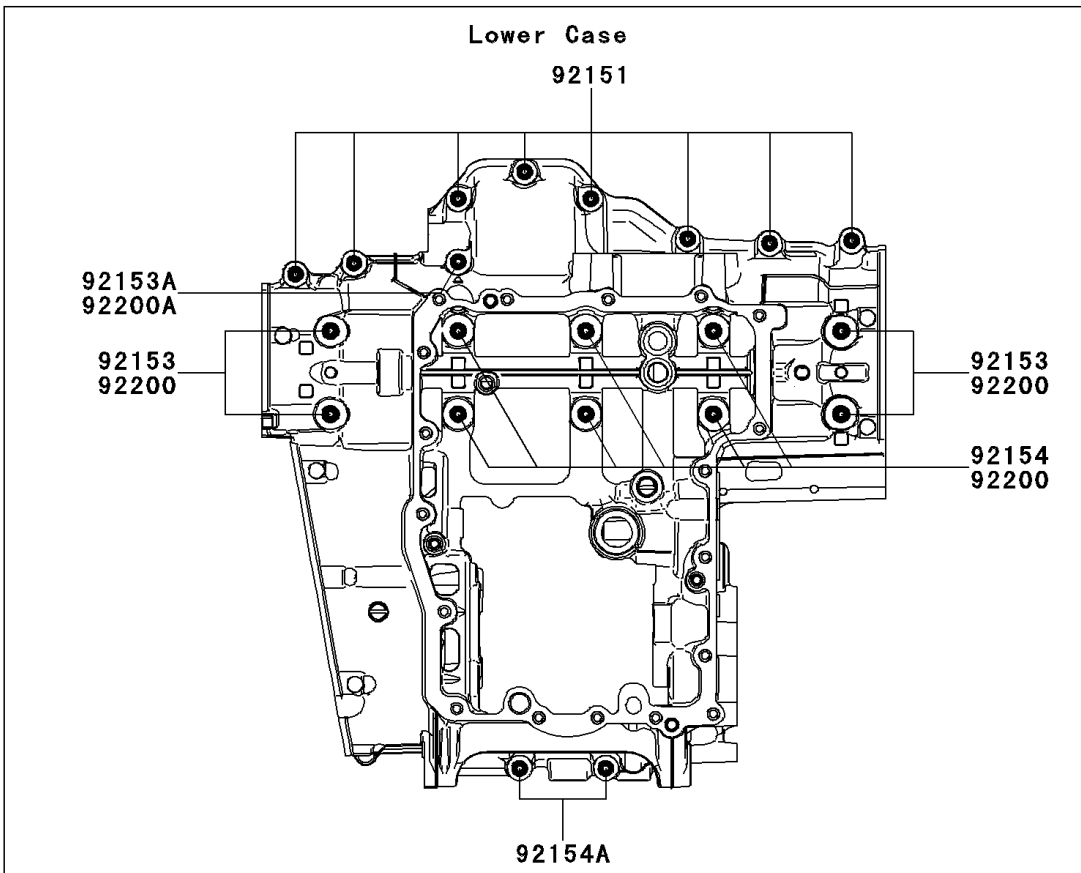

2011 Z1000

PARTS DIAGRAM

Crankcase Bolt Pattern

E1412

2011 Z1000

PARTS LIST

Crankcase Bolt Pattern

ITEM NAME

PART NUMBER

QUANTITY
