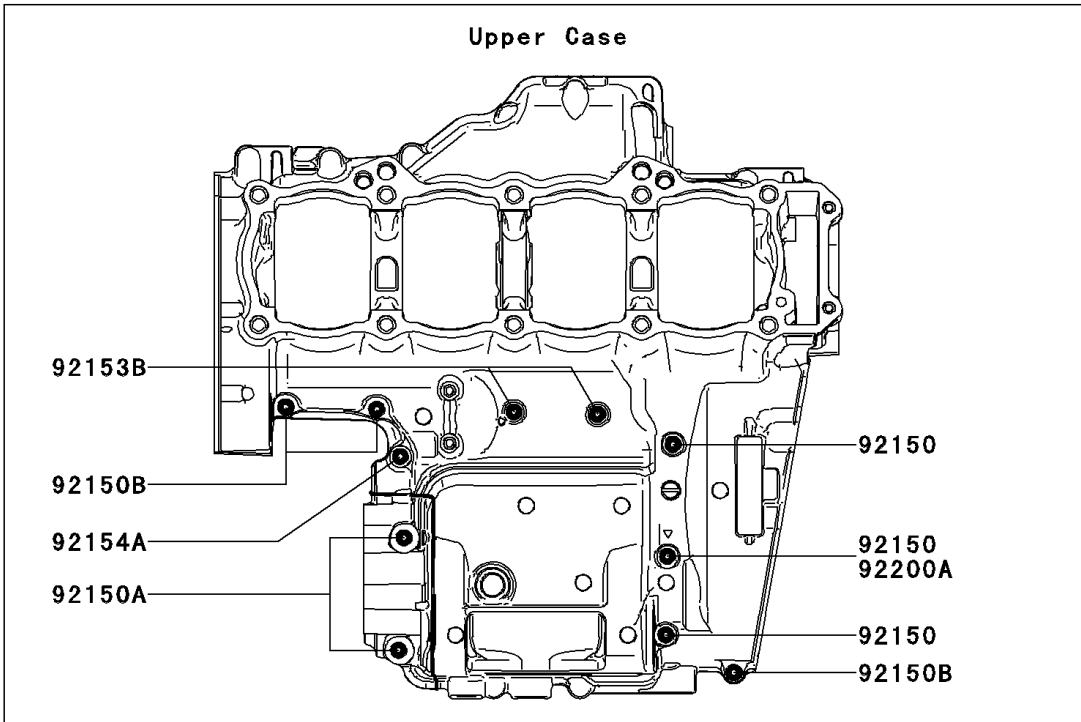

2011 Z1000

PARTS DIAGRAM

Crankcase Bolt Pattern

E1412

2011 Z1000

PARTS LIST

Crankcase Bolt Pattern

ITEM NAME

PART NUMBER

QUANTITY
