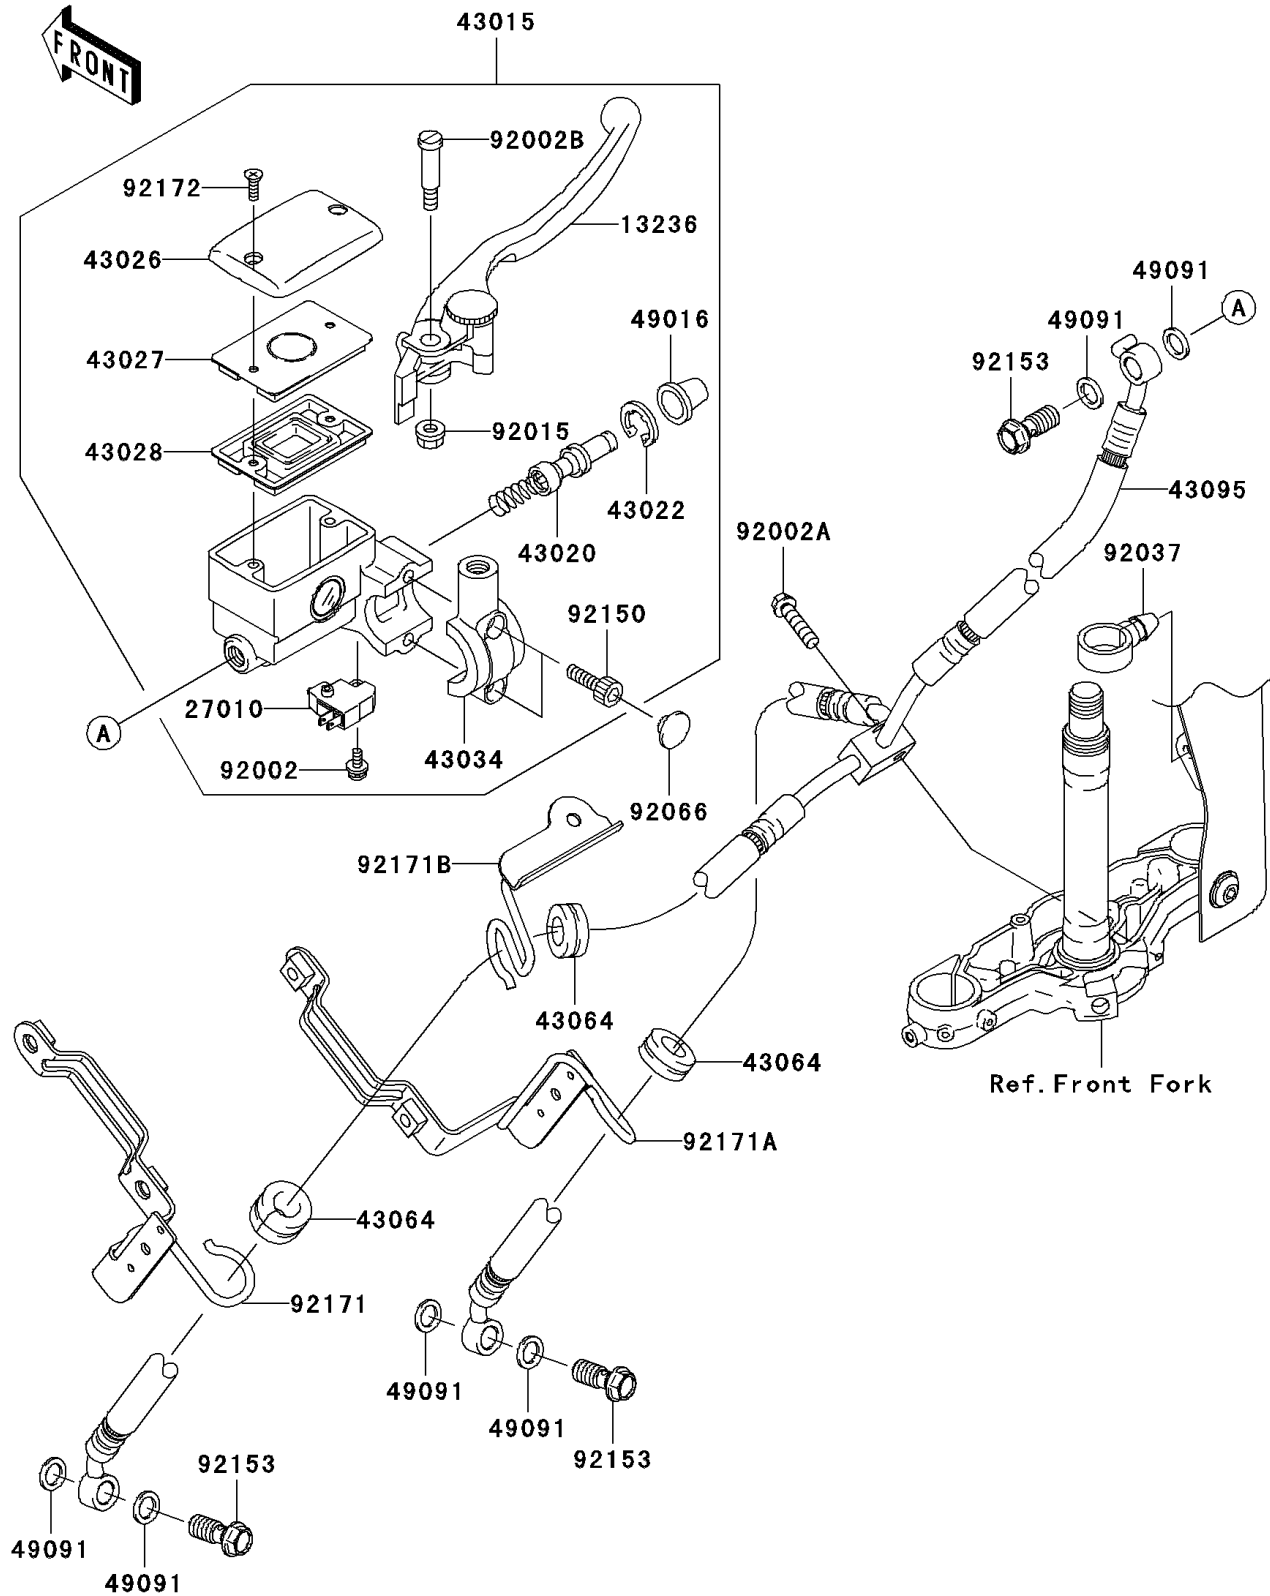

2008 Vulcan® 1600 Classic

PARTS DIAGRAM Front Master Cylinder

F2291

2008 Vulcan® 1600 Classic

PARTS LIST

Front Master Cylinder

ITEM NAME

PART NUMBER

QUANTITY
