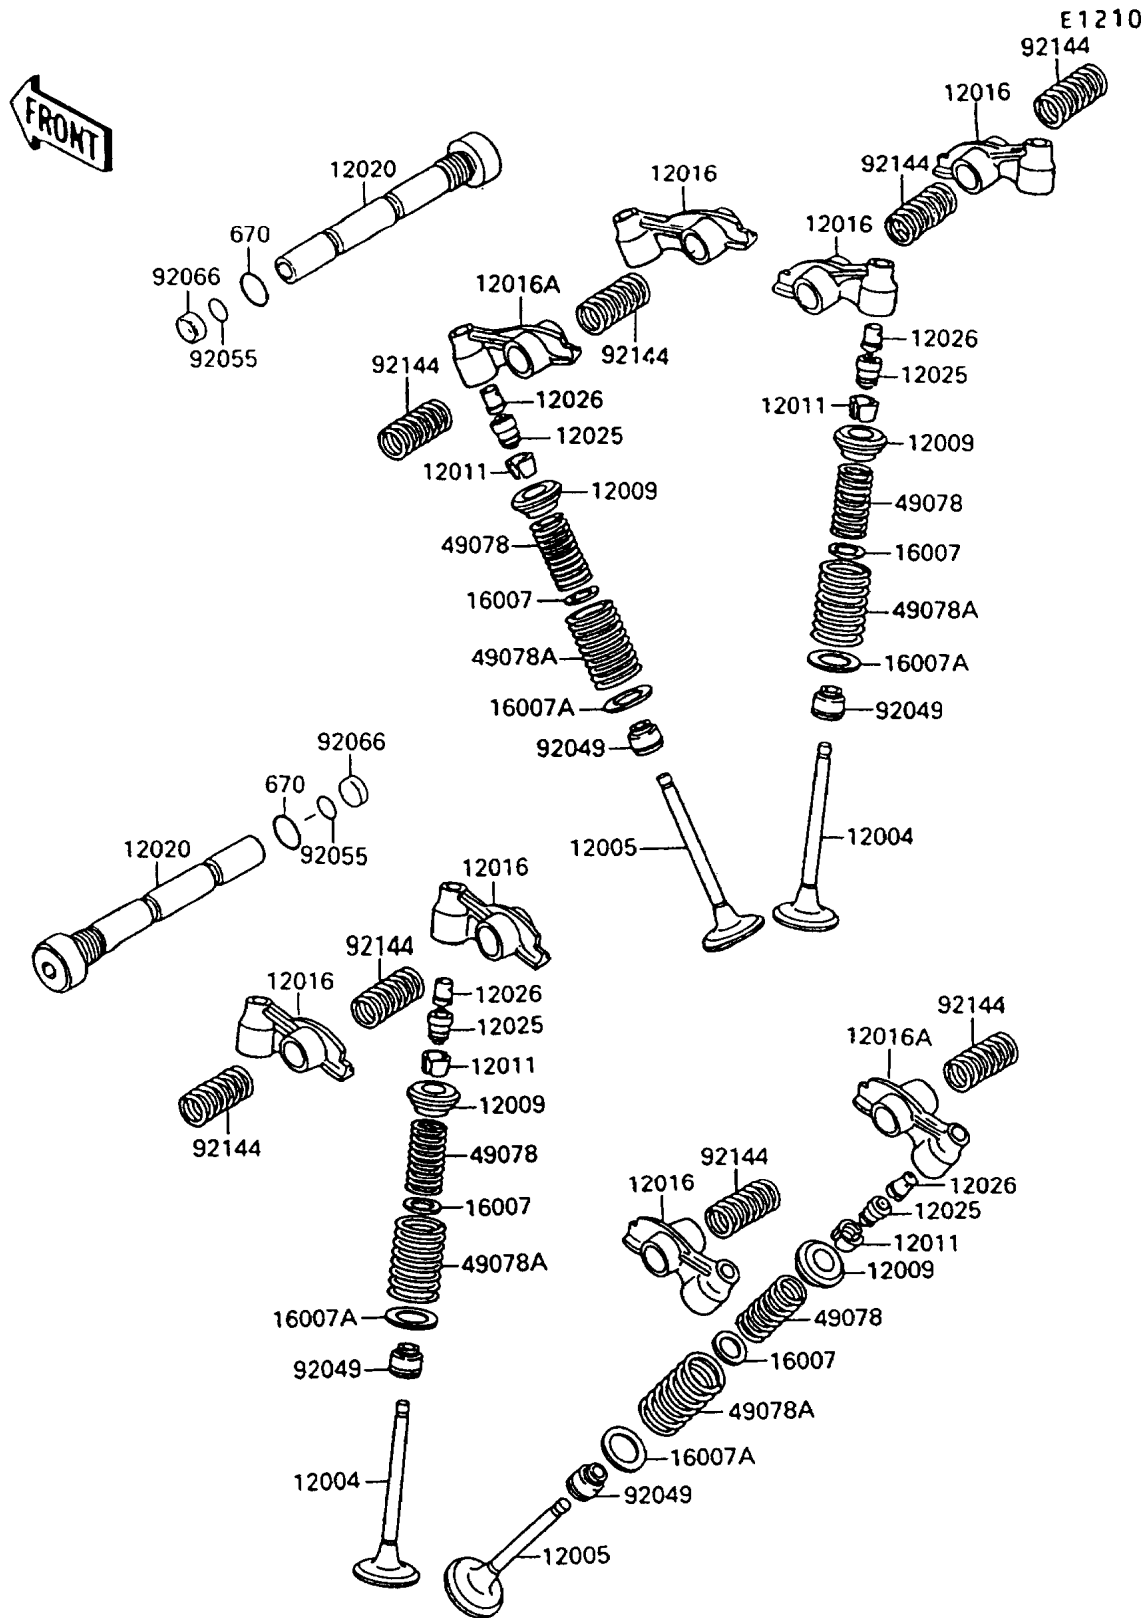

1994 Vulcan 88

PARTS DIAGRAM

Valve(s)

1994 Vulcan 88

PARTS LIST

Valve(s)

ITEM NAME

PART NUMBER

QUANTITY
