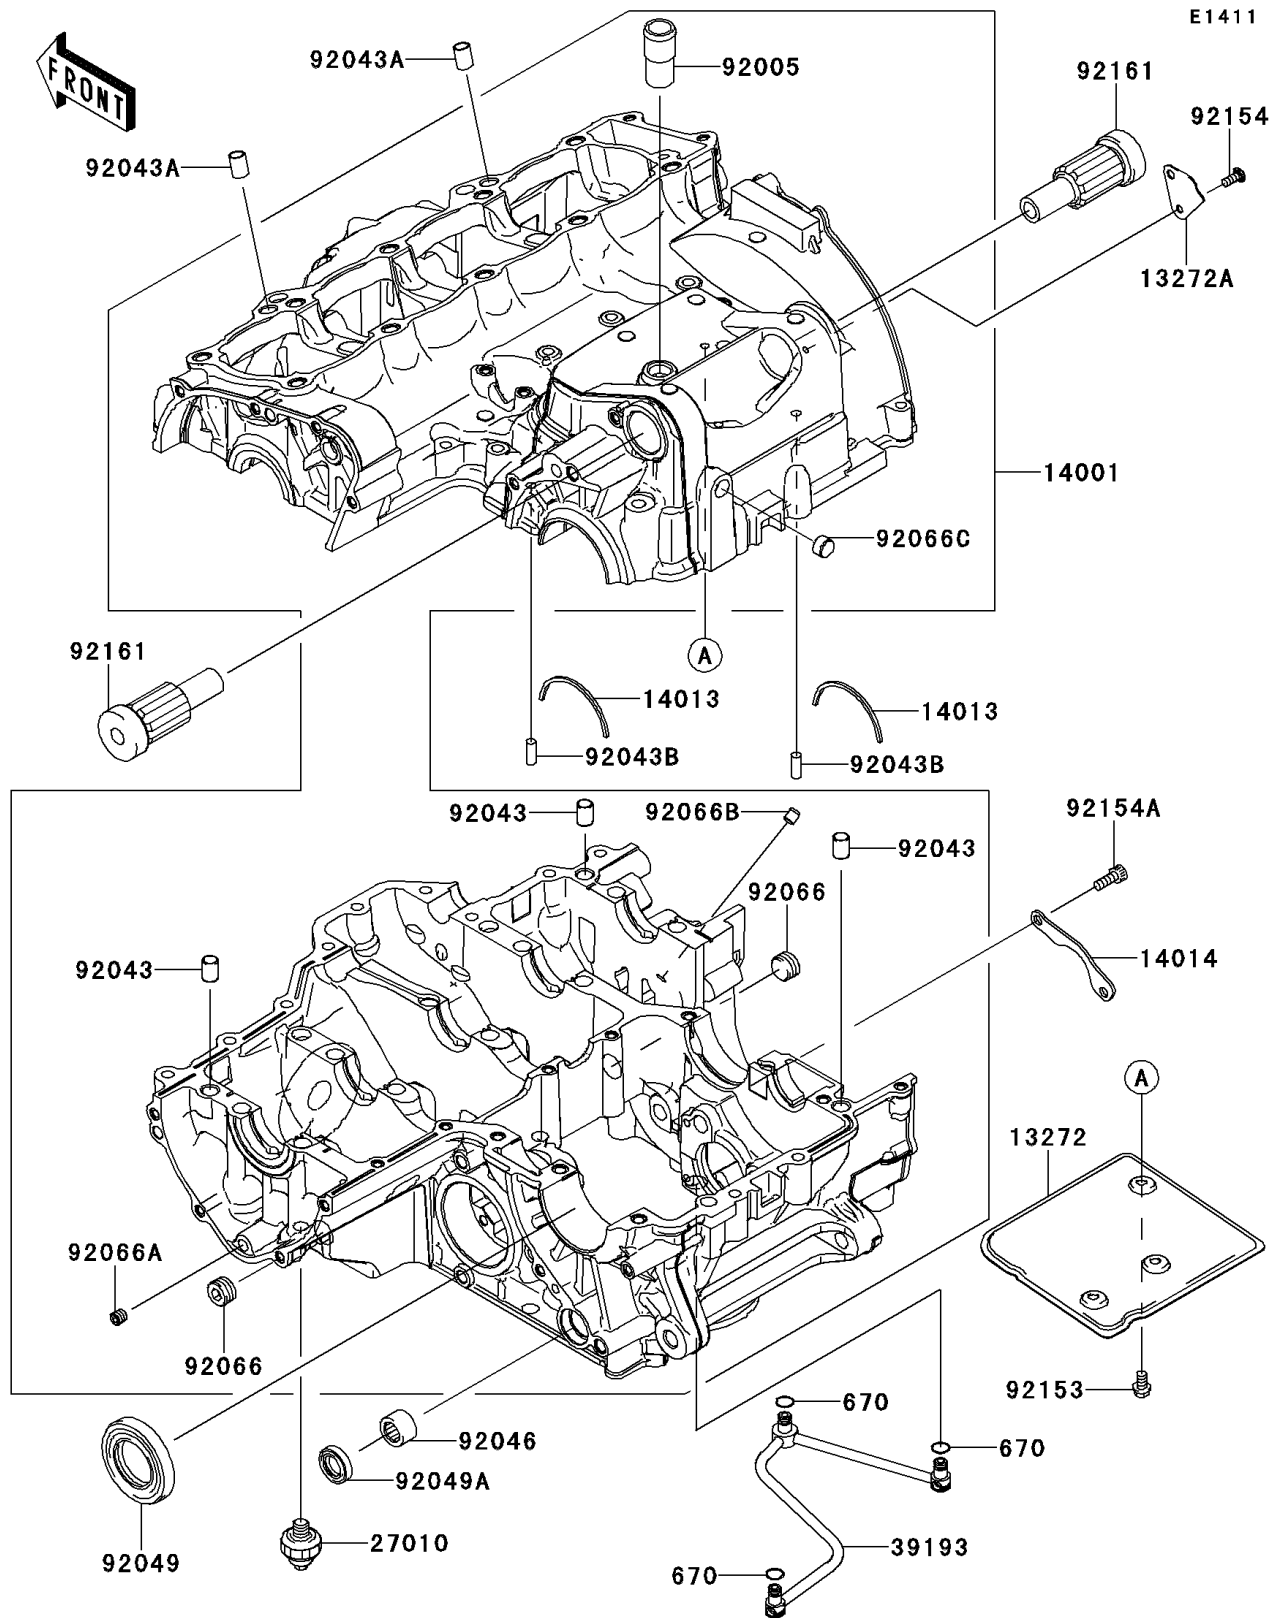

2011 Z1000

PARTS DIAGRAM

Crankcase

2011 Z1000

PARTS LIST

Crankcase

Kawasaki

Let the Good Times Roll®

ITEM NAME

PART NUMBER

QUANTITY
