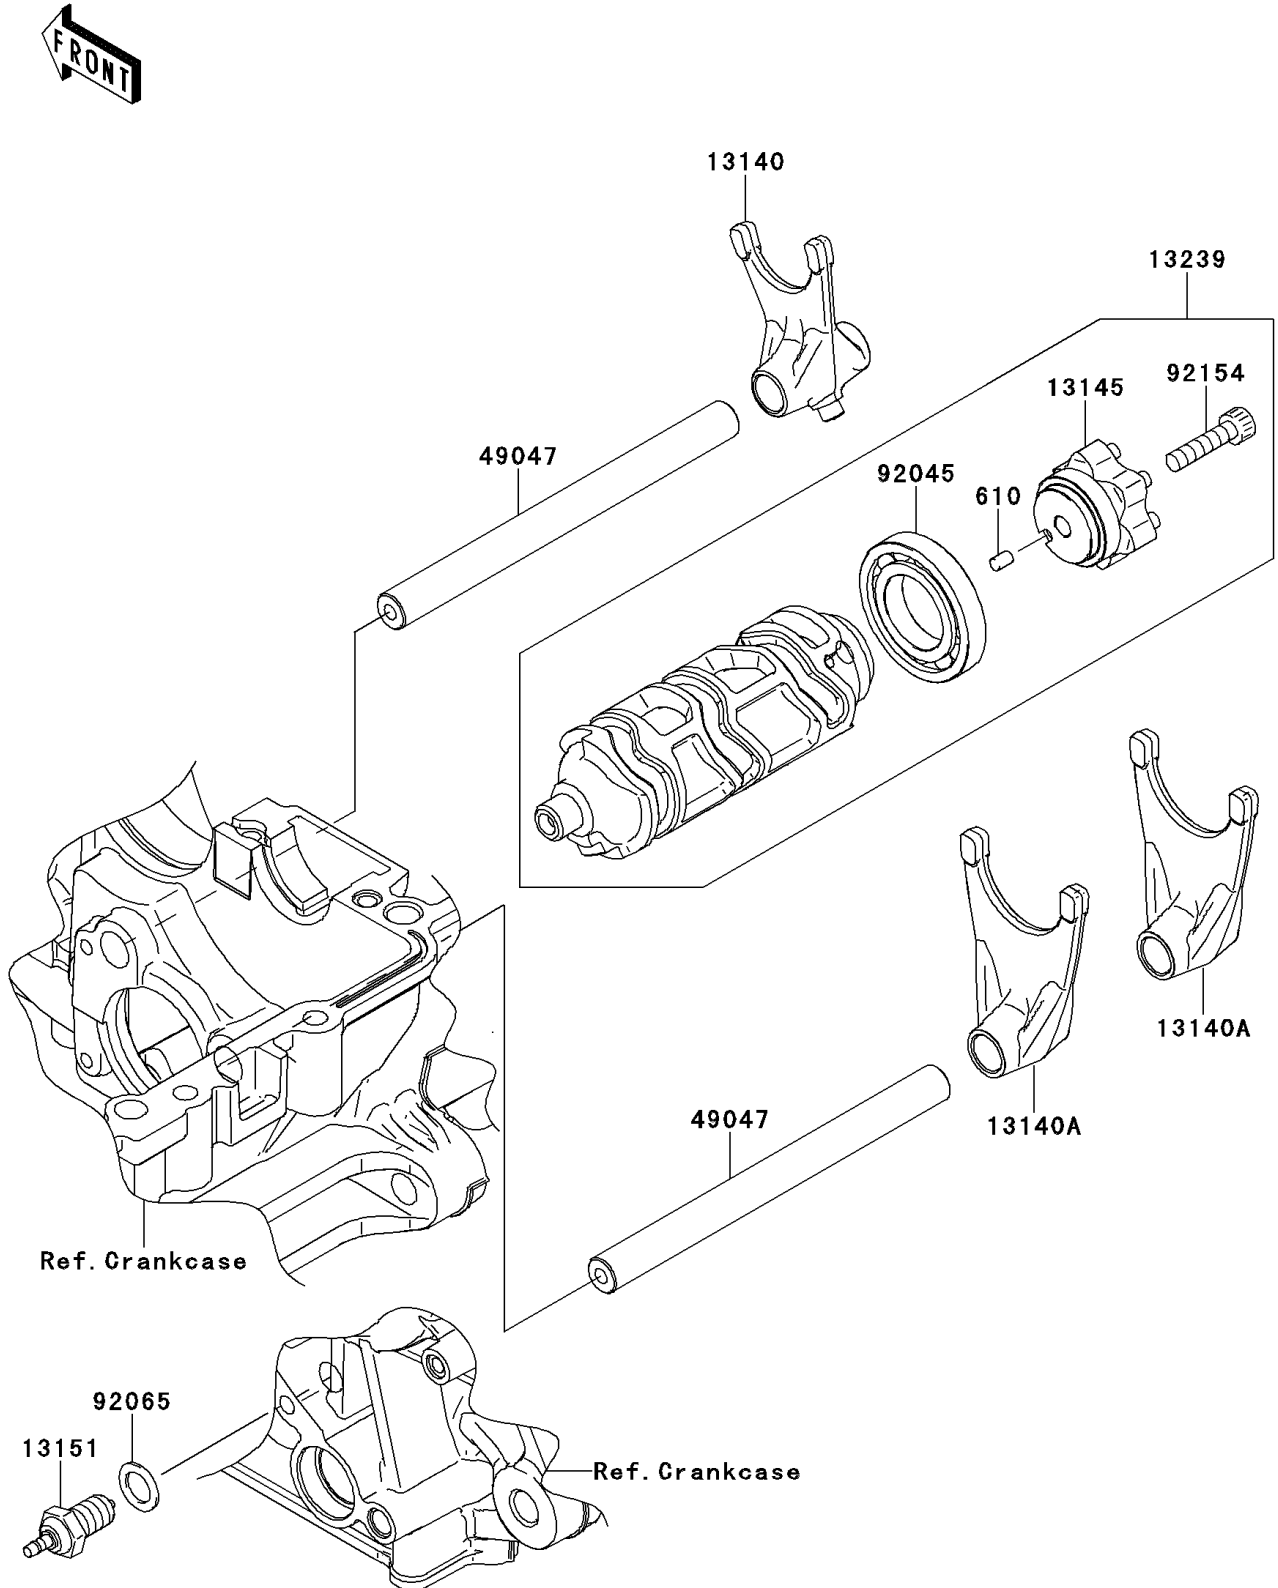

2011 Z1000

PARTS DIAGRAM

Gear Change Drum/Shift Fork(s)

E1362

2011 Z1000

PARTS LIST

Gear Change Drum/Shift Fork(s)

ITEM NAME

PART NUMBER

QUANTITY
