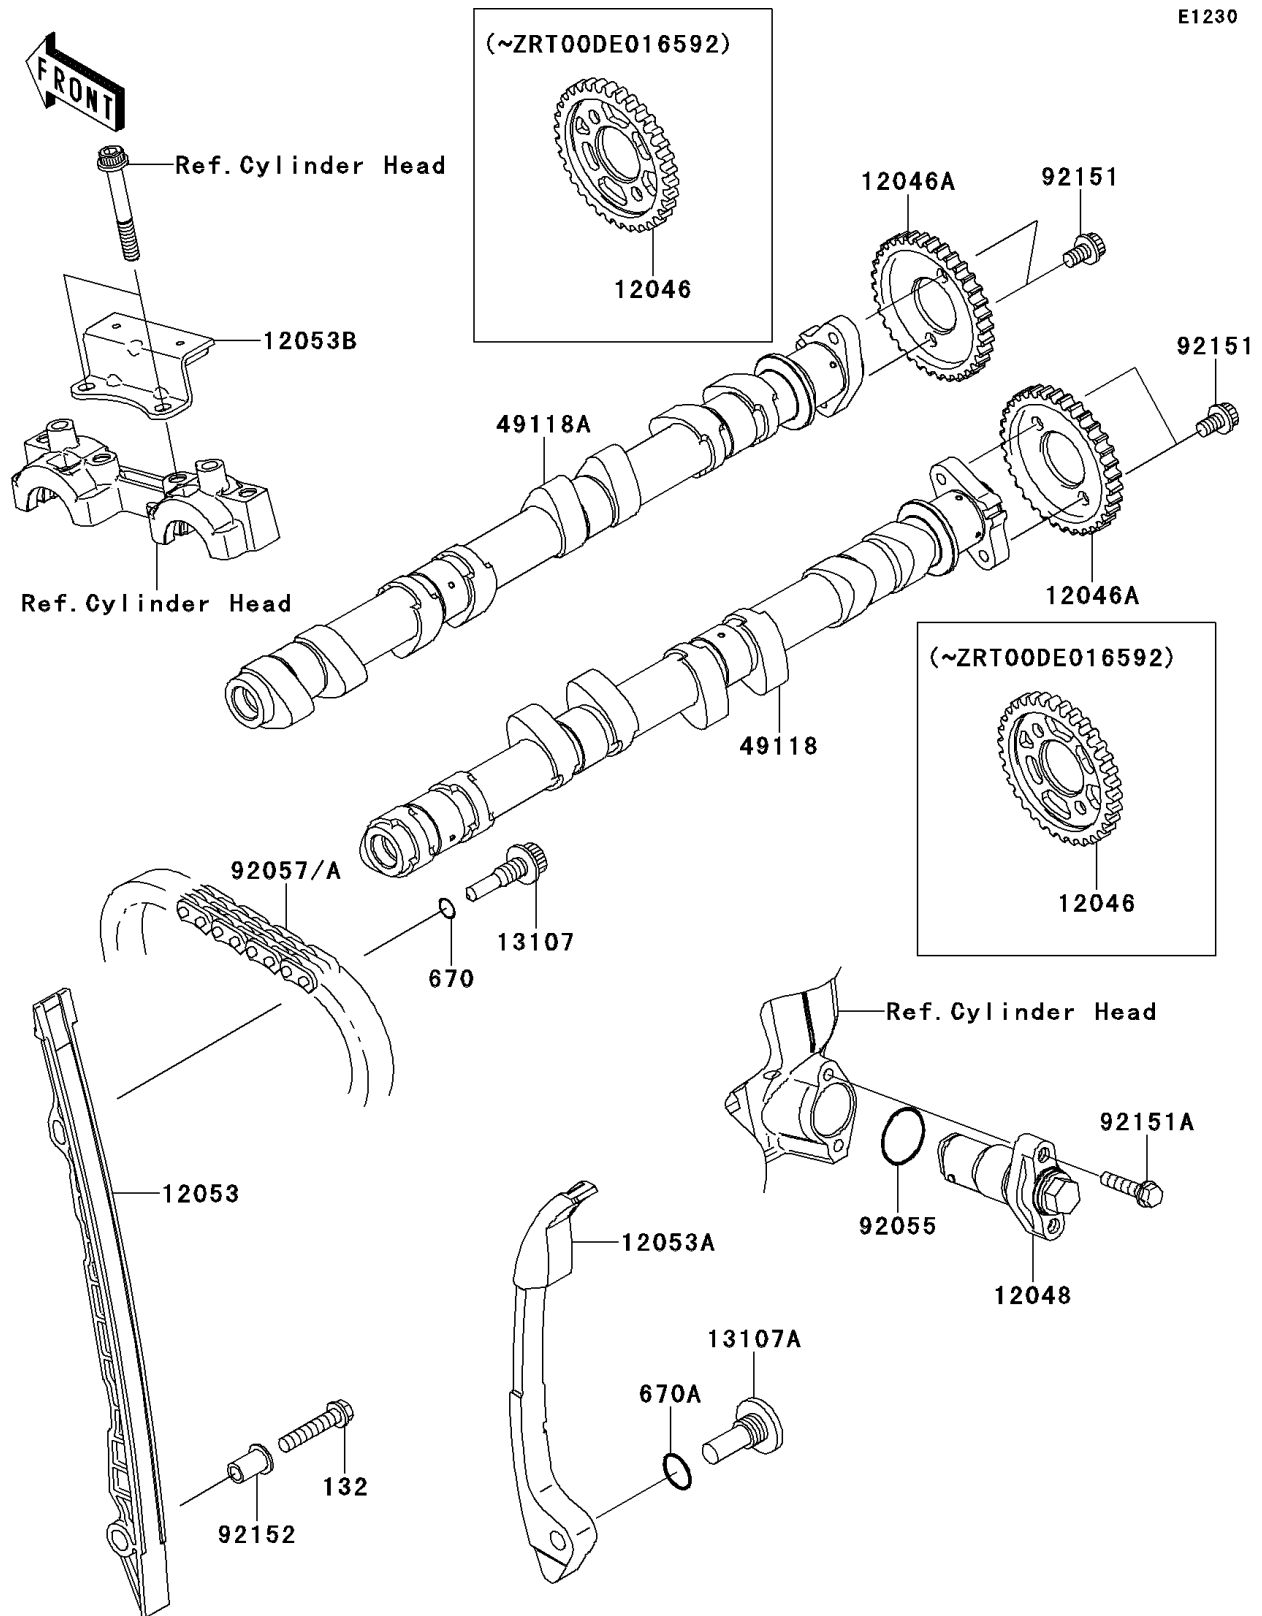

2011 Z1000

PARTS DIAGRAM

Camshaft(s)/Tensioner

2011 Z1000

PARTS LIST

Camshaft(s)/Tensioner

Kawasaki

Let the Good Times Roll®

ITEM NAME

PART NUMBER

QUANTITY
