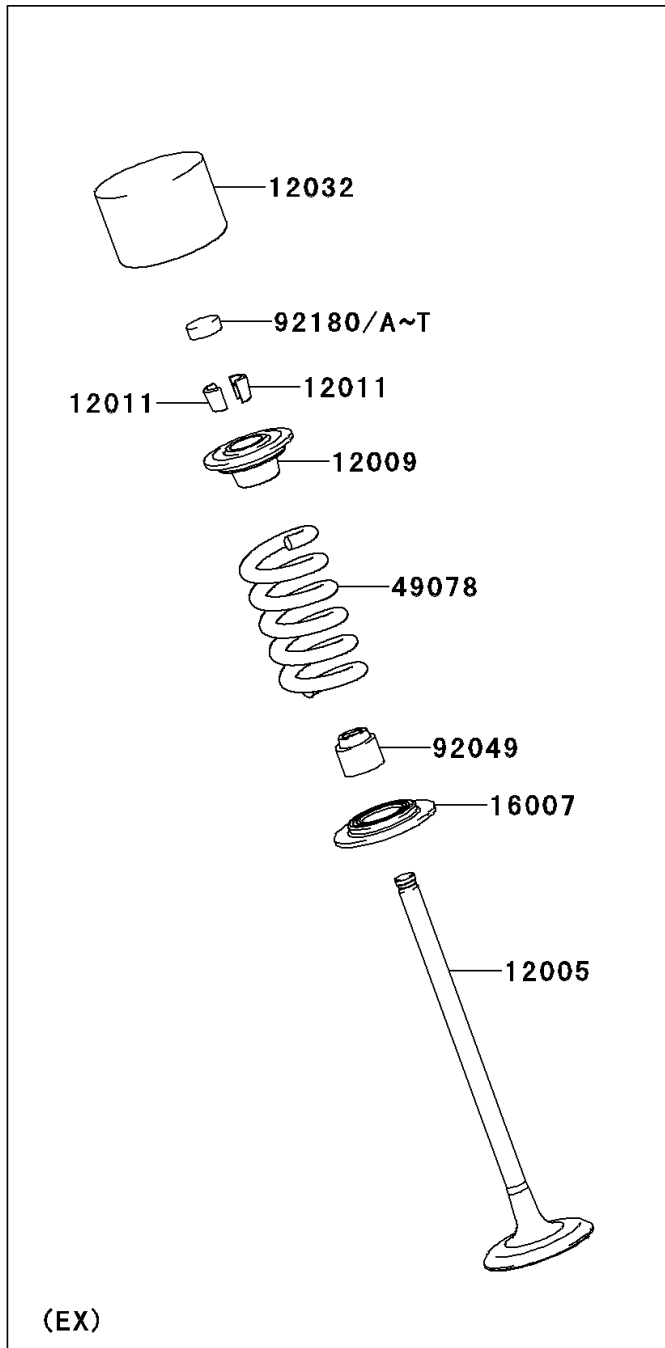

2011 Z1000

PARTS DIAGRAM

Valve(s)

E1210

2011 Z1000

PARTS LIST

Valve(s)

Kawasaki

Let the Good Times Roll®

ITEM NAME

PART NUMBER

QUANTITY
