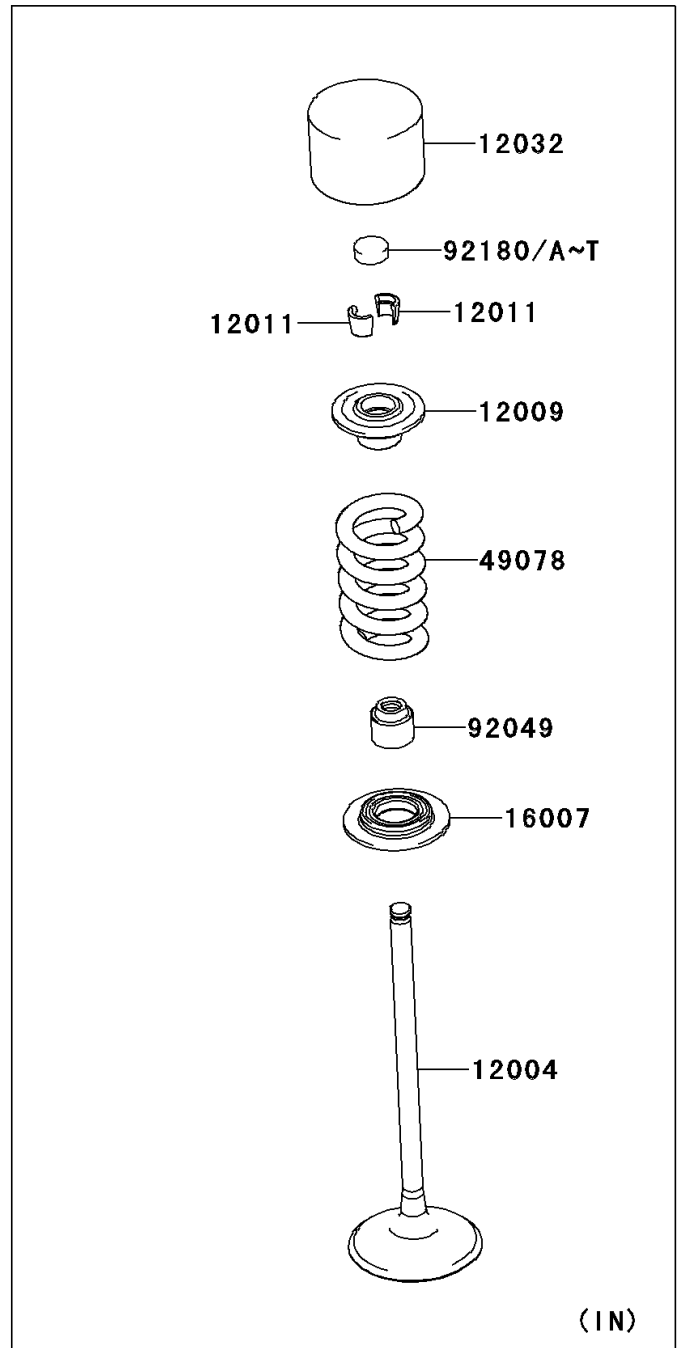

2011 Z1000

PARTS DIAGRAM

Valve(s)

E1210

2011 Z1000

PARTS LIST

Valve(s)

Kawasaki

Let the Good Times Roll®

ITEM NAME

PART NUMBER

QUANTITY
