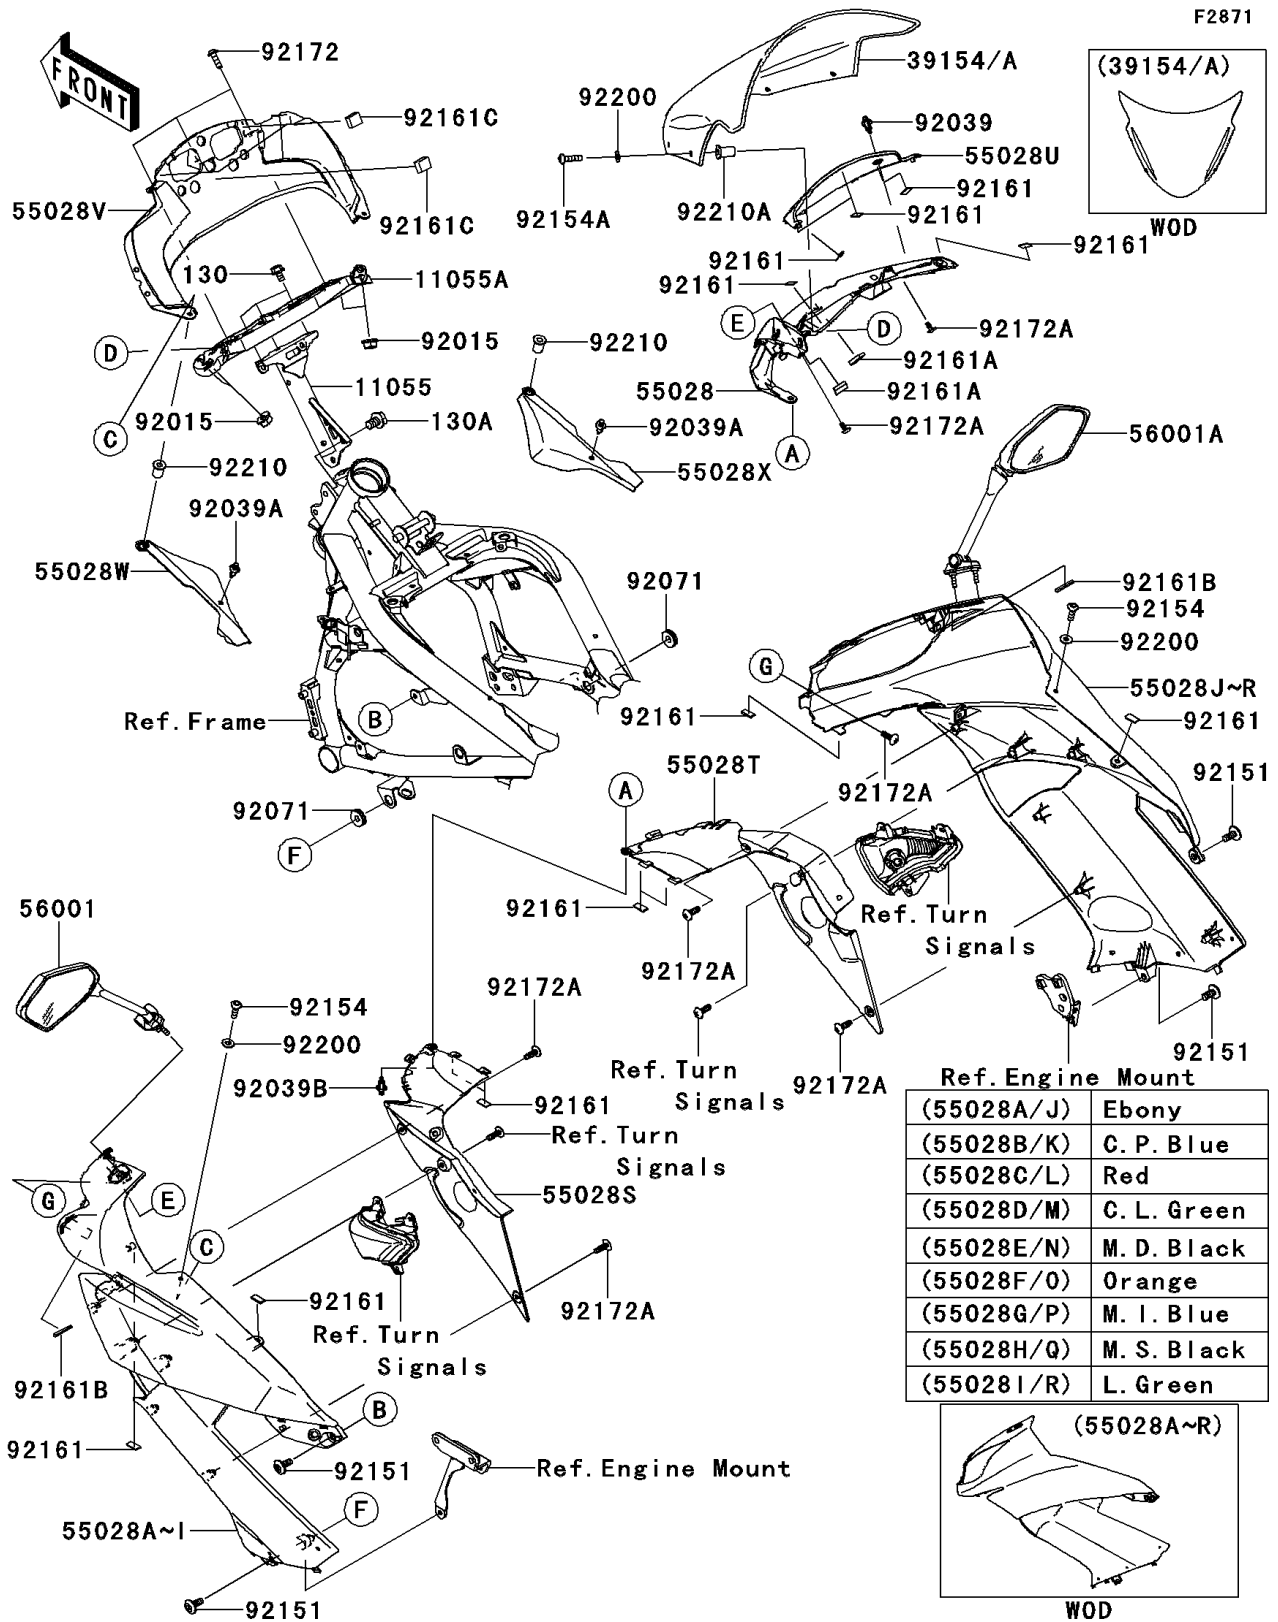

2010 Ninja® 650R

PARTS DIAGRAM

Cowling(Upper)

2010 Ninja[®] 650R

PARTS LIST

Cowling(Upper)

ITEM NAME

PART NUMBER

QUANTITY
