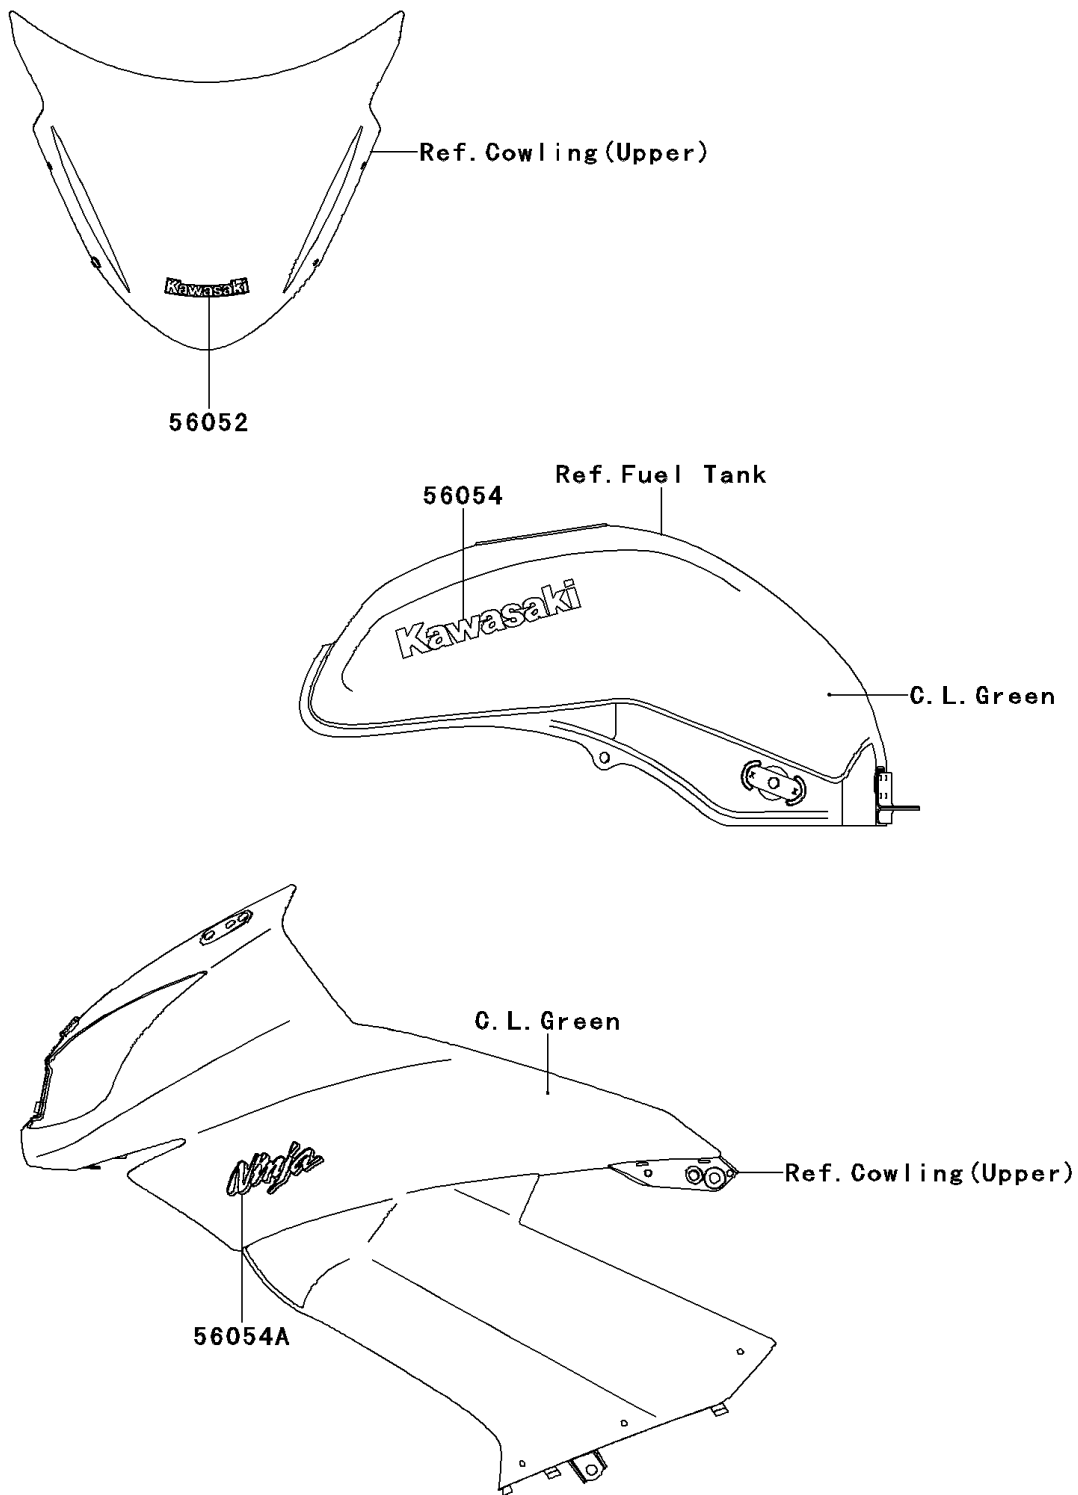

## PARTS DIAGRAM

Decals(C.L.Green)(CAF)

**Kawasaki**

Let the Good Times Roll®

F2861E

## PARTS LIST

Decals(C.L.Green)(CAF)

**ITEM NAME**

**PART NUMBER**

**QUANTITY**

---