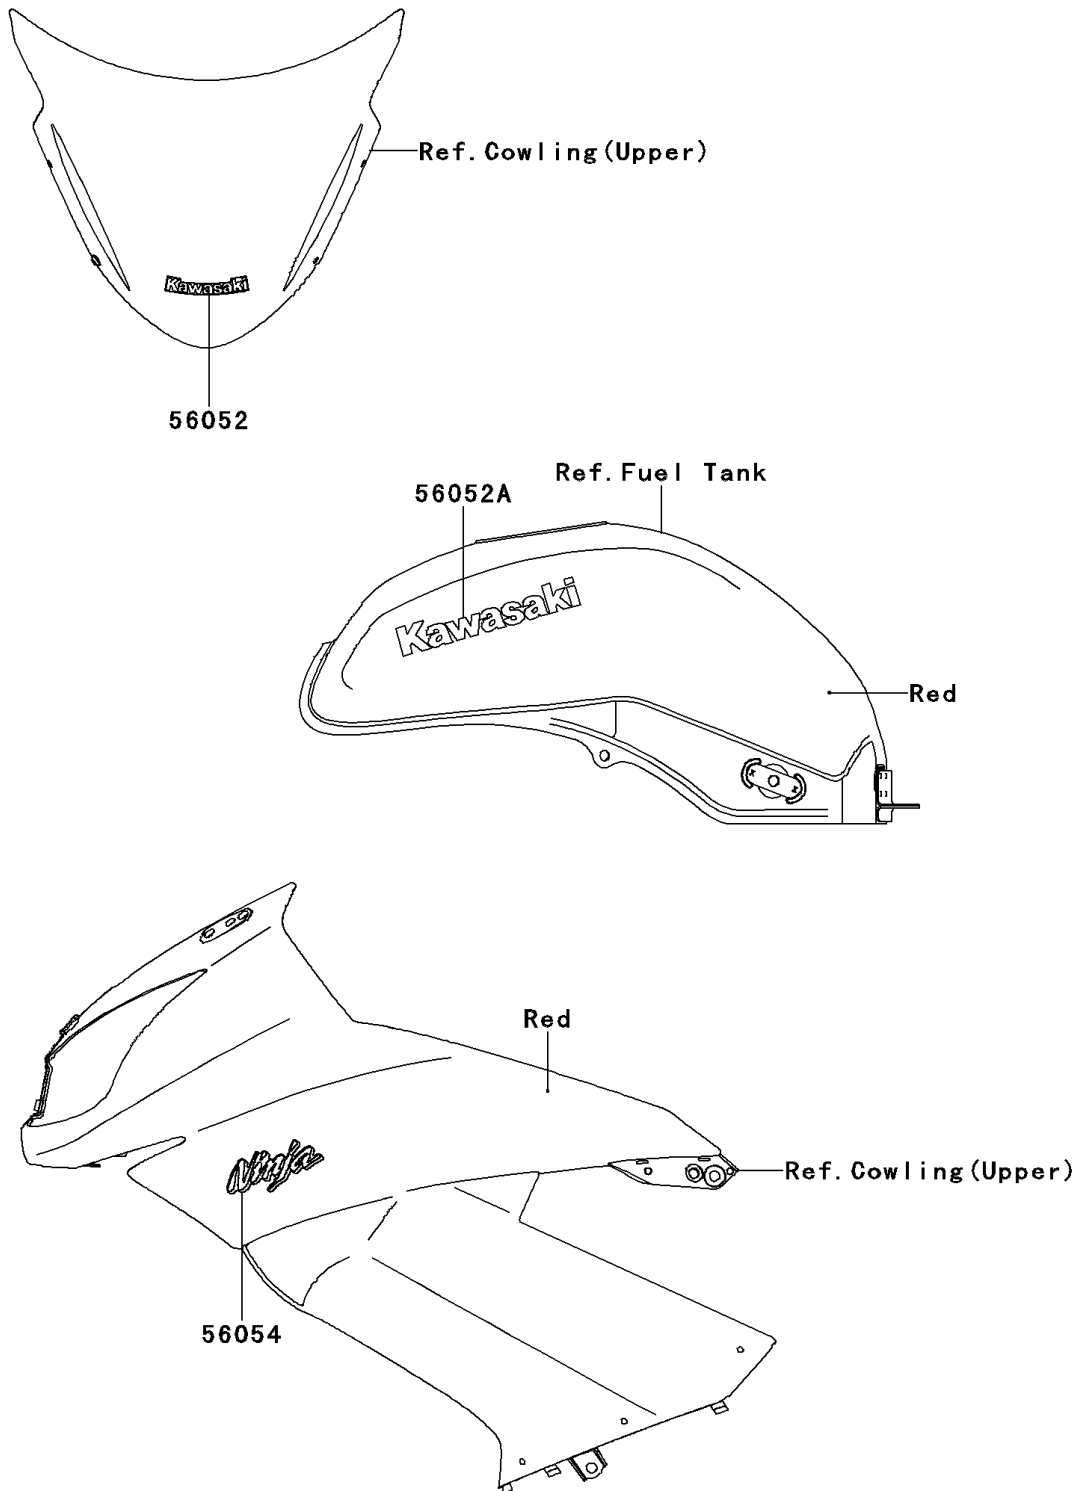

2009 Ninja® 650R

PARTS DIAGRAM

Decals(Red)(C9F)(CA,US)

F2861B

2009 Ninja® 650R

PARTS LIST

Decals(Red)(C9F)(CA,US)

ITEM NAME

PART NUMBER

QUANTITY
