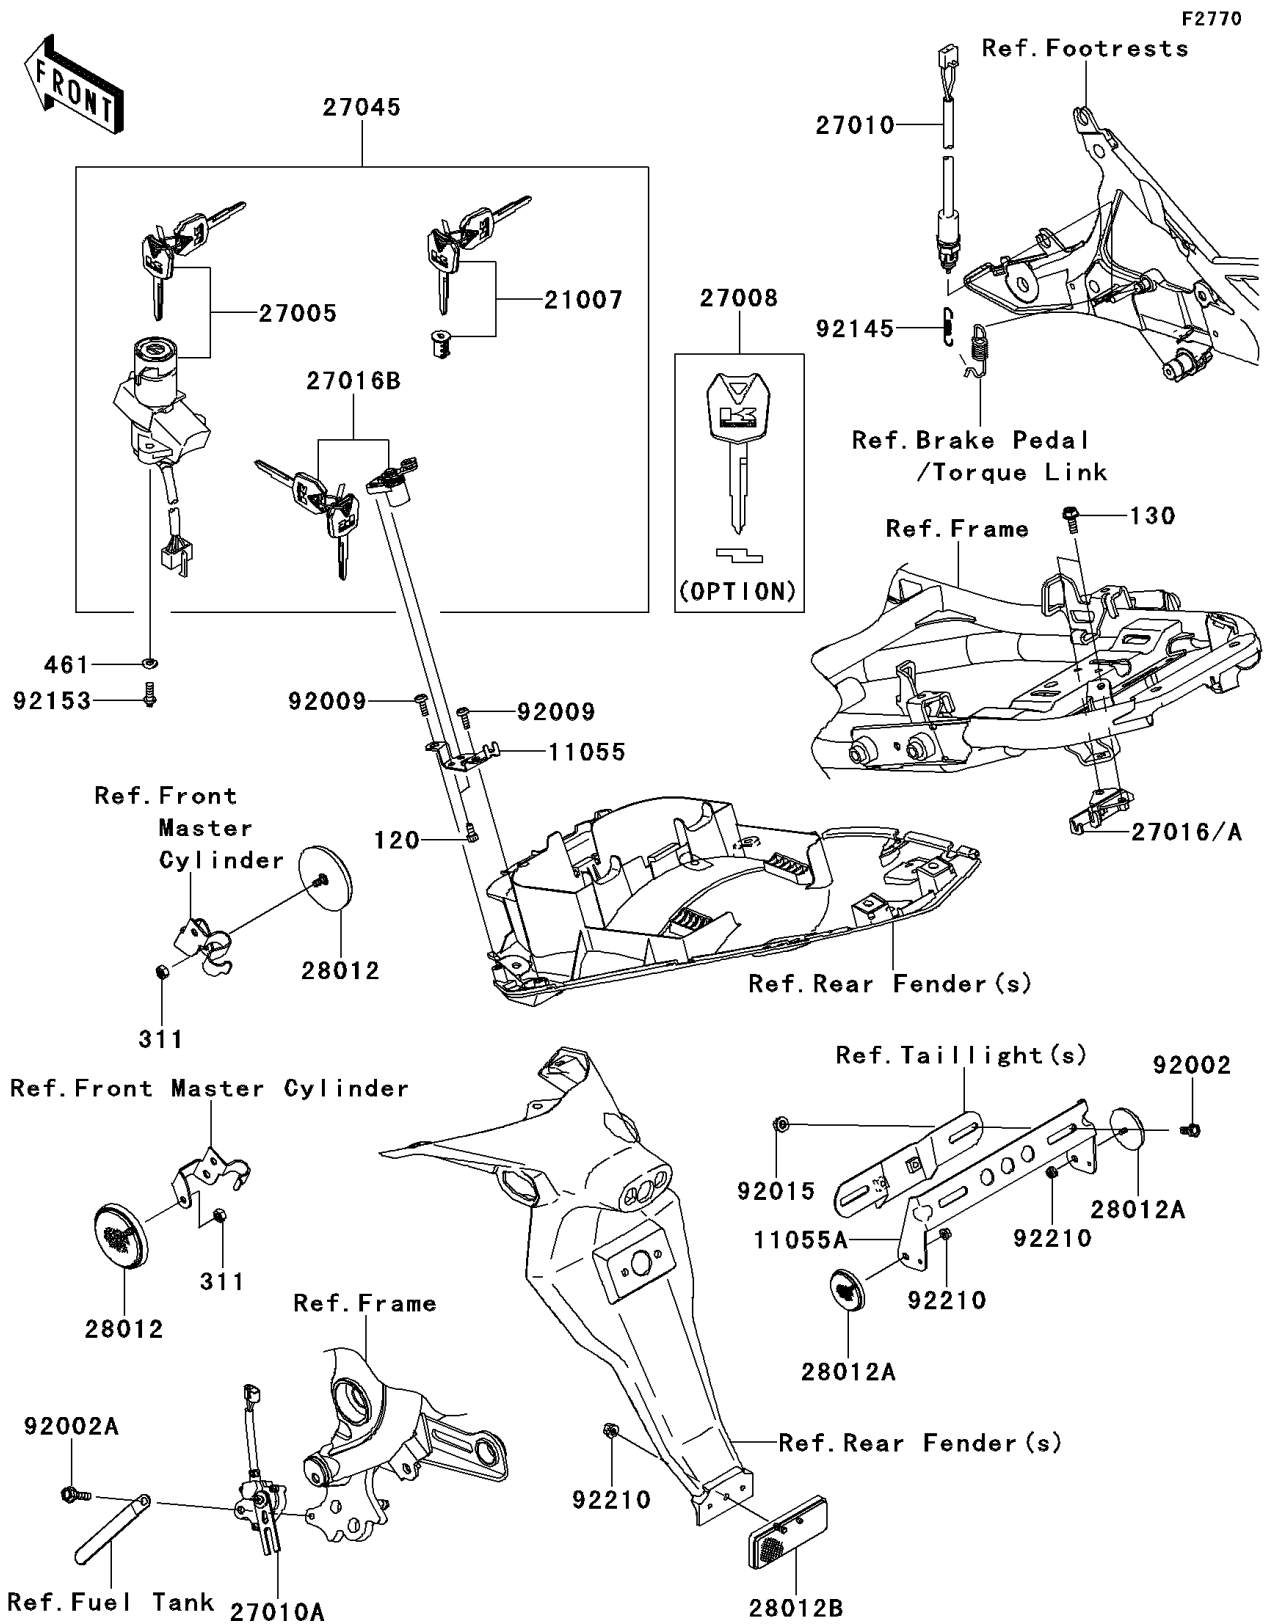

2009 Ninja® 650R

PARTS DIAGRAM

Ignition Switch/Locks/Reflectors

2009 Ninja® 650R

PARTS LIST

Ignition Switch/Locks/Reflectors

ITEM NAME

PART NUMBER

QUANTITY
