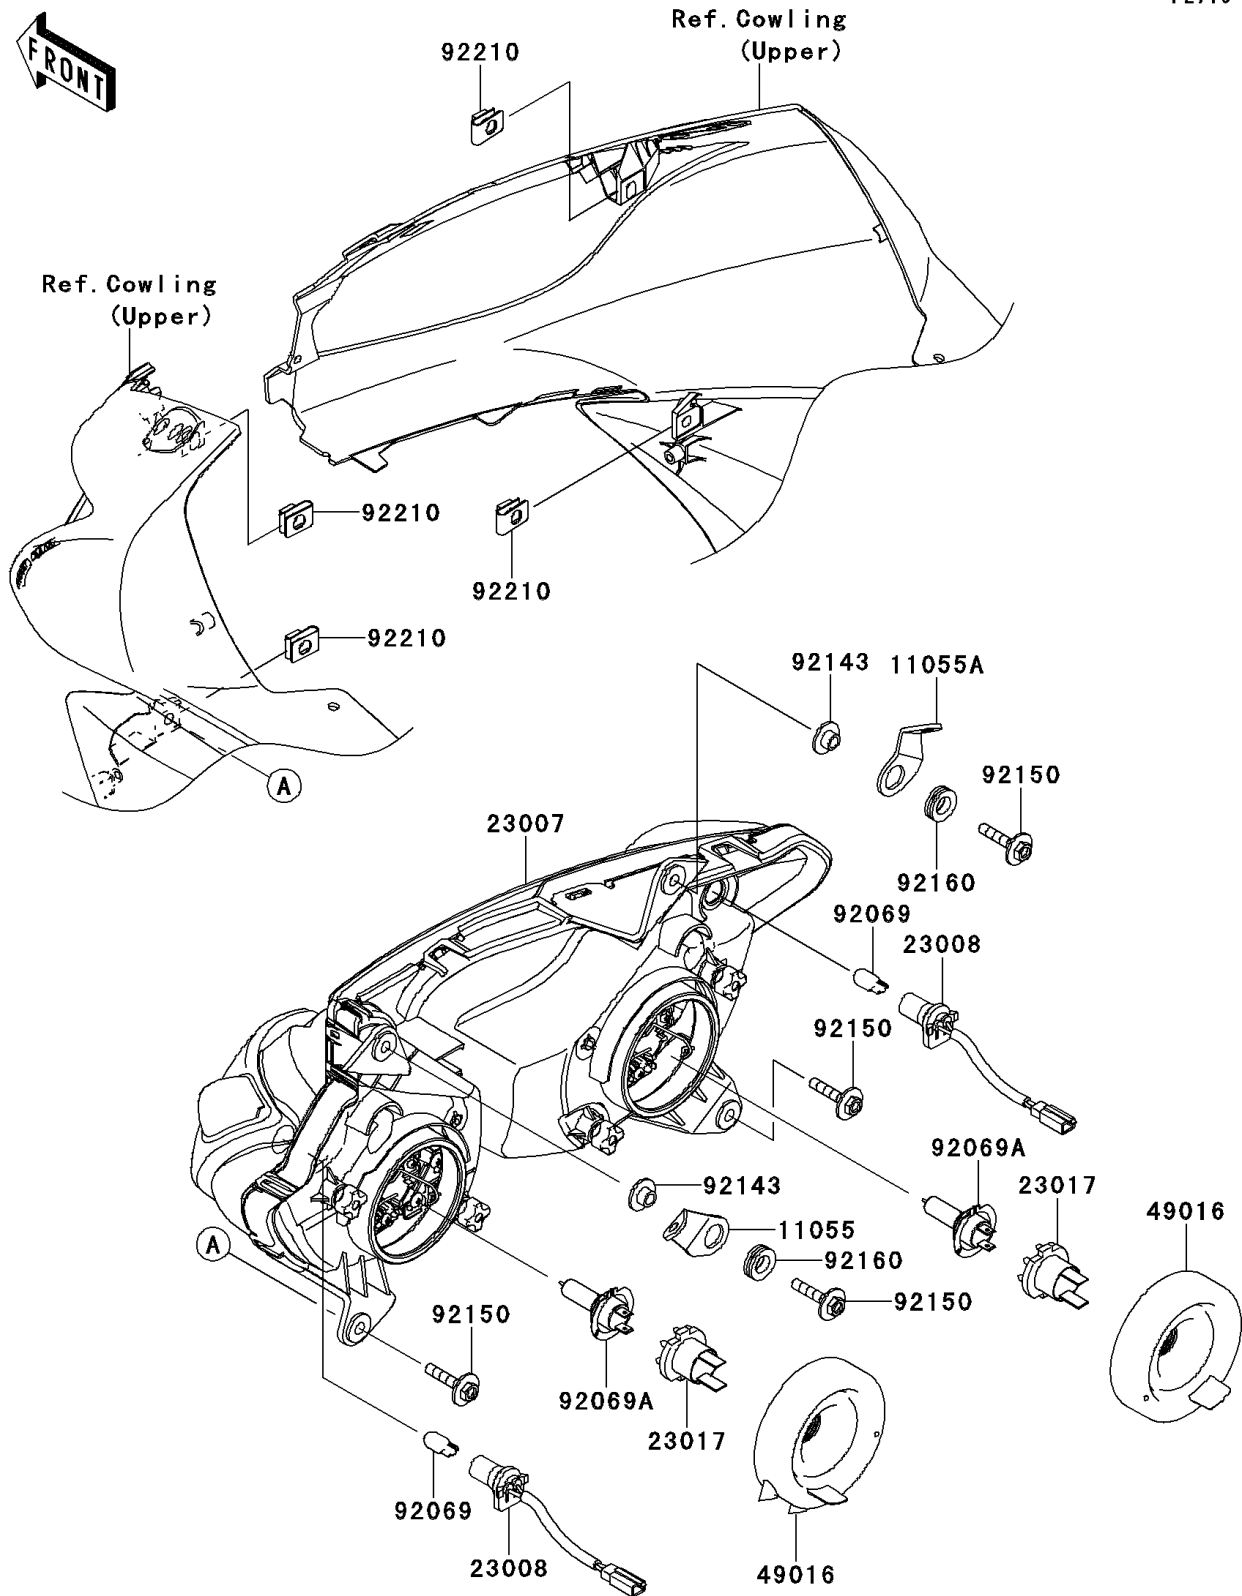

2009 Ninja® 650R

PARTS DIAGRAM

Headlight(s)

F2710

2009 Ninja® 650R

PARTS LIST

Headlight(s)

Kawasaki
Let the Good Times Roll®

ITEM NAME

PART NUMBER

QUANTITY
