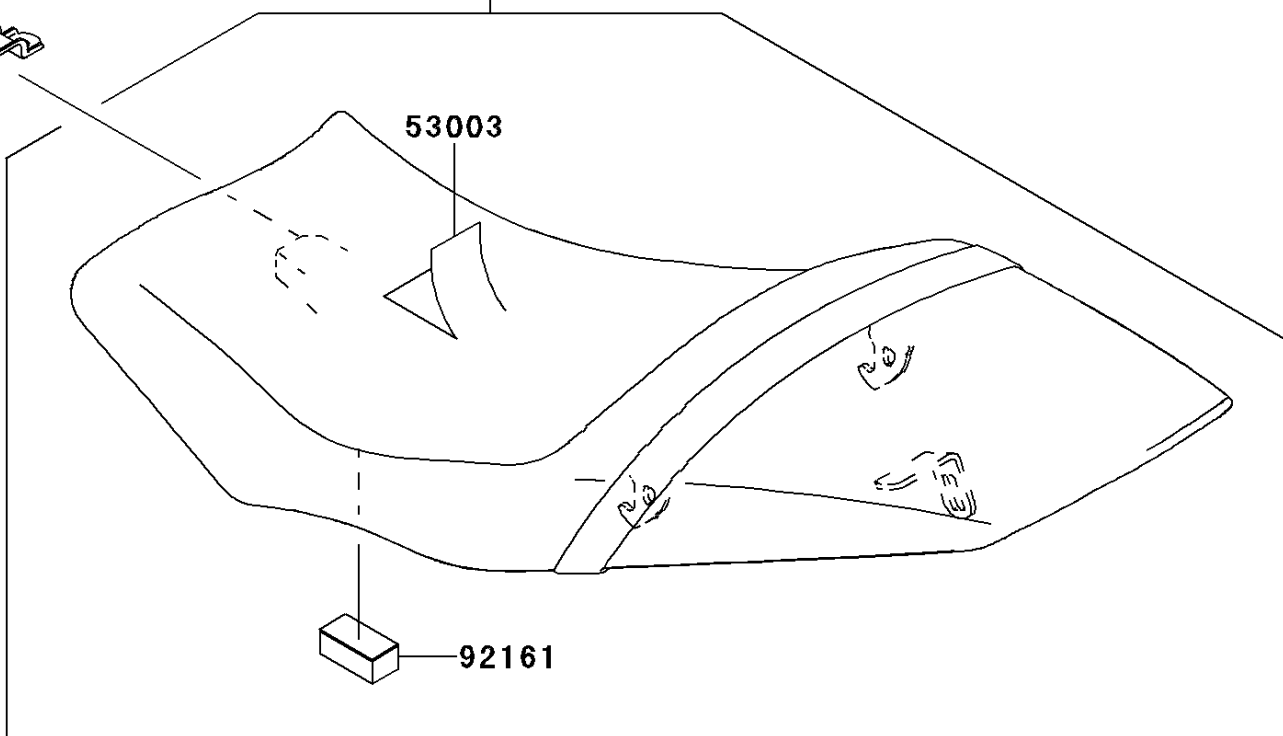

2010 Ninja® 650R

PARTS DIAGRAM

Seat

F2510

Ref. Fuel Tank

53066

53003

92161

2010 Ninja[®] 650R

PARTS LIST

Seat

ITEM NAME	PART NUMBER	QUANTITY
LEATHER,SEAT,BLACK (Ref # 53003)	53003-0138-MA	1
SEAT-ASSY,DUAL,W/BAND,BLK/BLK (Ref # 53066)	53066-0219-12Y	1
DAMPER,SEAT (Ref # 92161)	92161-1321	1