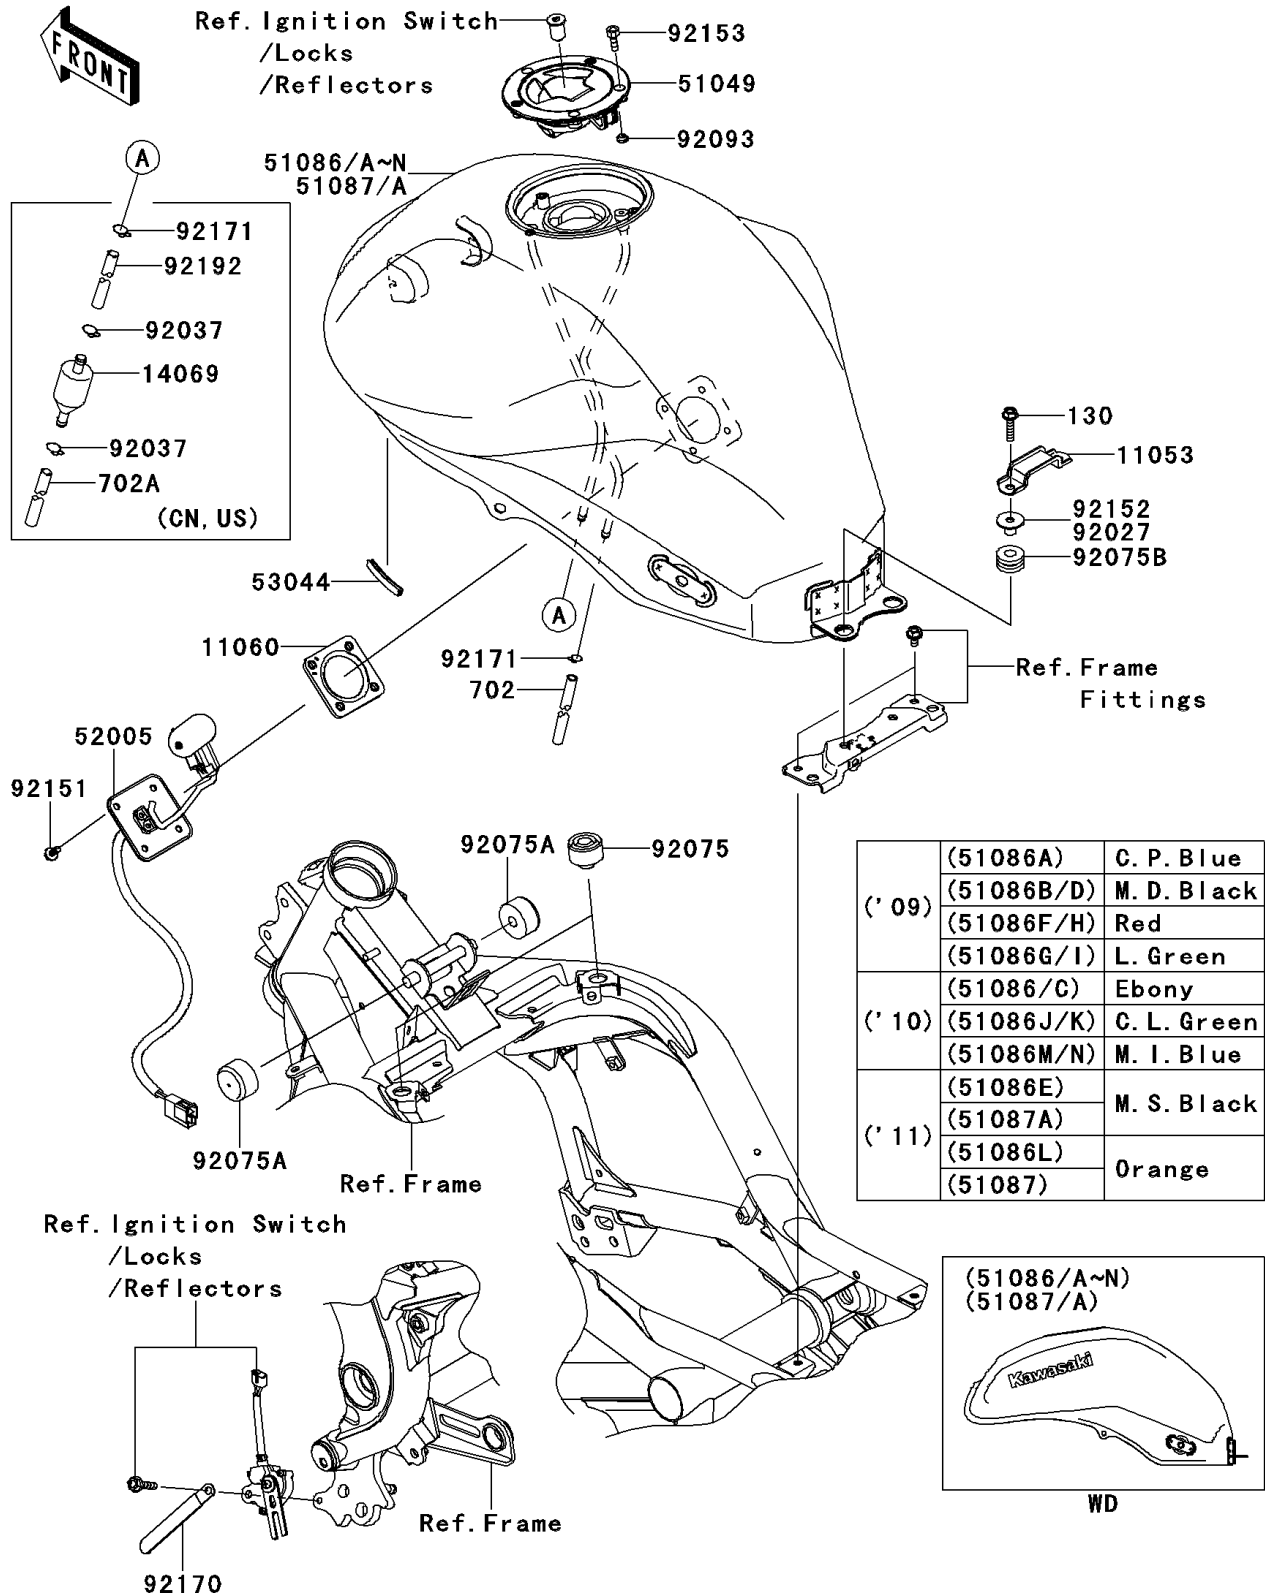

2009 Ninja® 650R

PARTS DIAGRAM

Fuel Tank

F2410

2009 Ninja® 650R

PARTS LIST

Fuel Tank

ITEM NAME	PART NUMBER	QUANTITY
BRACKET,SEAT (Ref # 11053)	11053-1812	1
GASKET,FUEL GAUGE (Ref # 11060)	11060-1952	1
BREATHER,FUEL TANK (Ref # 14069)	14069-1004	1
CAP-TANK,FUEL (Ref # 51049)	51049-0039	1
TANK-COMP-FUEL,C.P.BLUE (Ref # 51086A)	51086-5160-15D	1
TANK-COMP-FUEL,M.D.BLACK (Ref # 51086B)	51086-5160-15Q	1
TANK-COMP-FUEL,M.D.BLACK (Ref # 51086D)	51086-5161-15Q	1
TANK-COMP-FUEL,P.RED (Ref # 51086F)	51086-5165-15I	1
TANK-COMP-FUEL,L.GREEN (Ref # 51086G)	51086-5165-777	1
TANK-COMP-FUEL,P.RED (Ref # 51086H)	51086-5168-15I	1
TANK-COMP-FUEL,L.GREEN (Ref # 51086I)	51086-5168-777	1
GAUGE,FUEL (Ref # 52005)	52005-0076	1
TRIM,L=60 (Ref # 53044)	53044-1249	2
COLLAR,L=13.1 (Ref # 92027)	92027-251	2
CLAMP,TUBE (Ref # 92037)	92037-147	2
DAMPER (Ref # 92075)	92075-015	2
DAMPER,FUEL TANK (Ref # 92075A)	92075-125	2
DAMPER (Ref # 92075B)	92075-1690	2
SEAL,FUEL TANK CAP (Ref # 92093)	92093-1030	1
BOLT,5X12 (Ref # 92151)	92151-1599	4
BOLT,SOCKET,5X16 (Ref # 92153)	92153-1616	3
CLAMP (Ref # 92170)	92170-1925	1
CLAMP,8X0.7 (Ref # 92171)	92171-1973	1
CLAMP,8X0.7 (Ref # 92171)	92171-1973	2
TUBE,6X9X500 (Ref # 92192)	92192-0733	1
BOLT-FLANGED,6X25 (Ref # 130)	130BB0625	2
TUBE-RUBBER,6X9X690 (Ref # 702)	702A06690	1
TUBE-RUBBER,7X10X100 (Ref # 702A)	702A07100	1