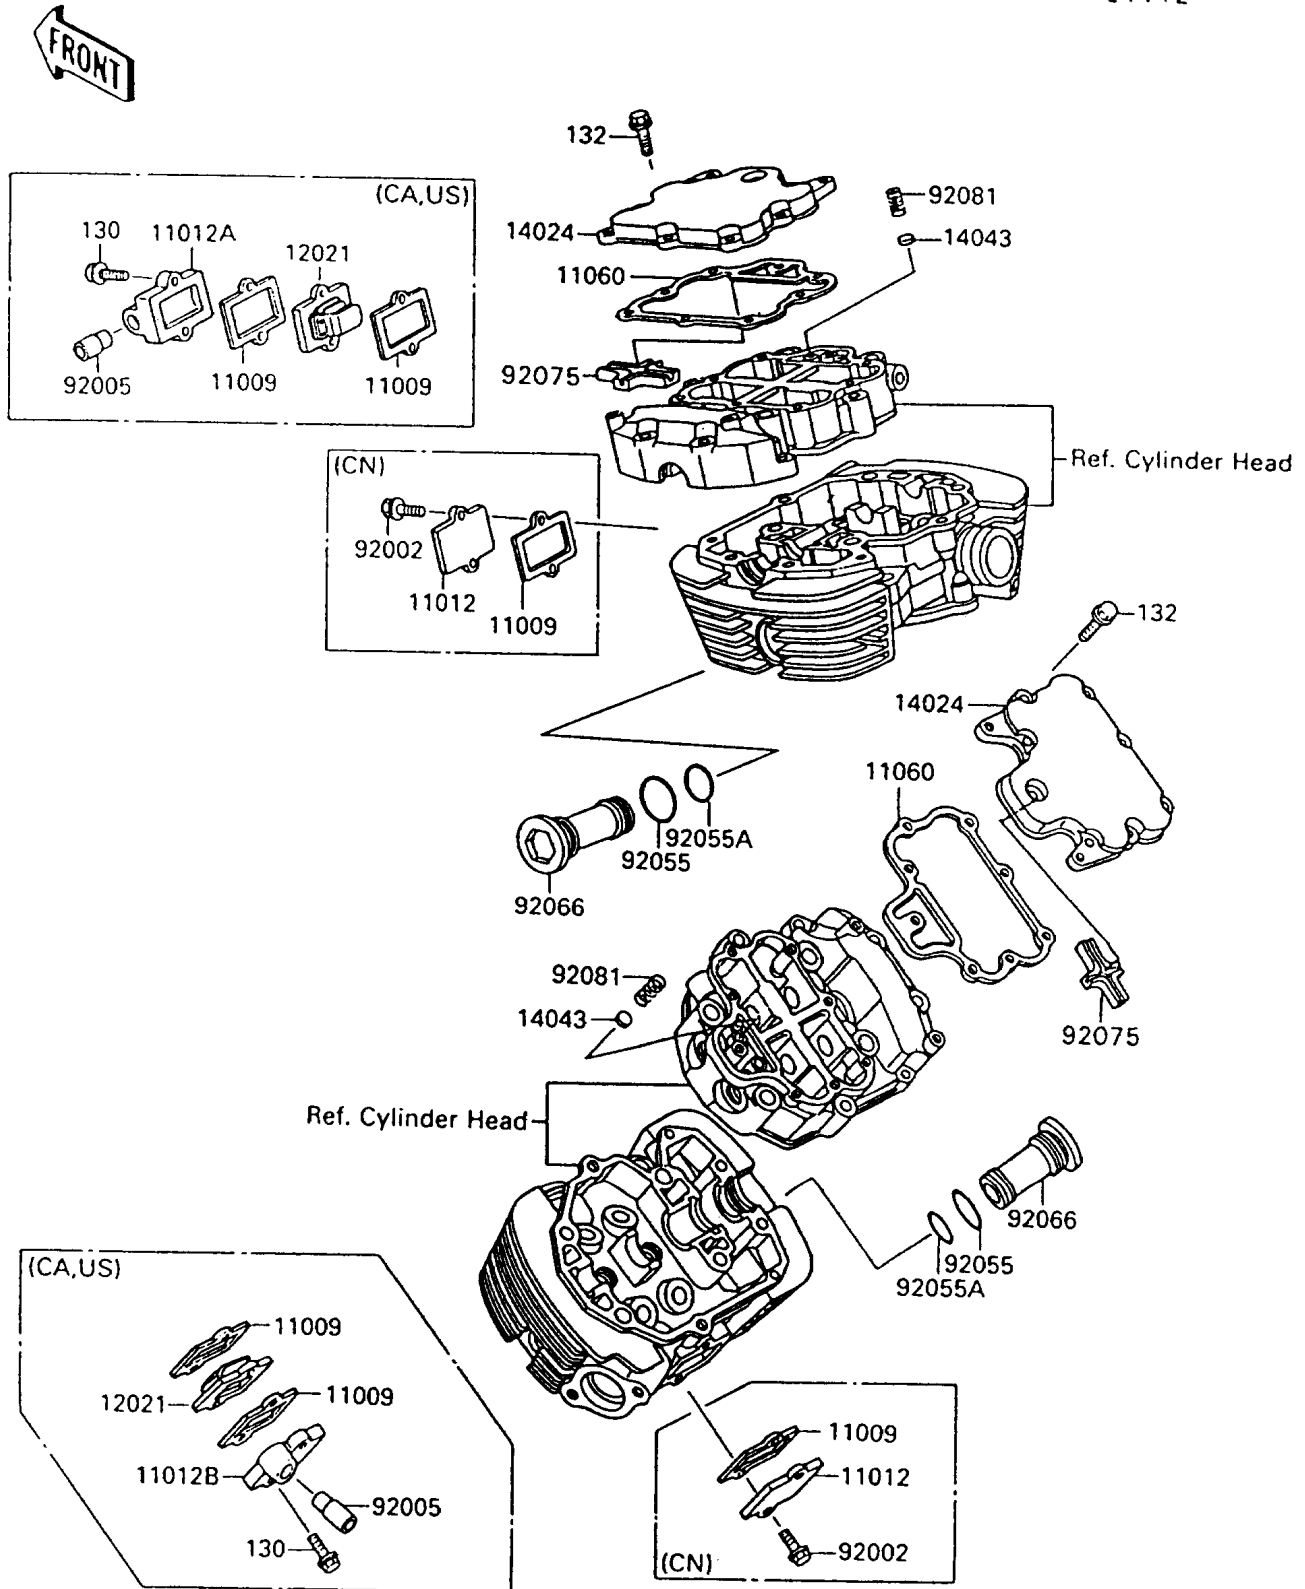

1995 Vulcan 88

PARTS DIAGRAM

Cylinder Head Cover

E1112

1995 Vulcan 88

PARTS LIST

Cylinder Head Cover

ITEM NAME

PART NUMBER

QUANTITY
