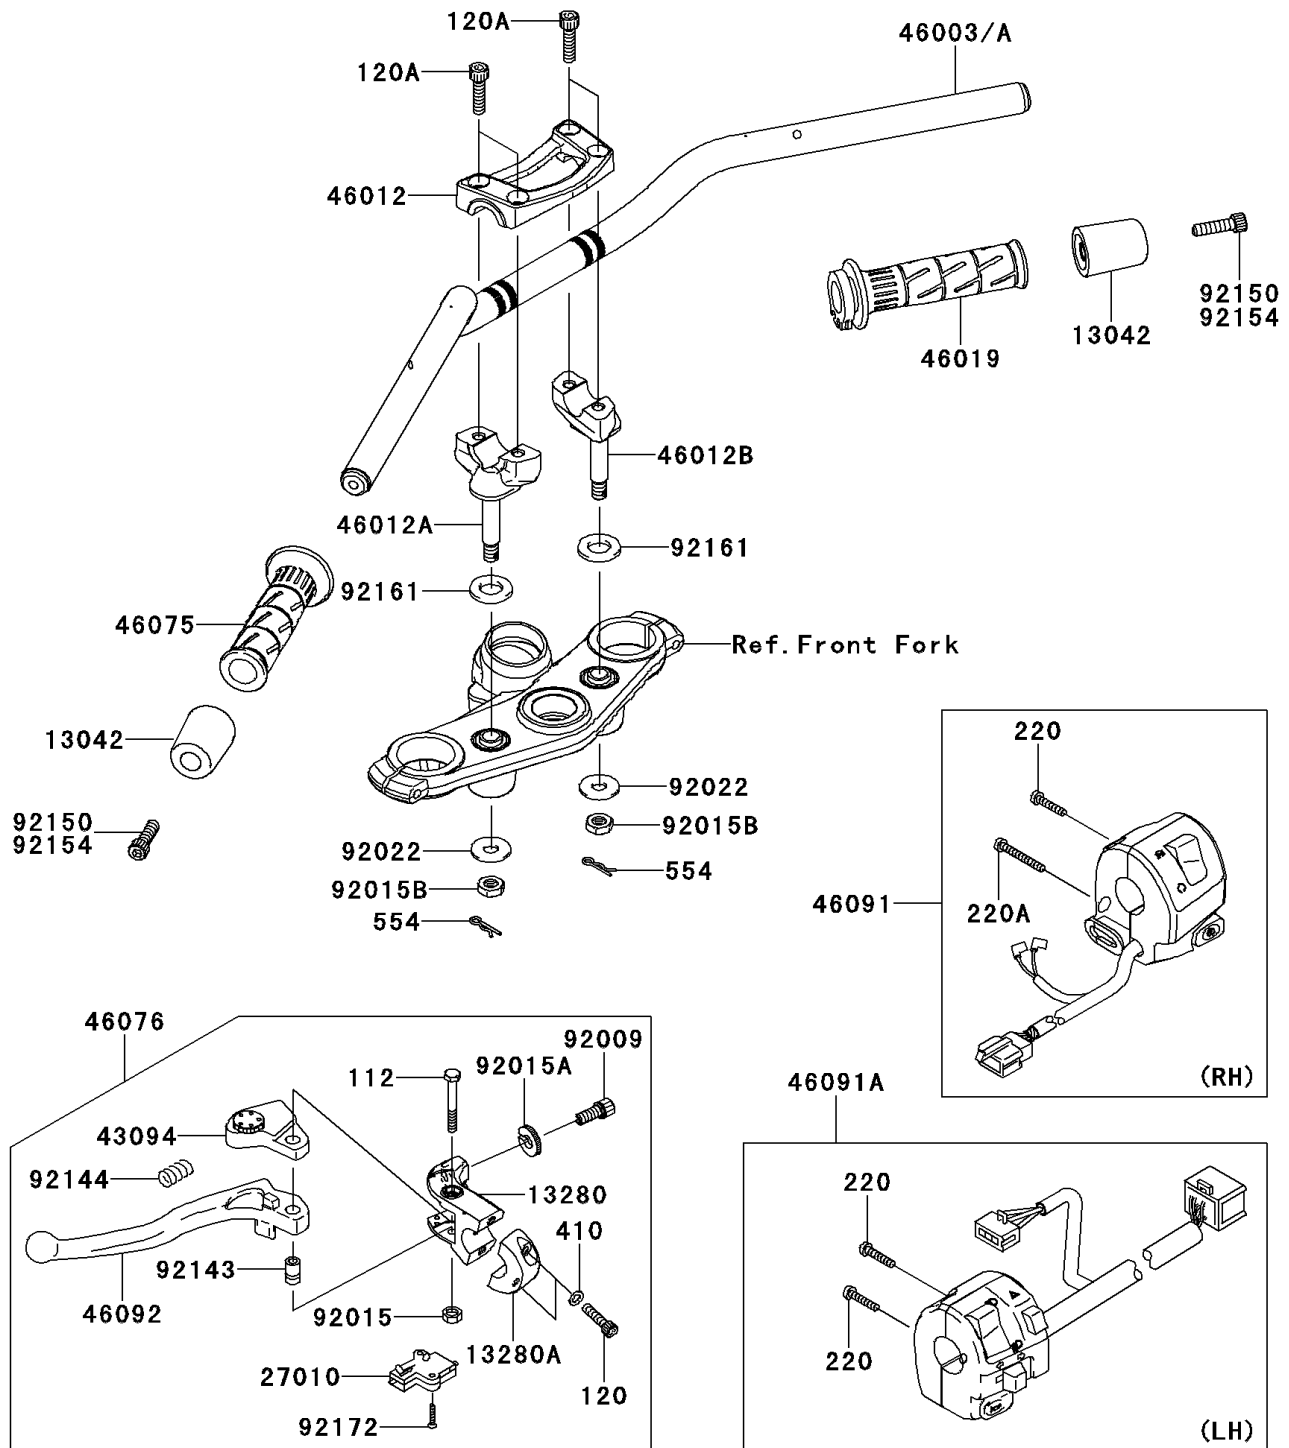

2010 Ninja® 650R

PARTS DIAGRAM

Handlebar

Kawasaki

Let the Good Times Roll®

F2310

2010 Ninja® 650R

PARTS LIST

Handlebar

ITEM NAME

PART NUMBER

QUANTITY
