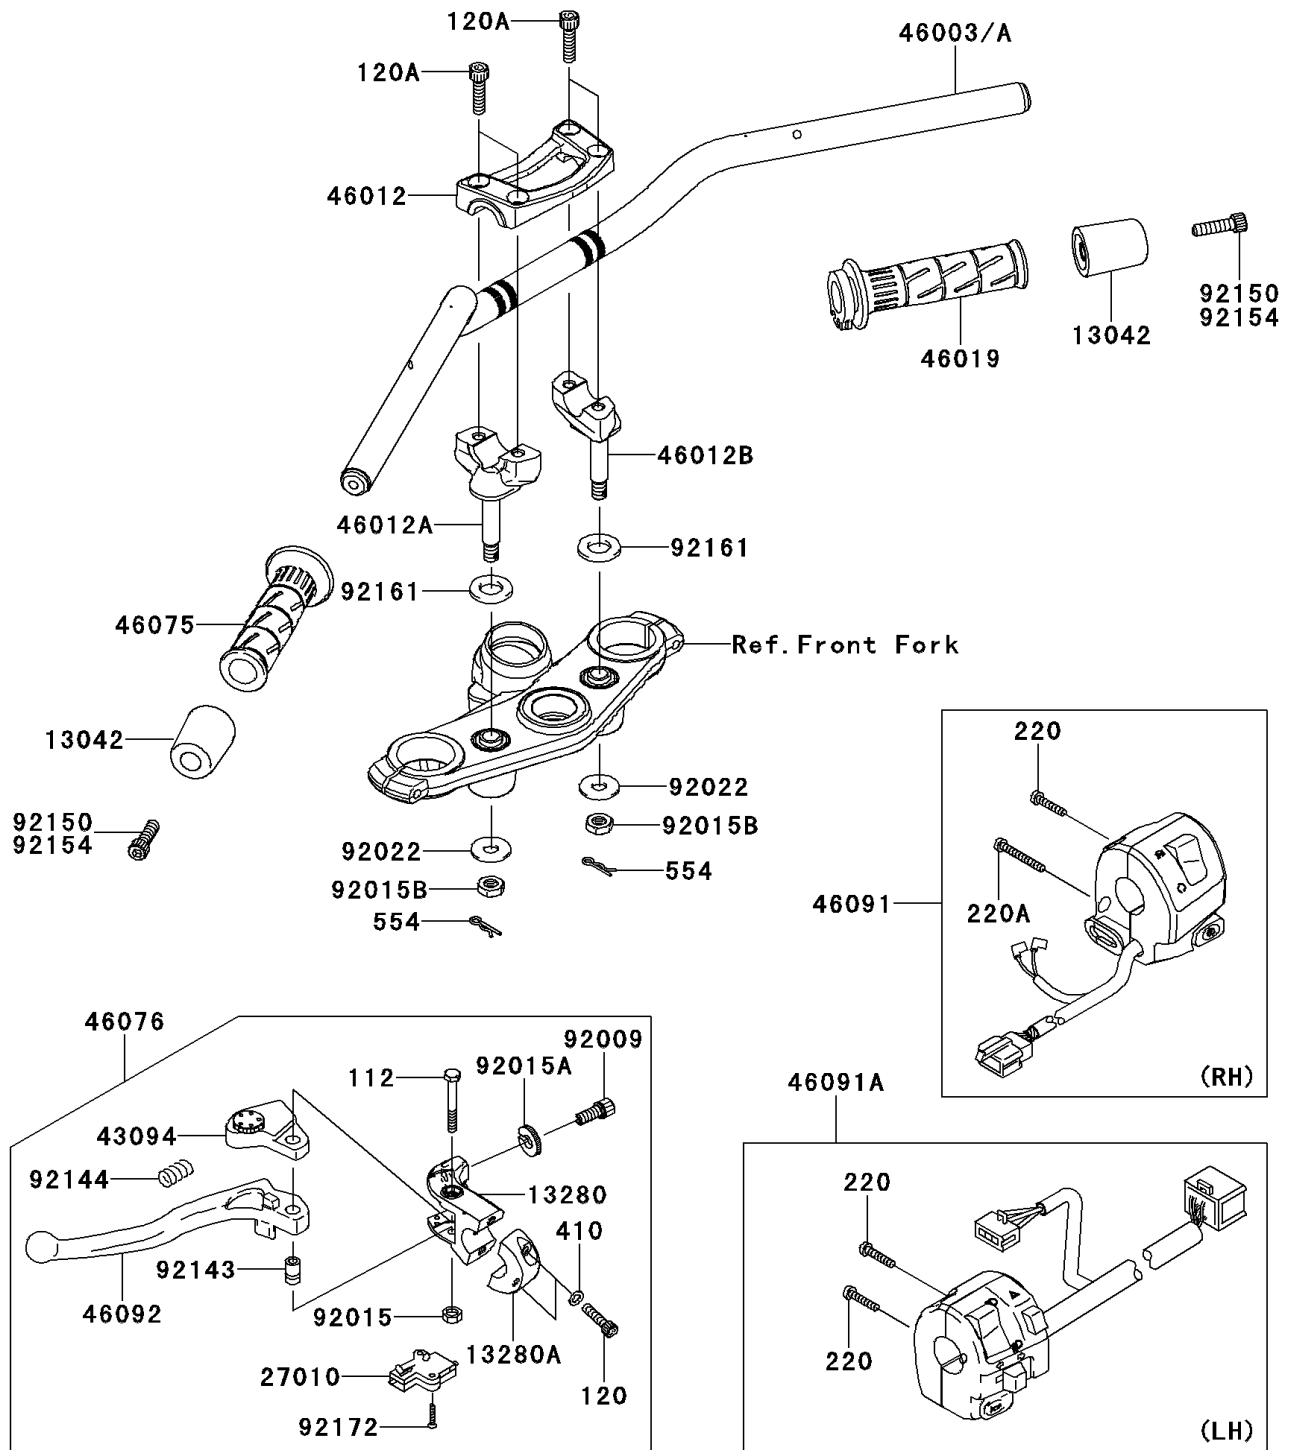

2009 Ninja® 650R

PARTS DIAGRAM

Handlebar

Kawasaki

Let the Good Times Roll®

F2310

2009 Ninja® 650R

PARTS LIST

Handlebar

ITEM NAME

PART NUMBER

QUANTITY
