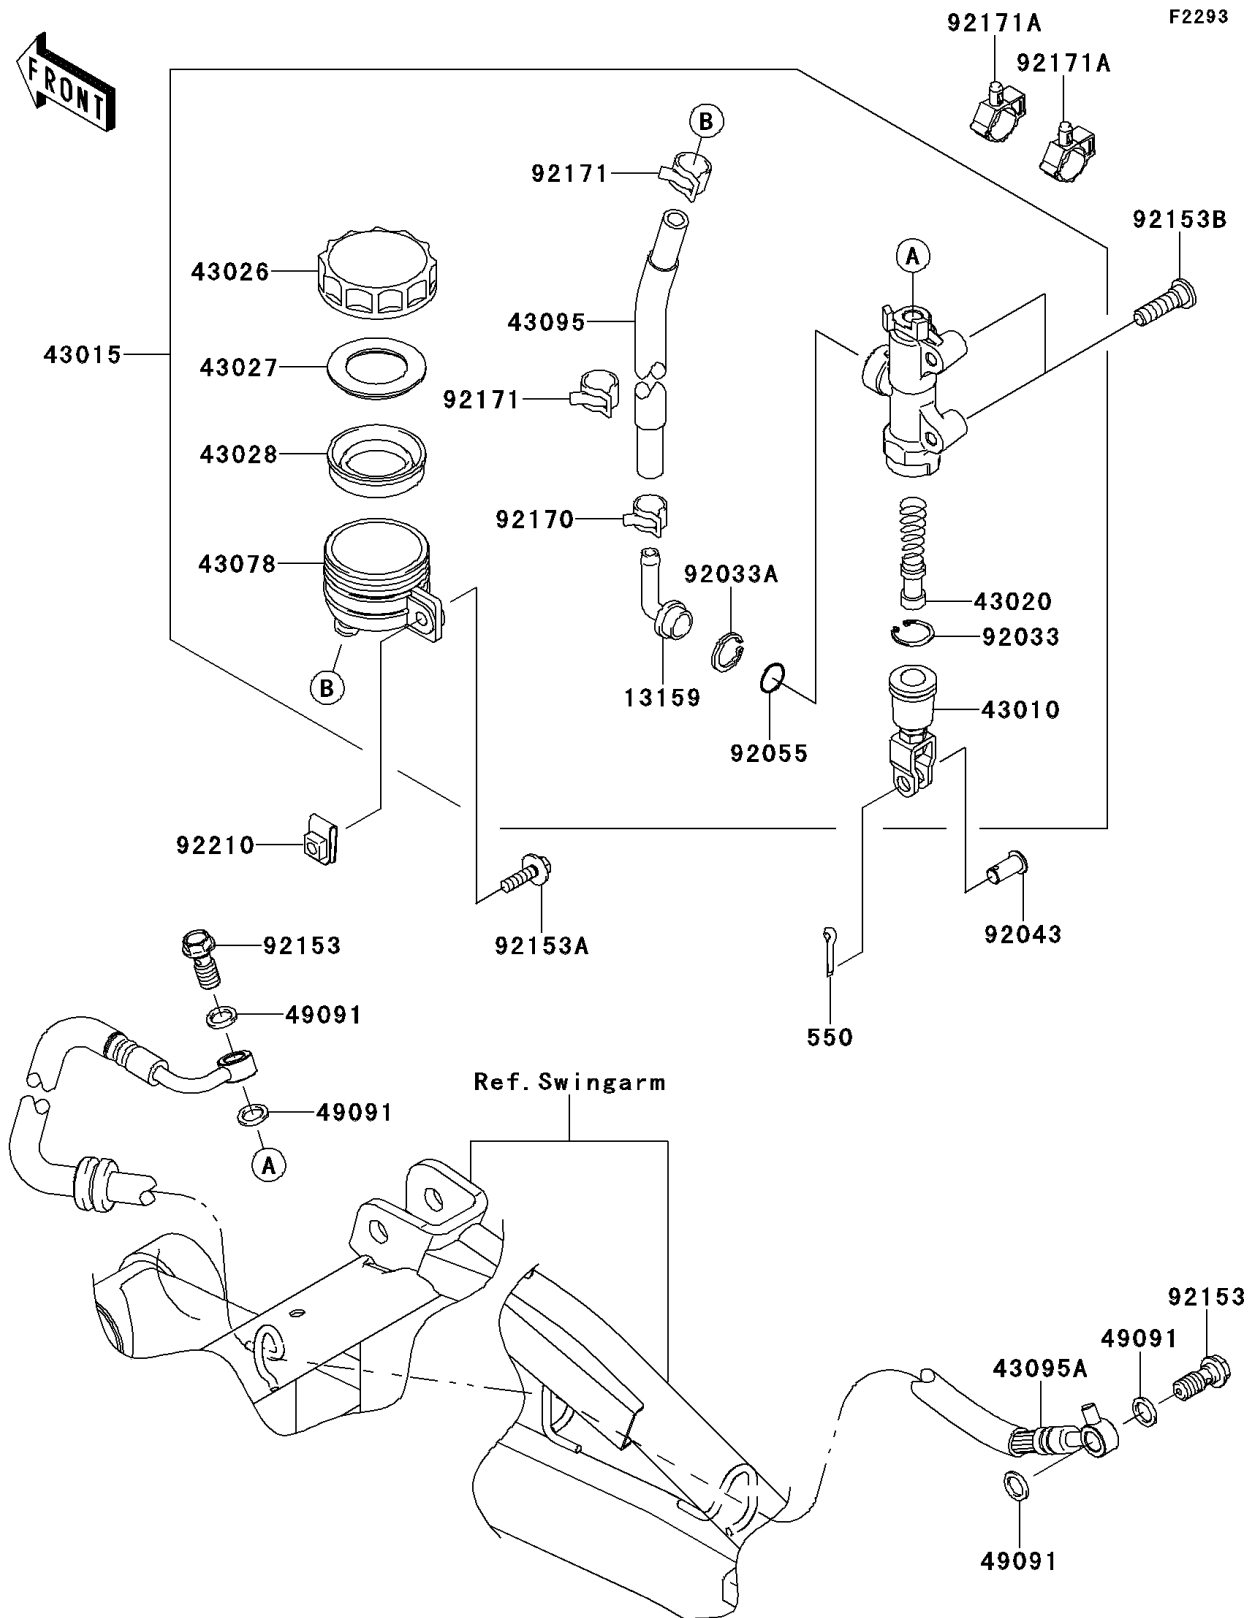

2009 Ninja® 650R

PARTS DIAGRAM

Rear Master Cylinder

2009 Ninja® 650R

PARTS LIST

Rear Master Cylinder

ITEM NAME	PART NUMBER	QUANTITY
CONNECTOR (Ref # 13159)	13159-1056	1
ROD-ASSY-BRAKE (Ref # 43010)	43010-1062	1
CYLINDER-ASSY-MASTER,RR (Ref # 43015)	43015-0122	1
PISTON-COMP-BRAKE (Ref # 43020)	43020-1094	1
CAP-BRAKE (Ref # 43026)	43026-1051	1
PLATE-DIAPHRAGM (Ref # 43027)	43027-1051	1
DIAPHRAGM,MASTER CYLINDER (Ref # 43028)	43028-1057	1
RESERVOIR,RR MASTER CYLINDER (Ref # 43078)	43078-1082	1
HOSE-BRAKE,RR MASTER CYLINDER (Ref # 43095)	43095-0193	1
HOSE-BRAKE,RR,L=712 (Ref # 43095A)	43095-0413	1
WASHER-SEAL,10.1X14.5X1.5 (Ref # 49091)	49091-0001	4
RING-SNAP,20.9X24.6X1.2 (Ref # 92033)	92033-0079	1
RING-SNAP,20.5MM (Ref # 92033A)	92033-1186	1
PIN (Ref # 92043)	92043-0182	1
RING-O,MASTER CYLINDER (Ref # 92055)	92055-1251	1
BOLT,OIL,L=23 (Ref # 92153)	92153-0627	2
BOLT,6X22 (Ref # 92153A)	92153-0725	1
BOLT,SOCKET,8X30 (Ref # 92153B)	92153-1624	2
CLAMP,HOSE (Ref # 92170)	92170-1091	1
CLAMP,HOSE (Ref # 92171)	92171-0463	2
CLAMP (Ref # 92171A)	92171-0955	2
NUT,6MM (Ref # 92210)	92210-0474	1
PIN-COTTER,2.0X15 (Ref # 550)	550AA2015	1