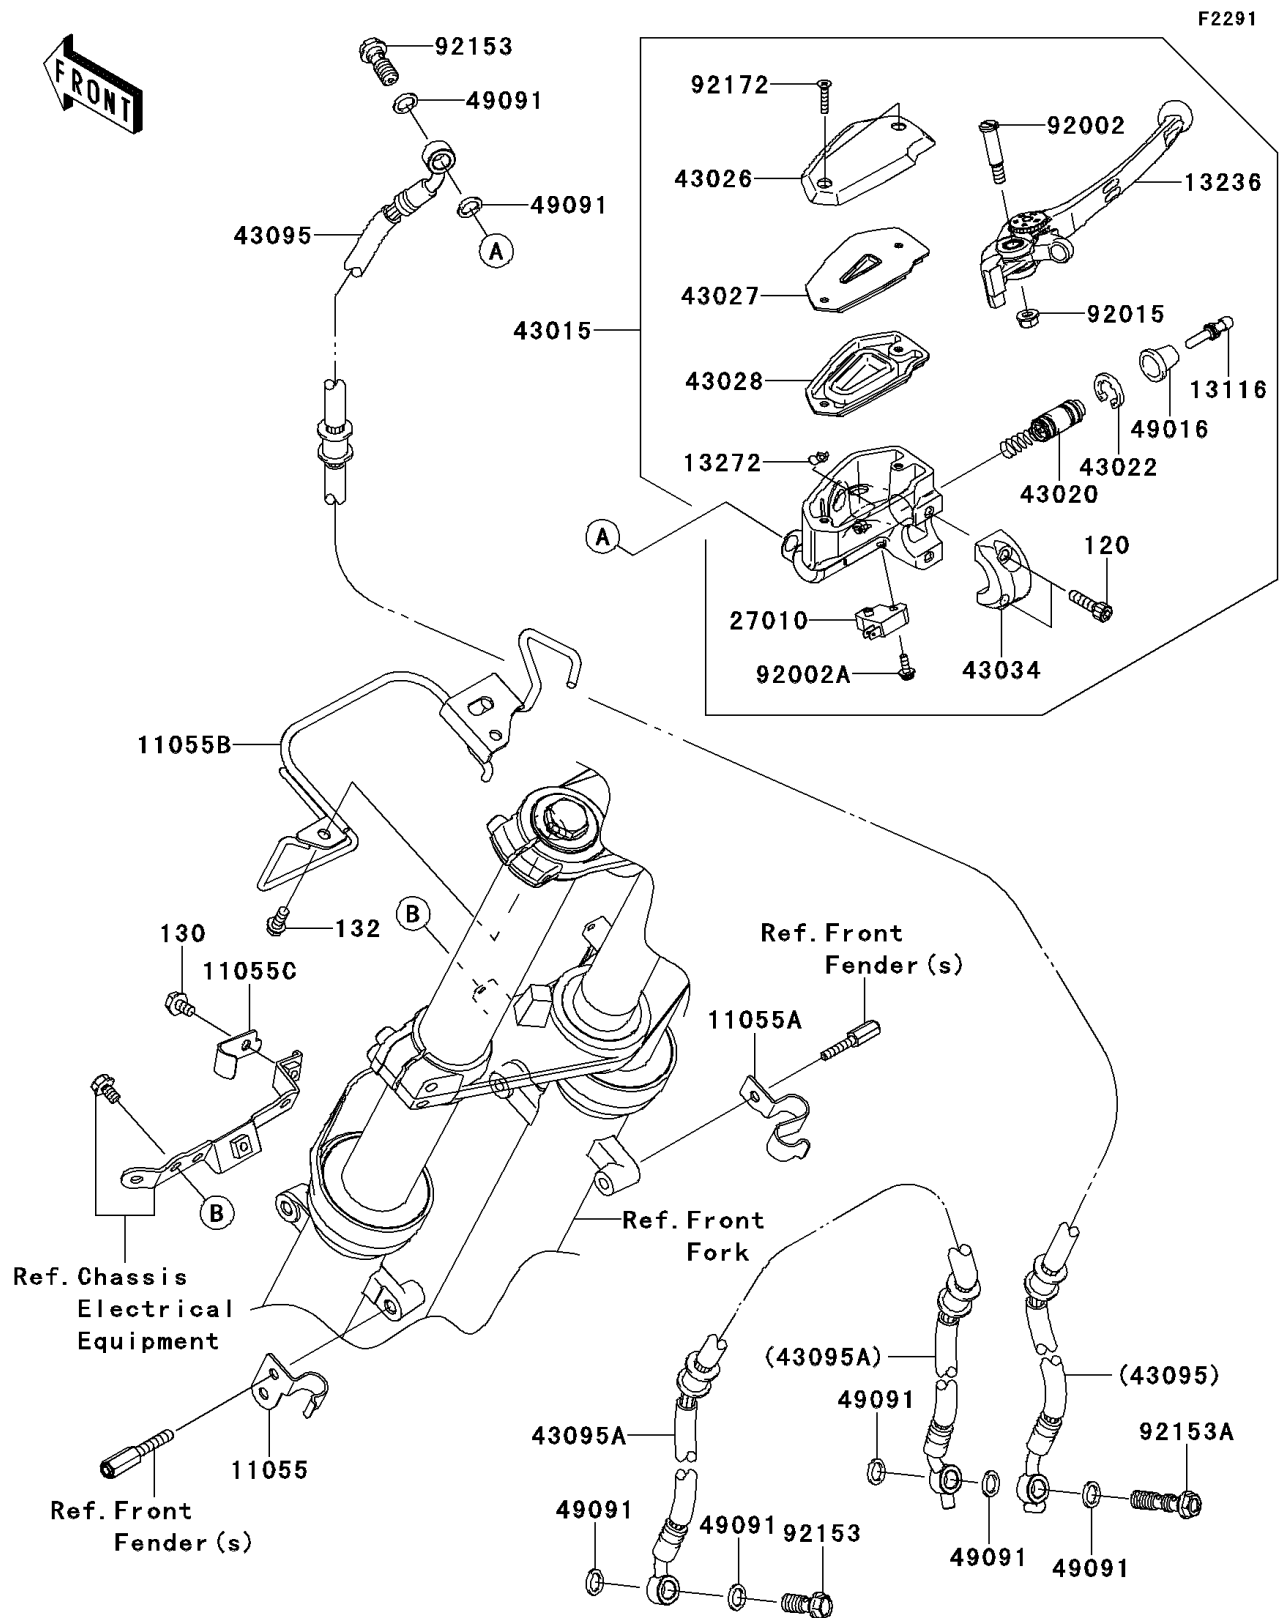

2010 Ninja® 650R

PARTS DIAGRAM

Front Master Cylinder

2010 Ninja® 650R

PARTS LIST

Front Master Cylinder

ITEM NAME

PART NUMBER

QUANTITY
