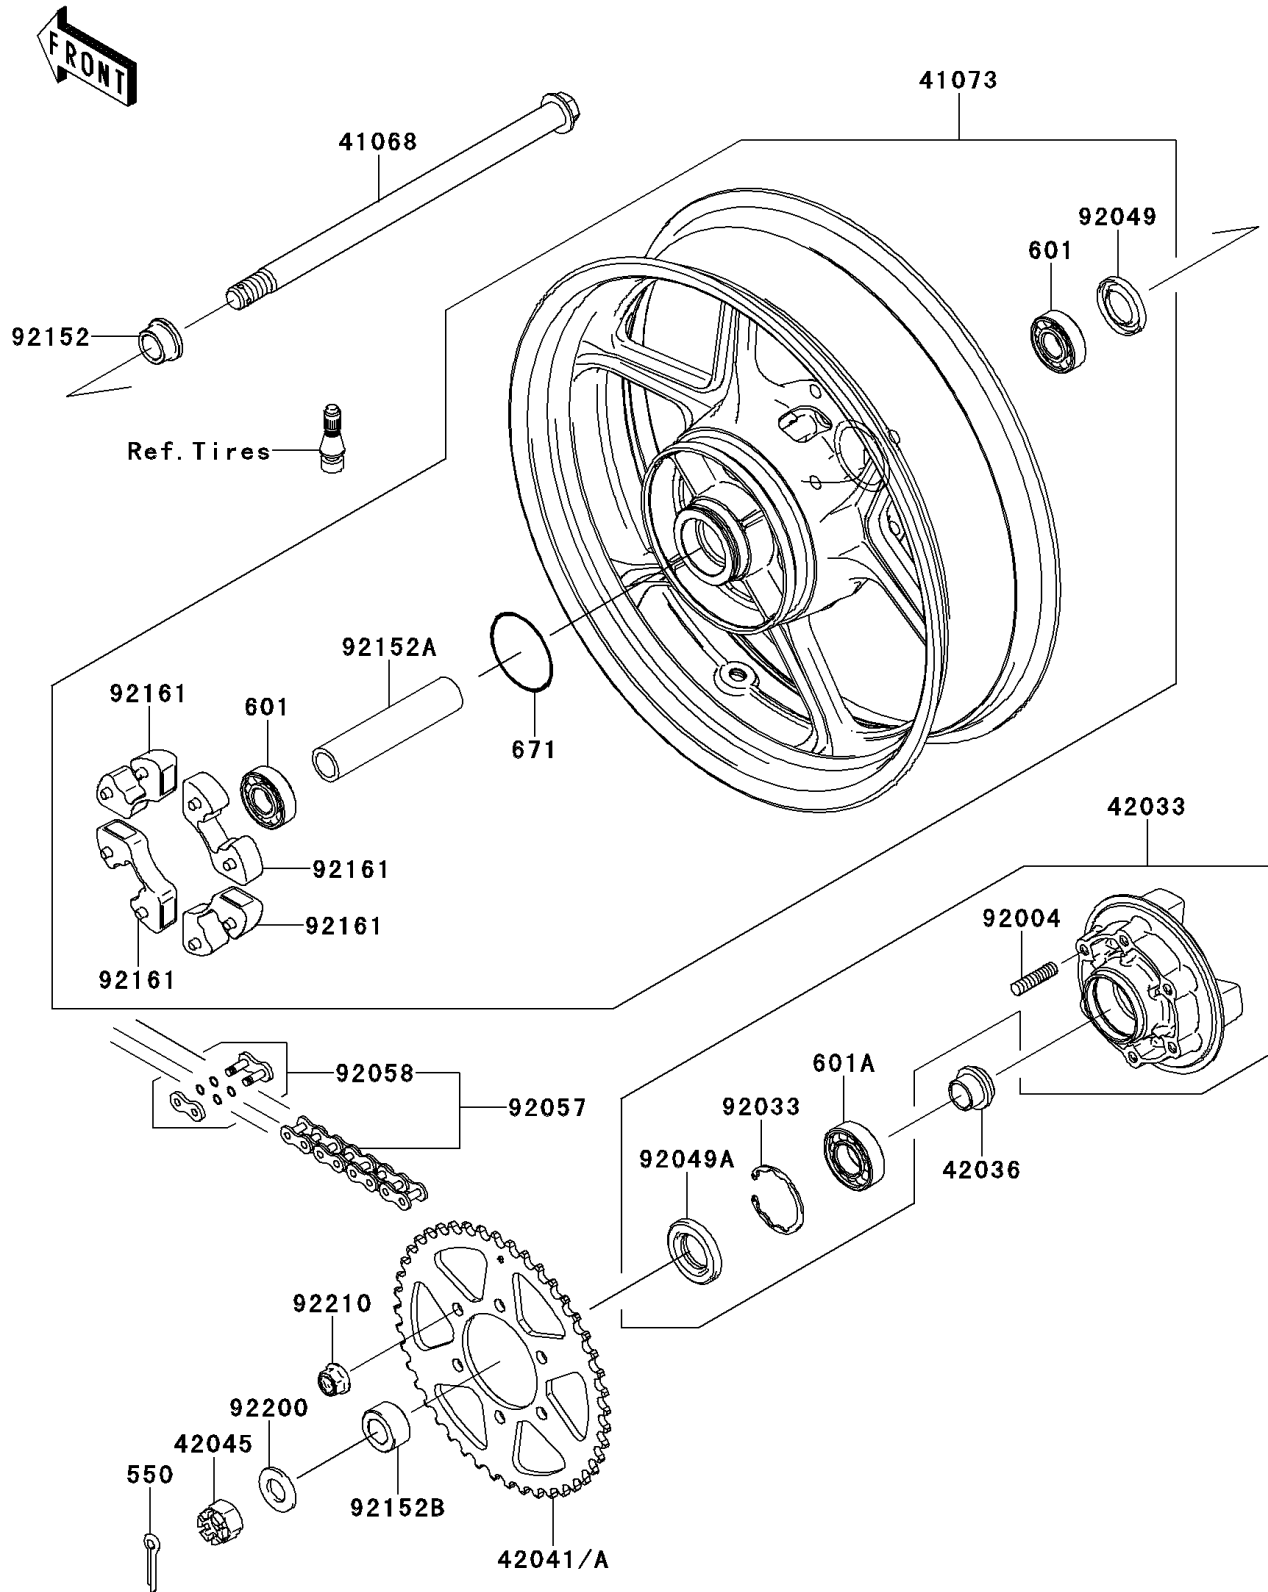

2010 Ninja® 650R

PARTS DIAGRAM

Rear Wheel/Chain

F2240

2010 Ninja® 650R

PARTS LIST

Rear Wheel/Chain

ITEM NAME

PART NUMBER

QUANTITY
