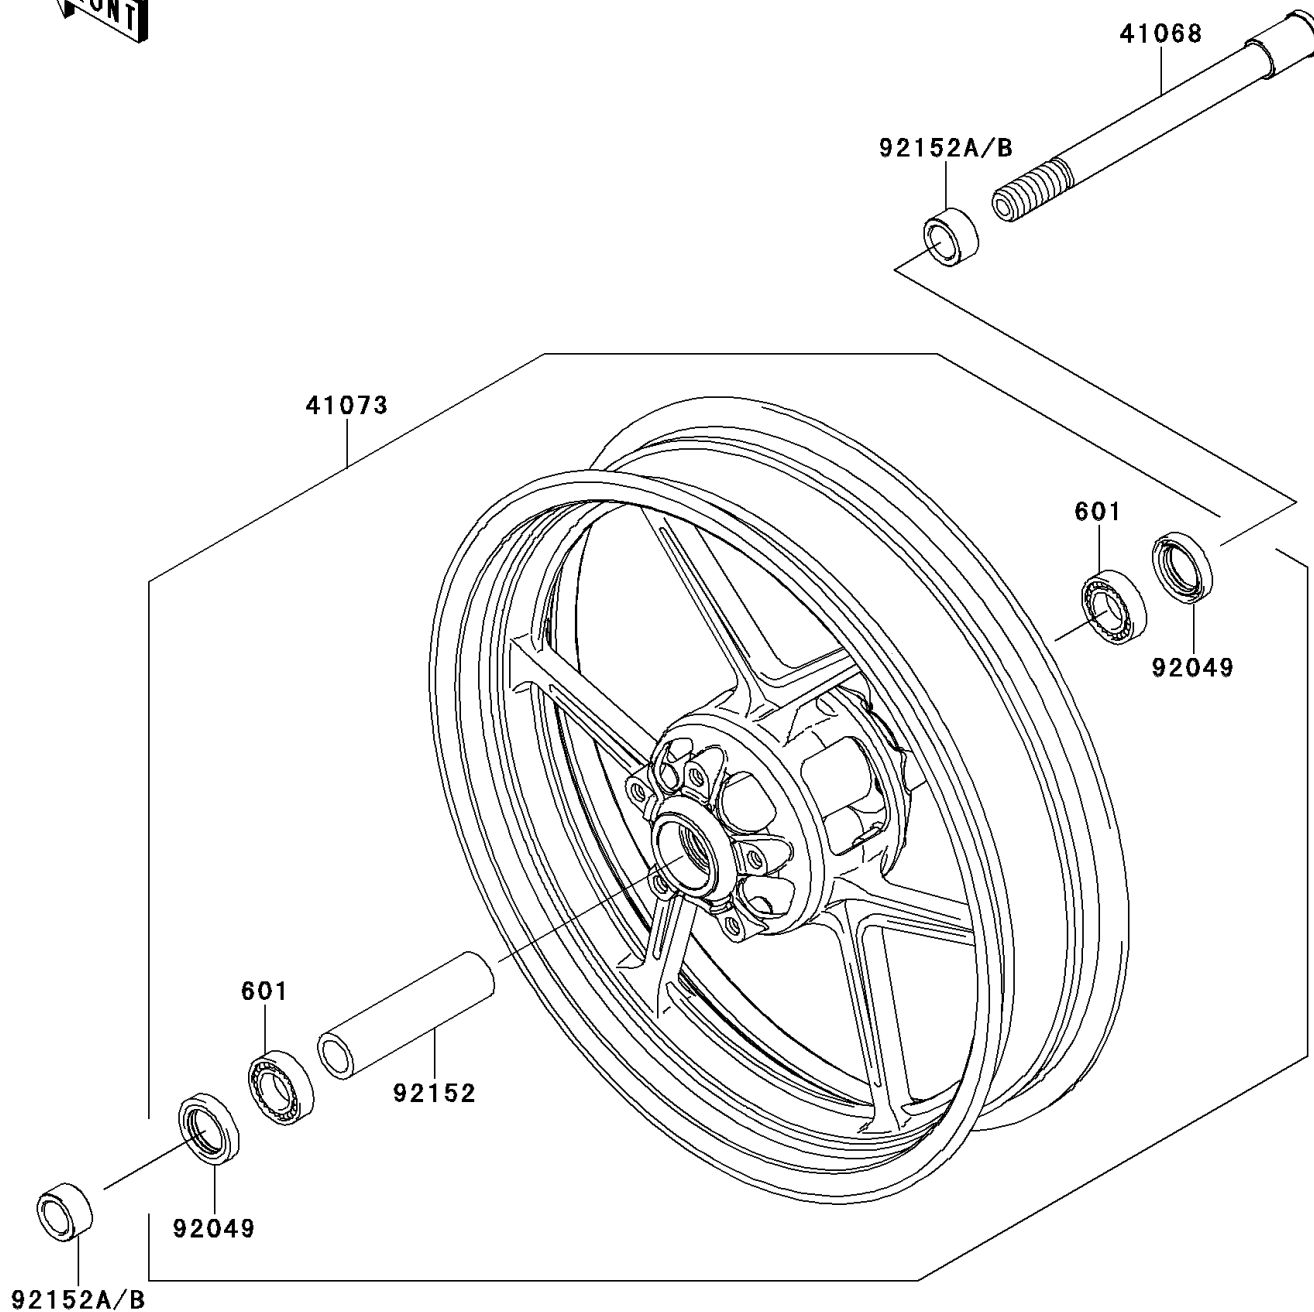

2010 Ninja[®] 650R

PARTS DIAGRAM

Front Wheel

Kawasaki

Let the Good Times Roll[®]

F2230

Ref. Tires

2010 Ninja® 650R

PARTS LIST

Front Wheel

ITEM NAME

PART NUMBER

QUANTITY
