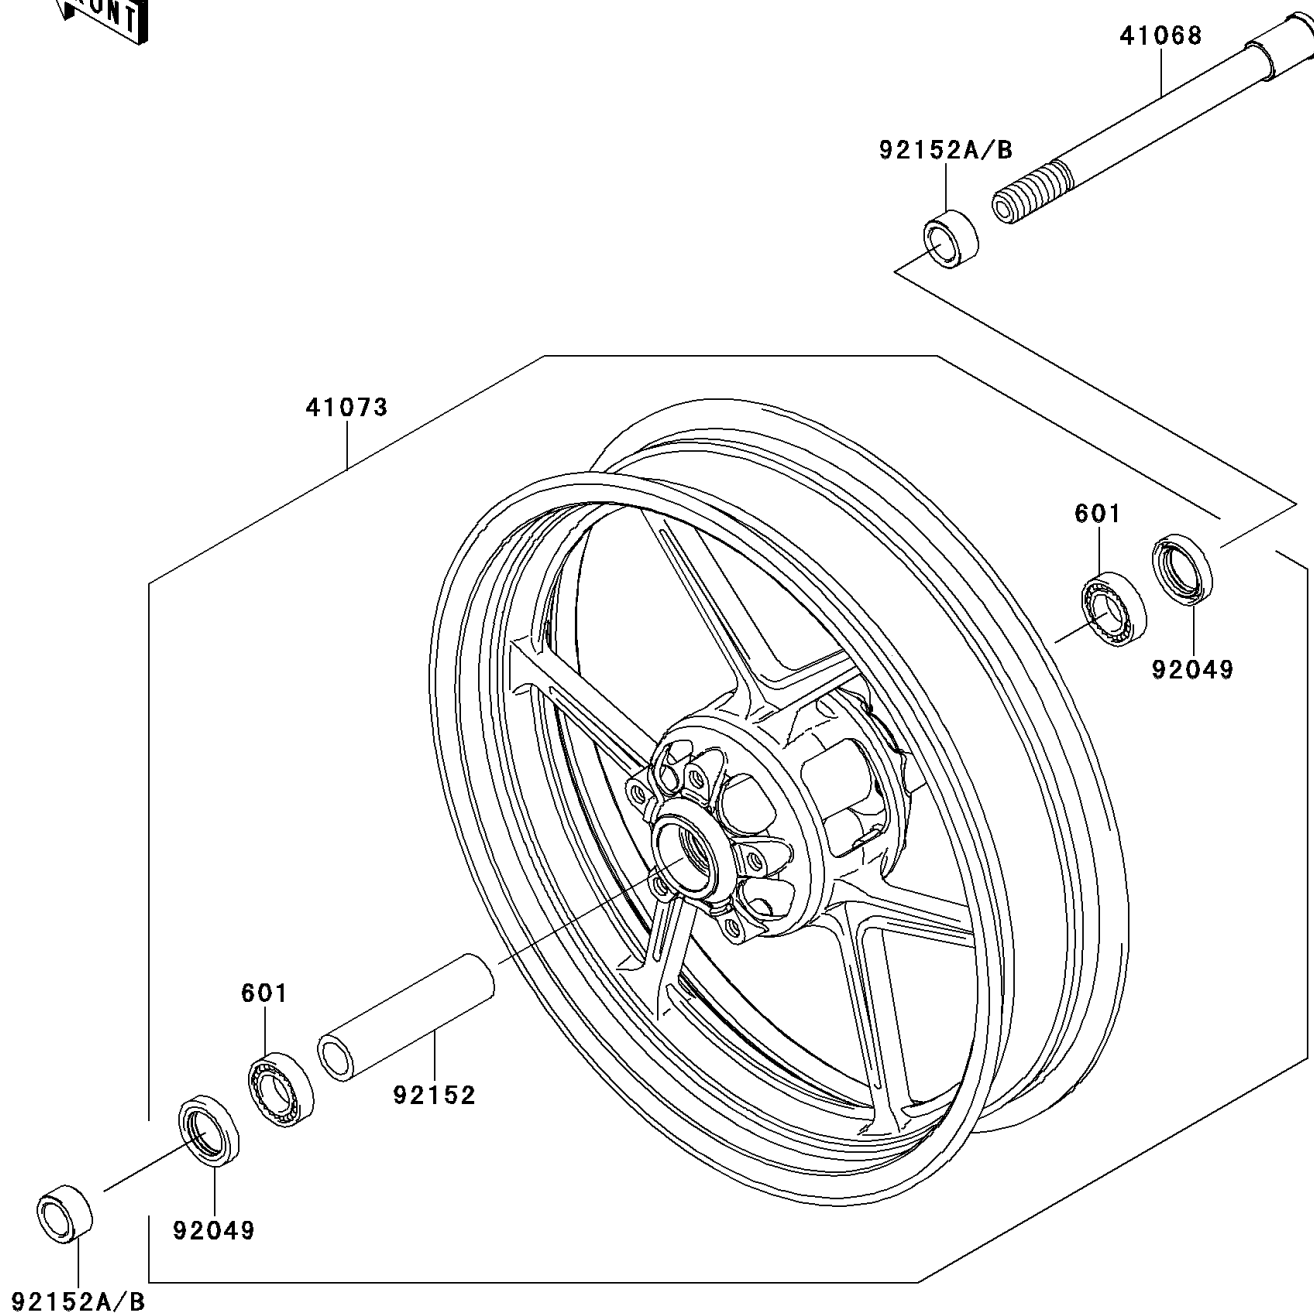

2009 Ninja® 650R

PARTS DIAGRAM

Front Wheel

Kawasaki

Let the Good Times Roll®

F2230

2009 Ninja® 650R

PARTS LIST

Front Wheel

ITEM NAME

PART NUMBER

QUANTITY
