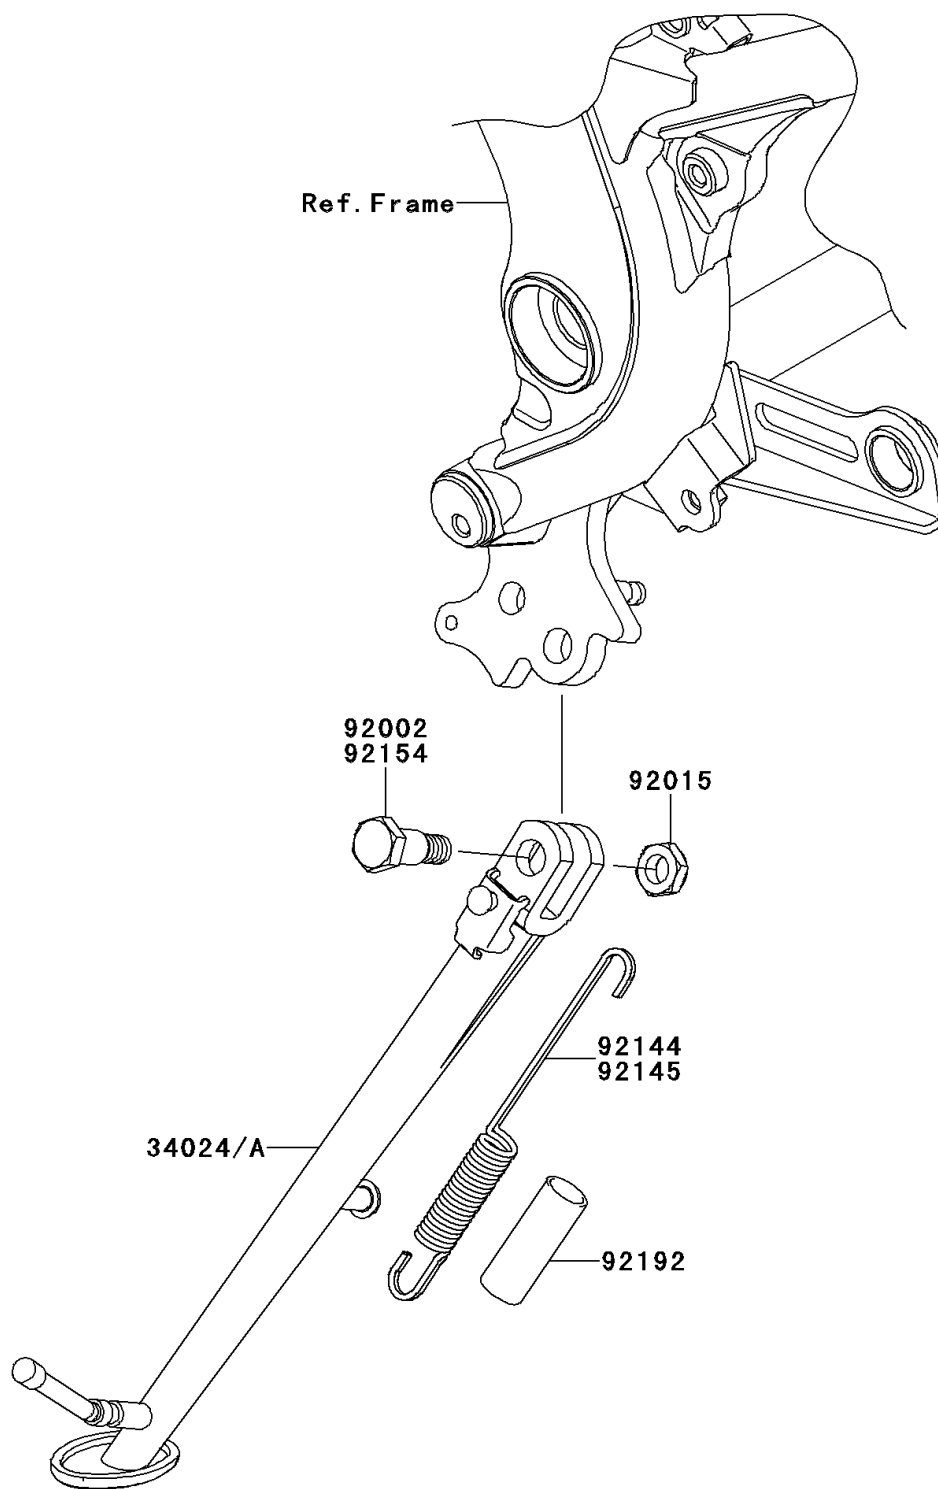

2009 Ninja® 650R

PARTS DIAGRAM

Stand(s)

Kawasaki

Let the Good Times Roll®

F2190

2009 Ninja® 650R

PARTS LIST

Stand(s)

ITEM NAME

PART NUMBER

QUANTITY
