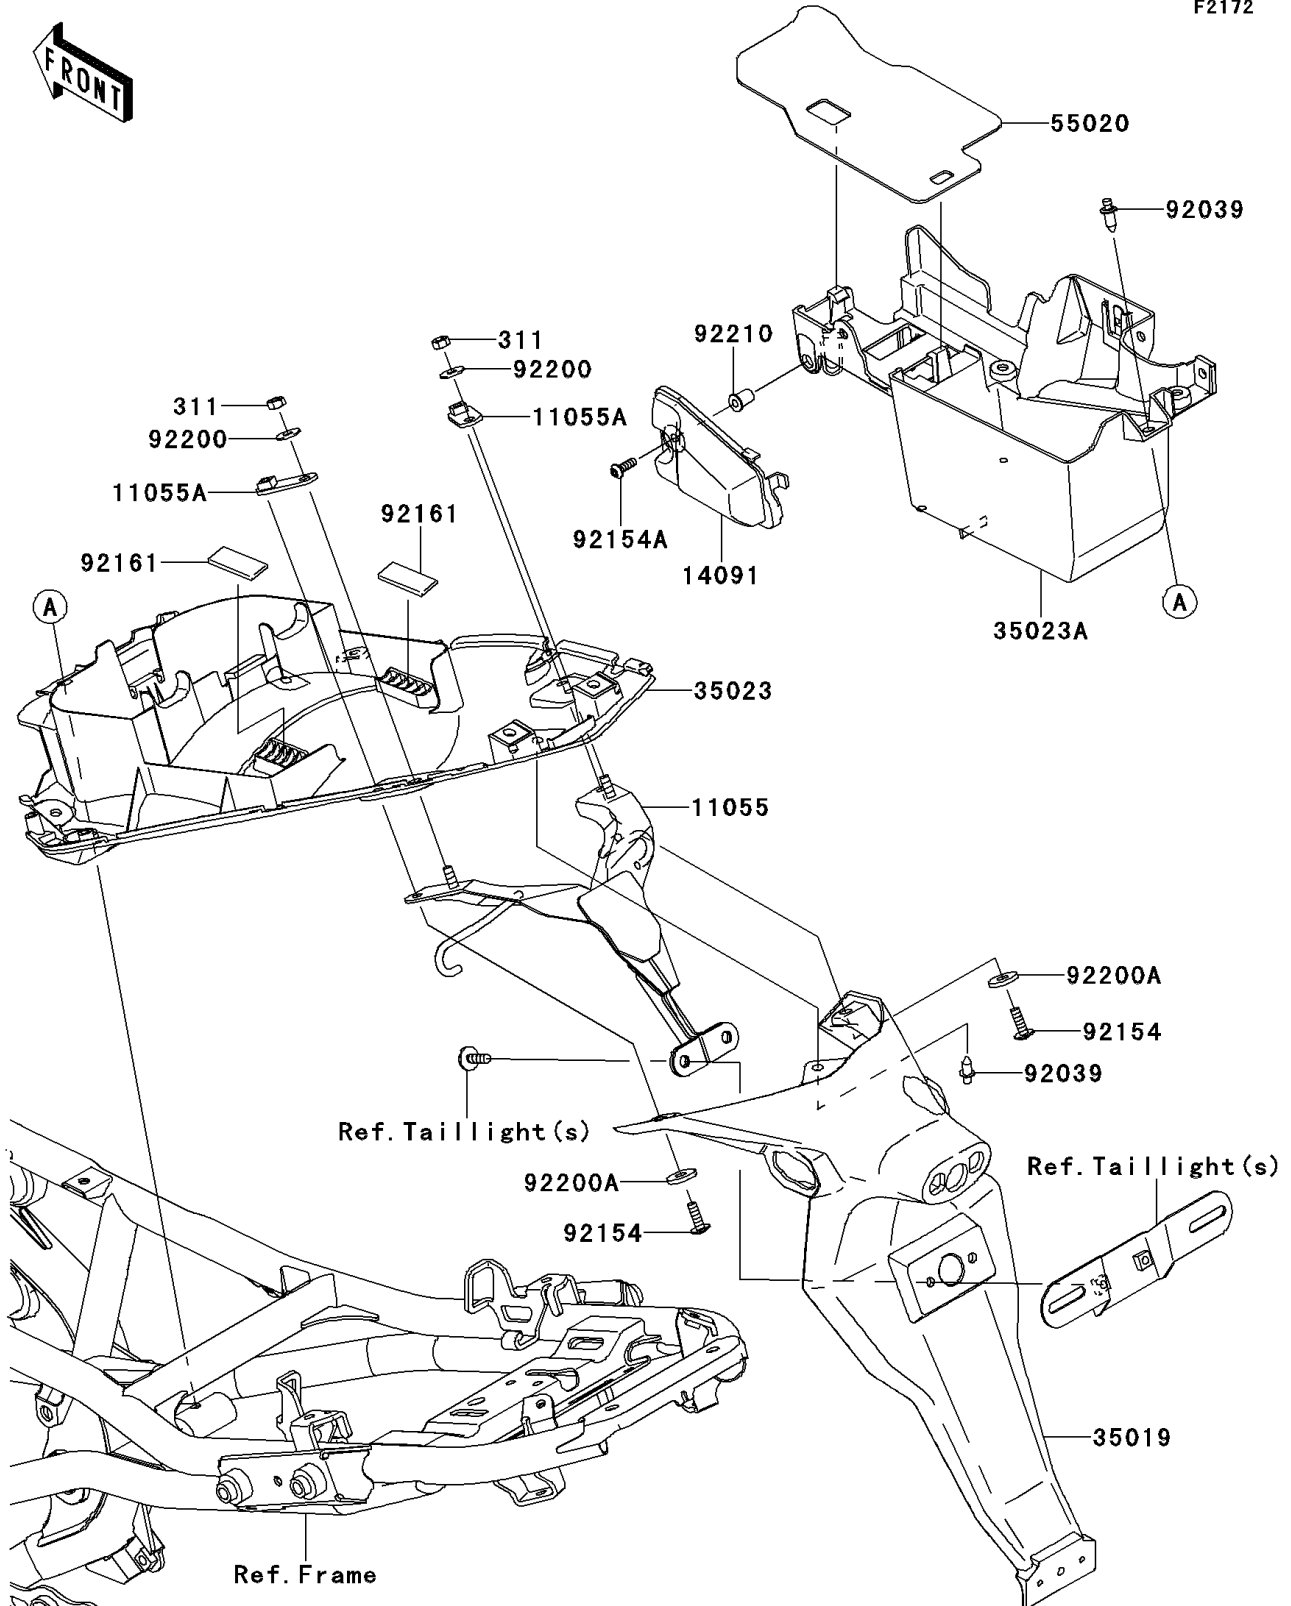

2010 Ninja® 650R

PARTS DIAGRAM

Rear Fender(s)

F2172

2010 Ninja® 650R

PARTS LIST

Rear Fender(s)

ITEM NAME

PART NUMBER

QUANTITY
