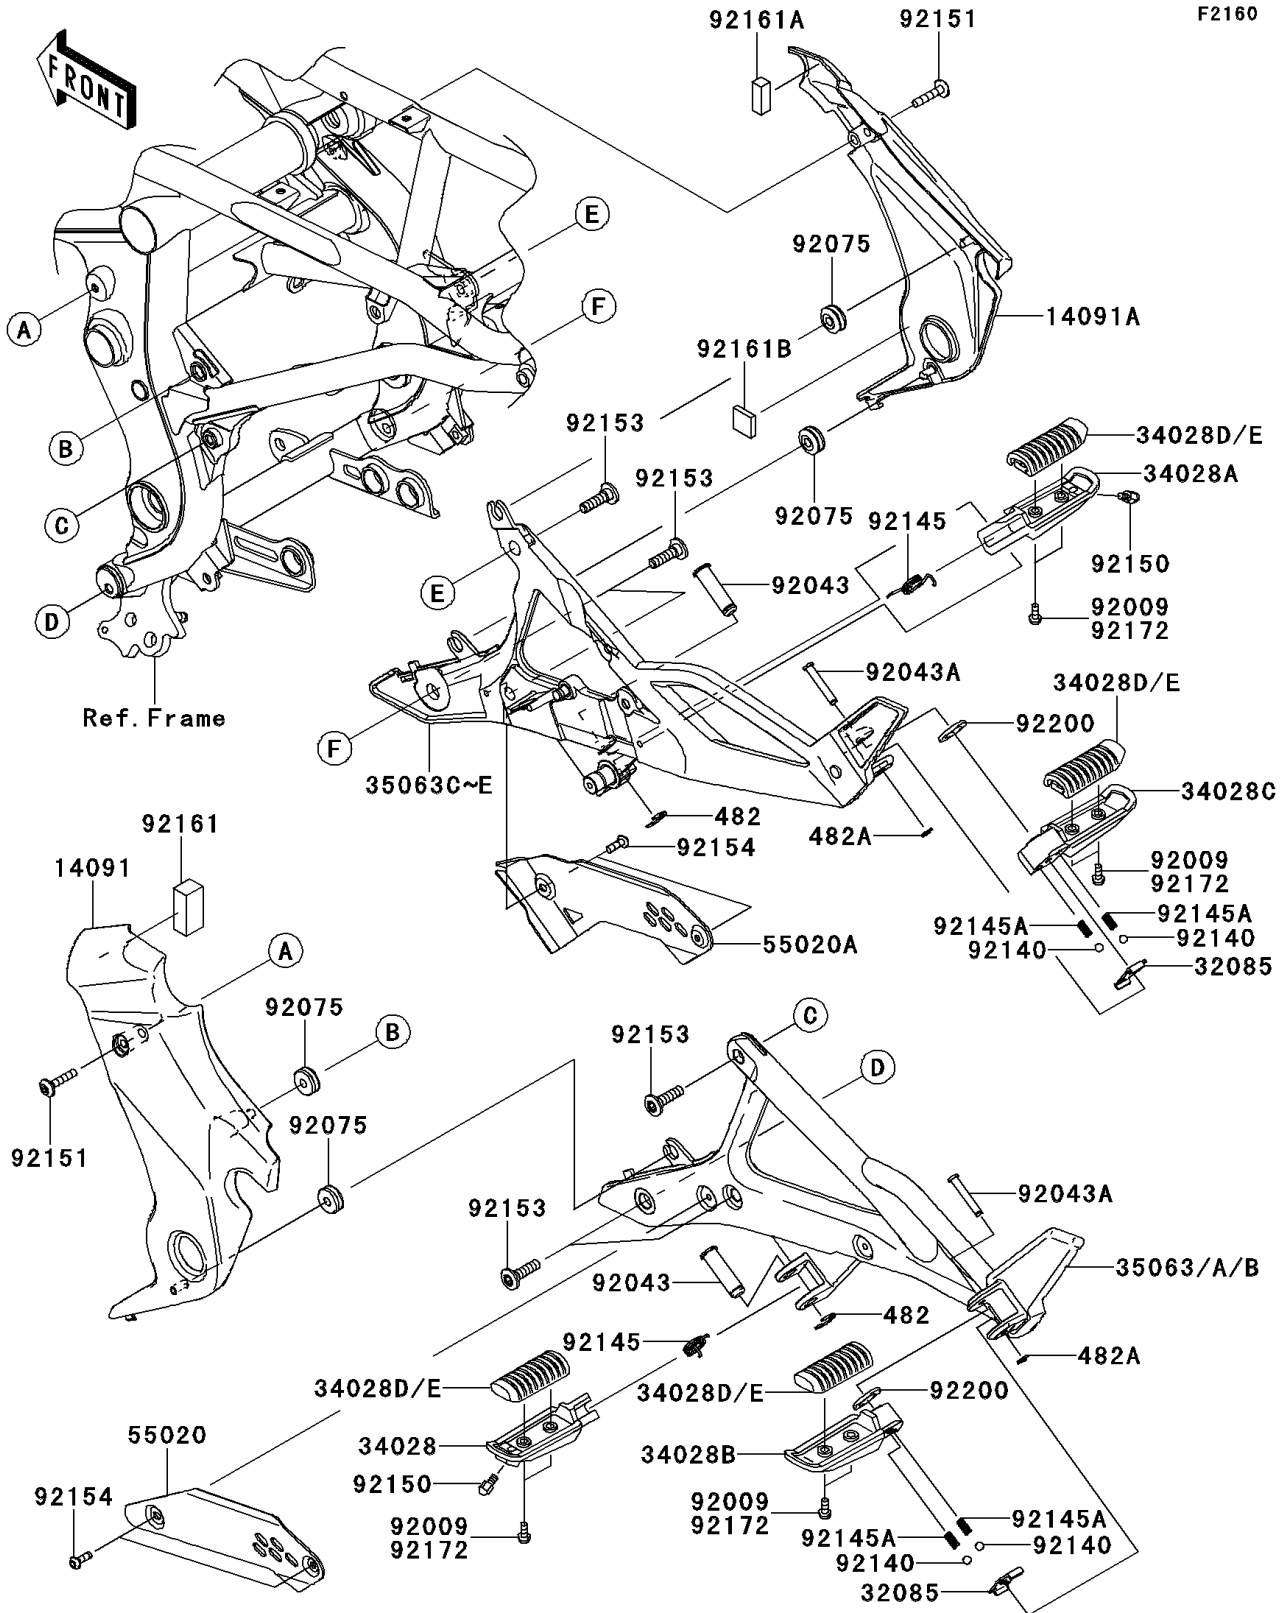

2010 Ninja® 650R

PARTS DIAGRAM

Footrests

Kawasaki

Let the Good Times Roll®

2010 Ninja® 650R

PARTS LIST

Footrests

ITEM NAME

PART NUMBER

QUANTITY
