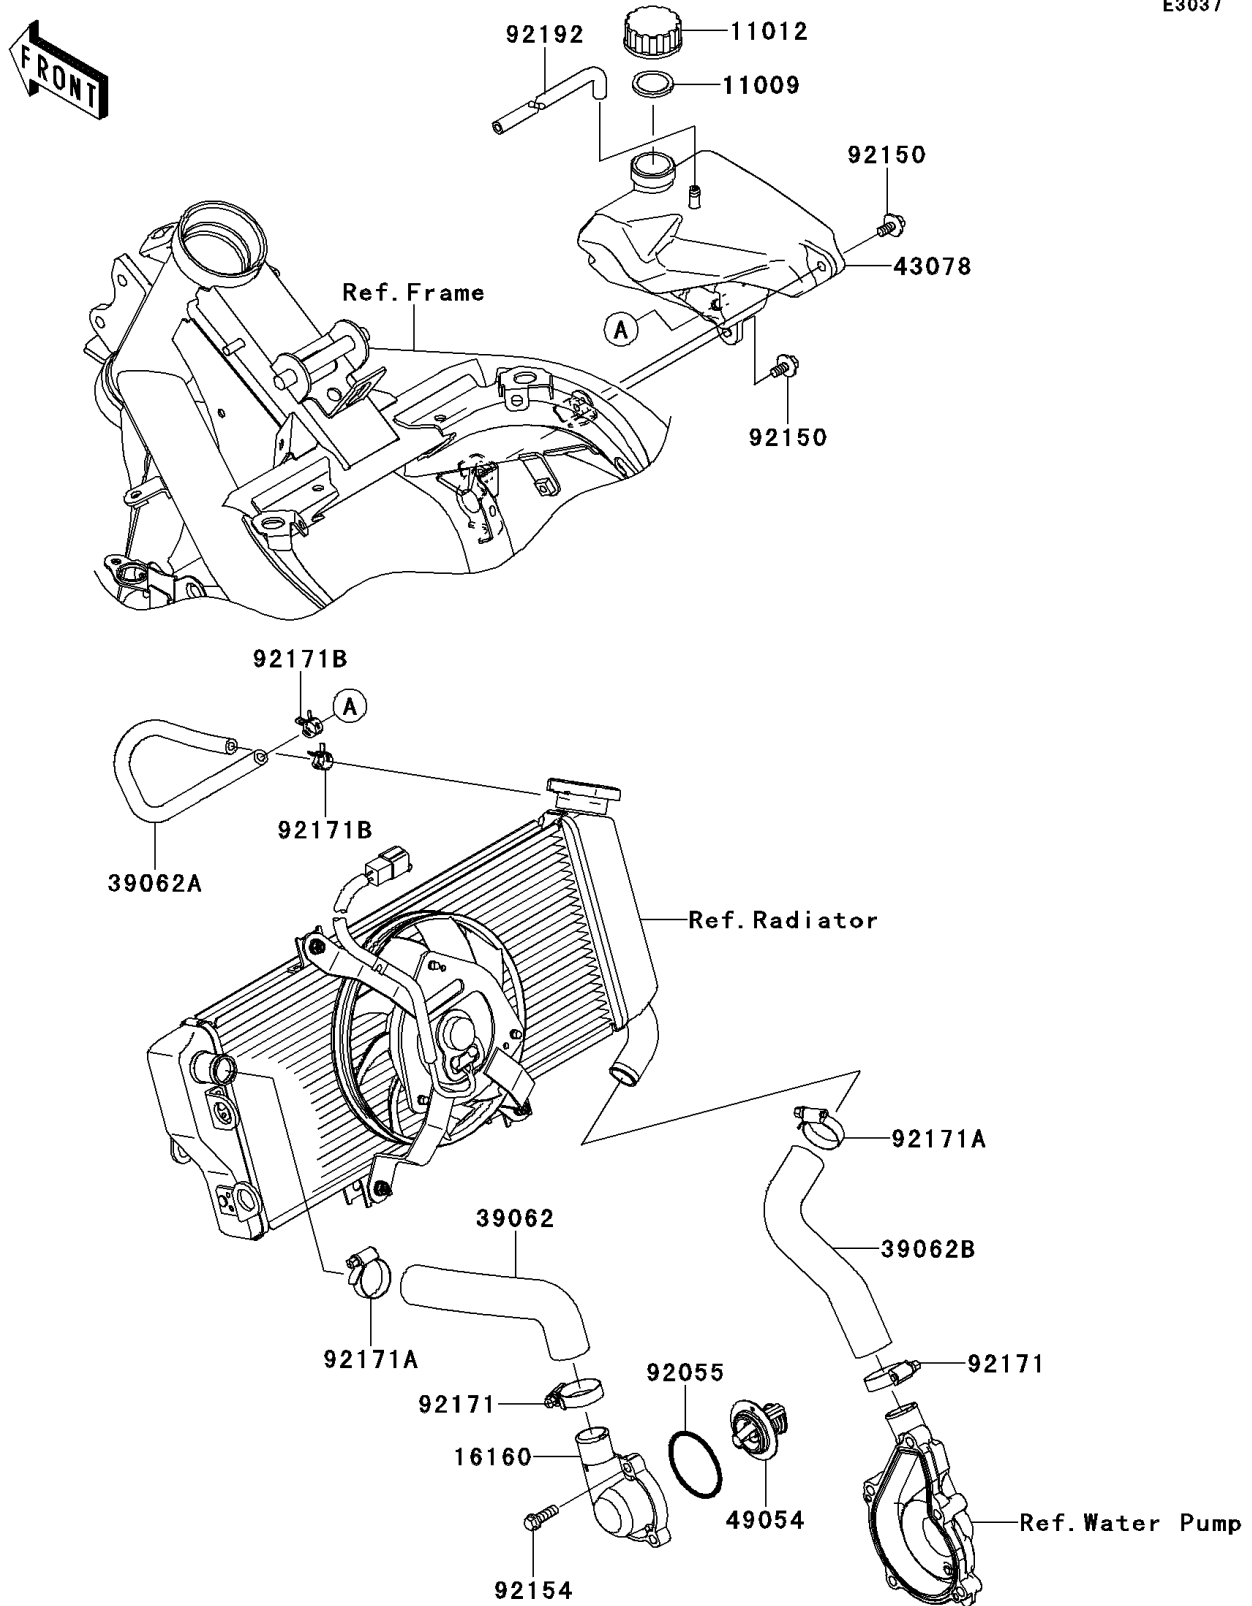

2010 Ninja® 650R

PARTS DIAGRAM

Water Pipe

E3037

2010 Ninja® 650R

PARTS LIST

Water Pipe

ITEM NAME

PART NUMBER

QUANTITY
