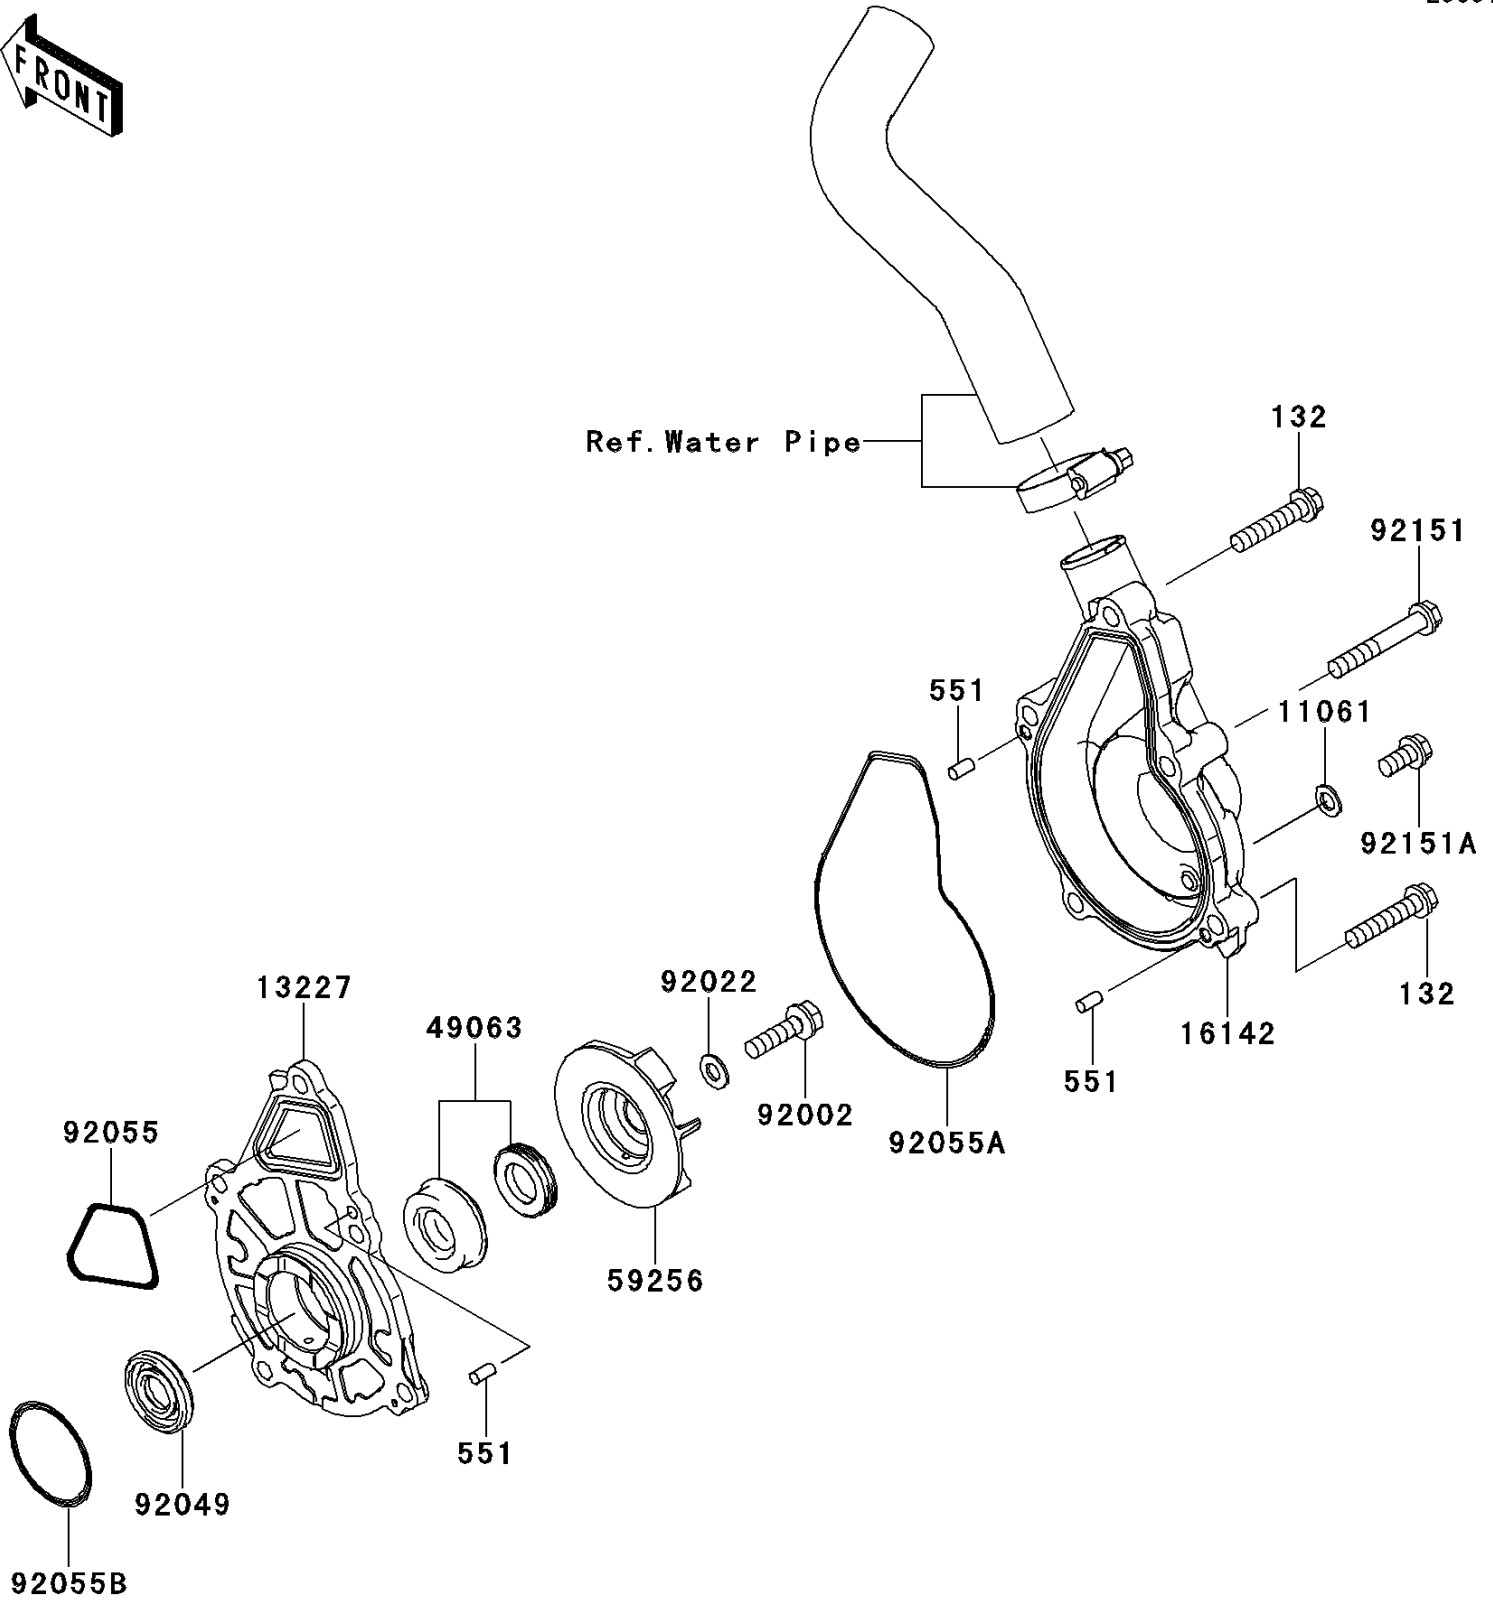

2009 Ninja® 650R

PARTS DIAGRAM

Water Pump

E3031

2009 Ninja® 650R

PARTS LIST

Water Pump

ITEM NAME

PART NUMBER

QUANTITY
