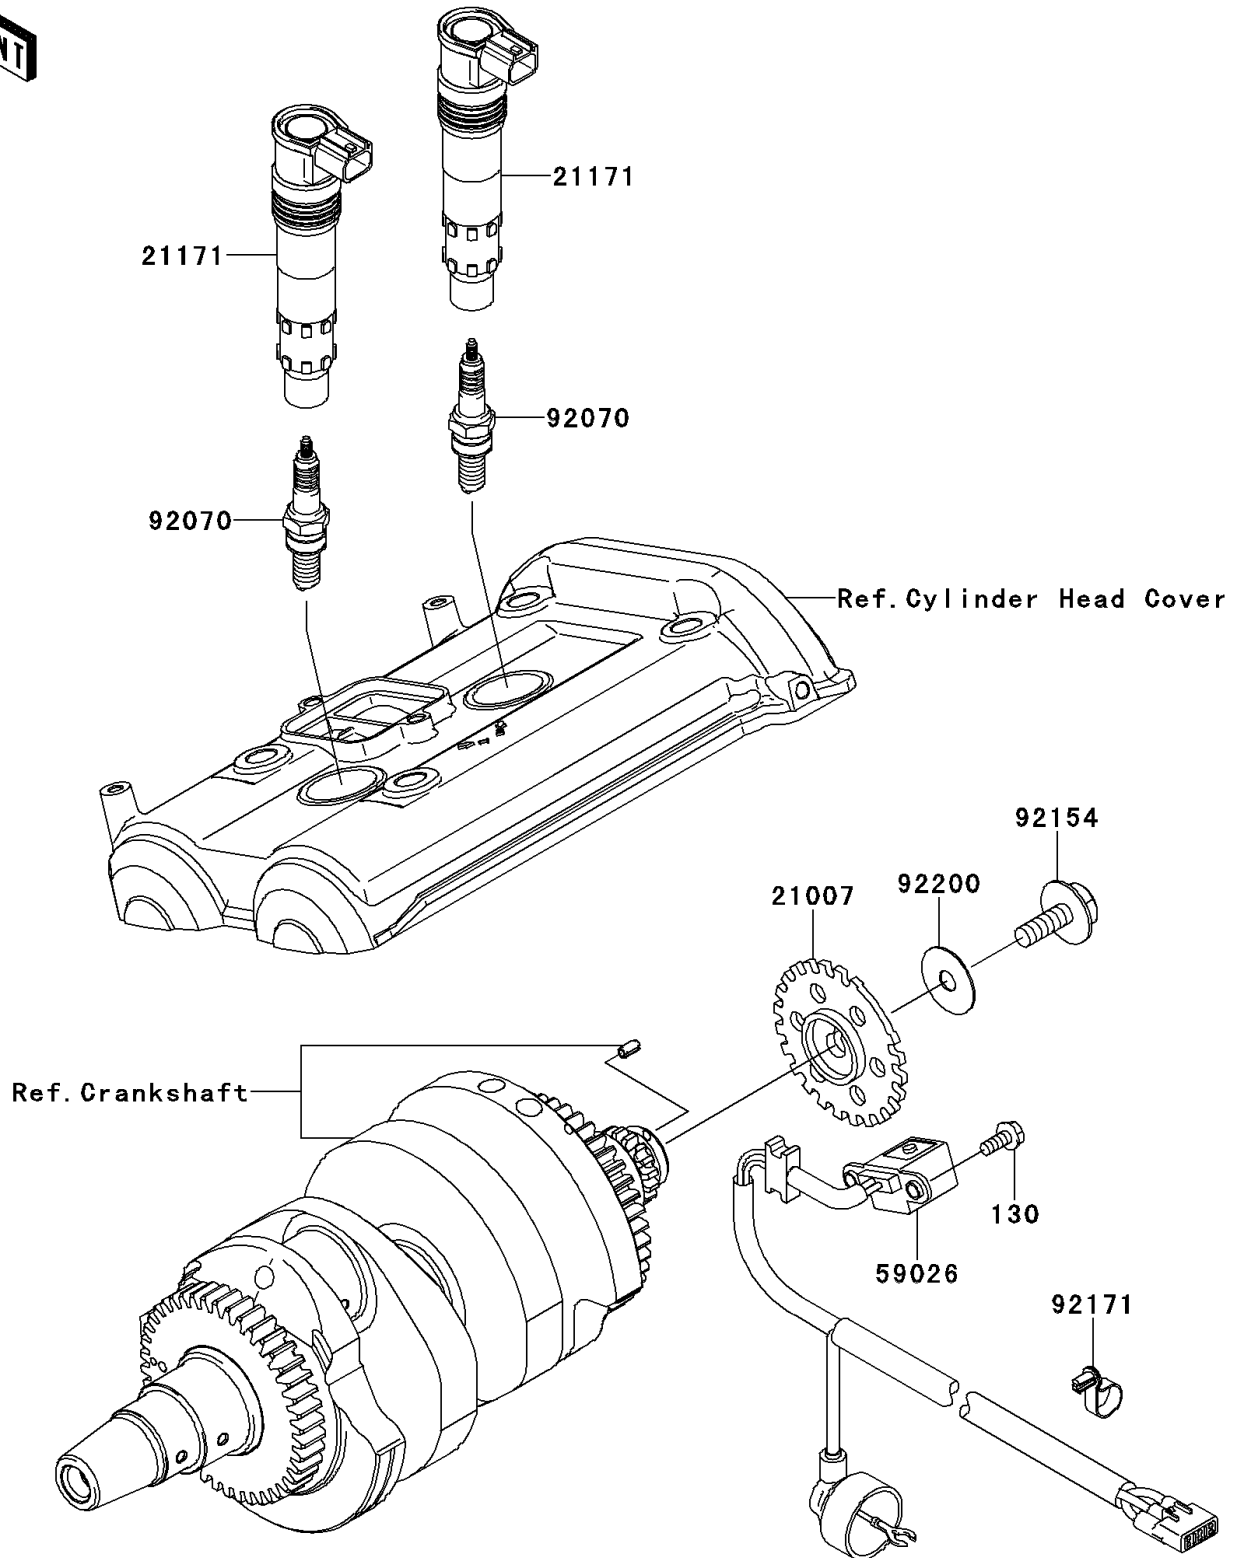

2009 Ninja® 650R

PARTS DIAGRAM

Ignition System

E1830

2009 Ninja® 650R

PARTS LIST

Ignition System

ITEM NAME

PART NUMBER

QUANTITY
