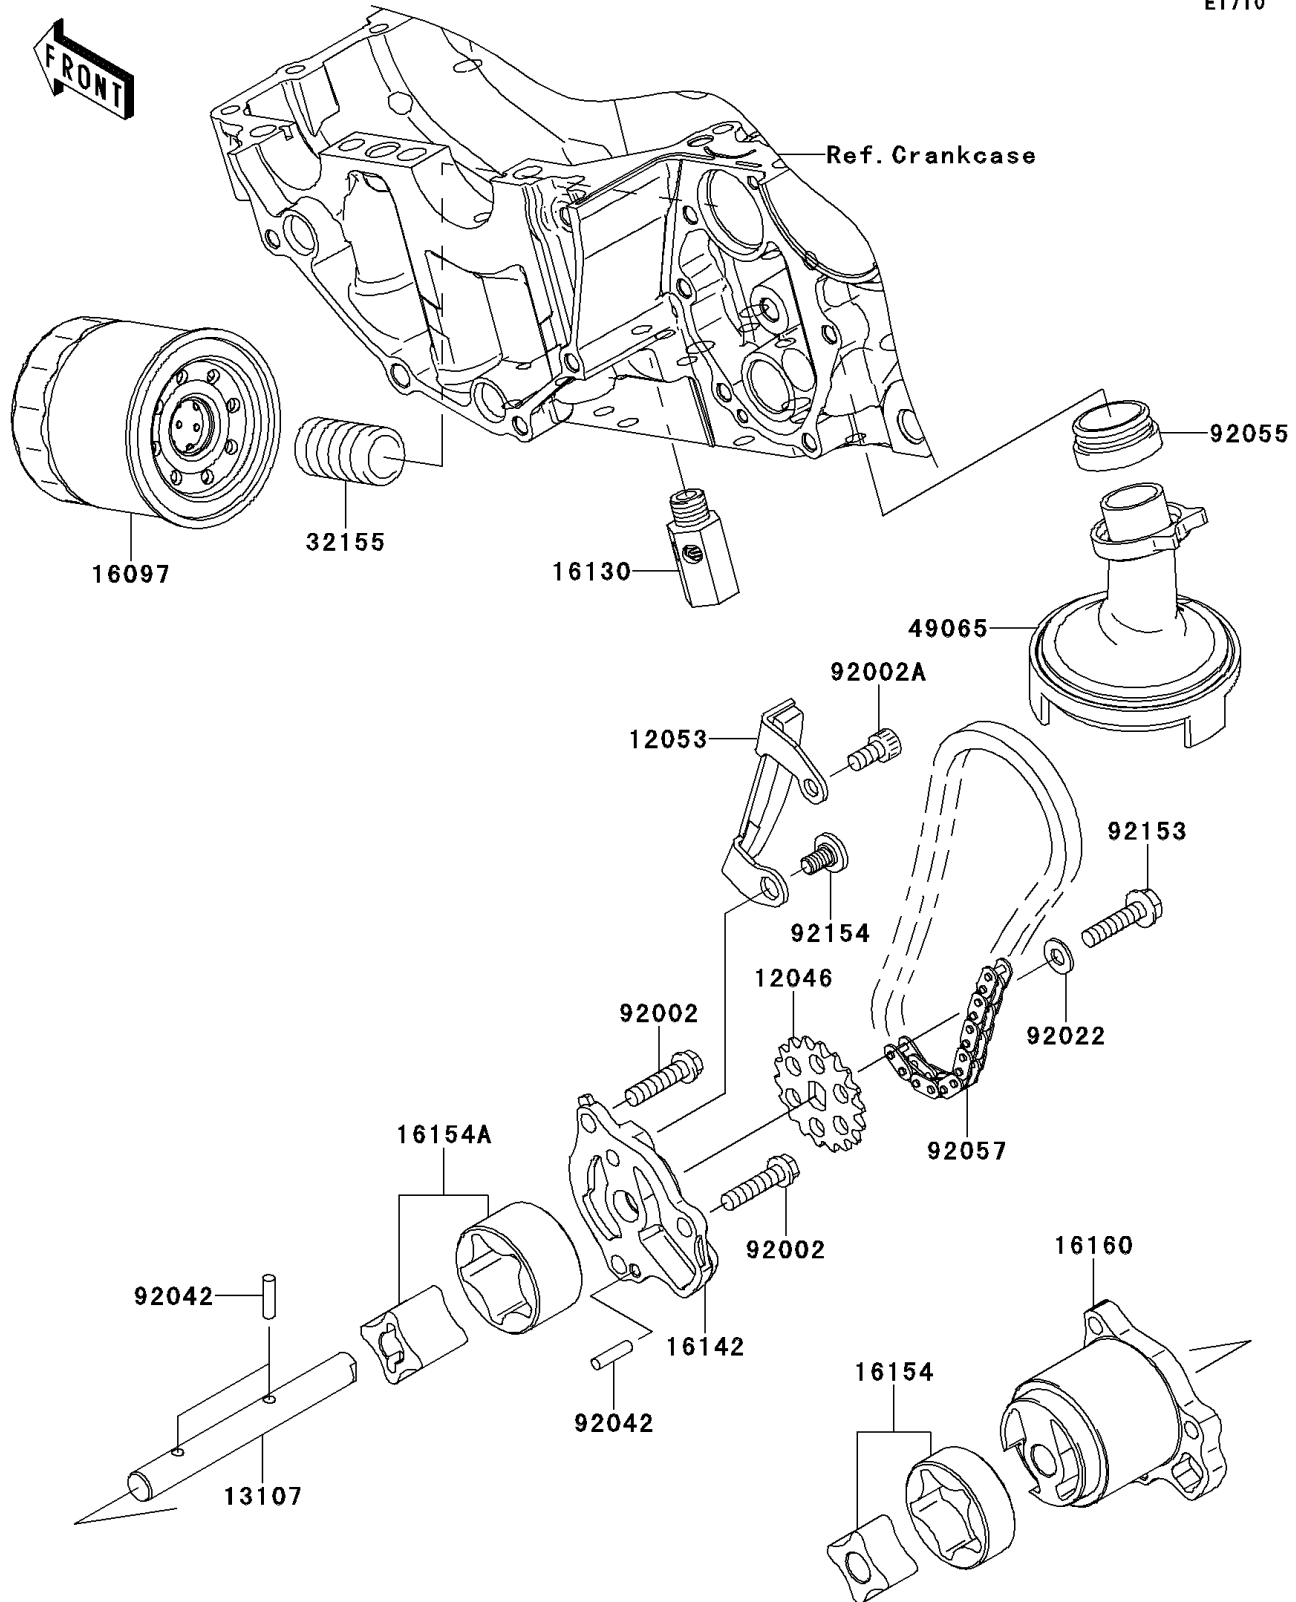

2010 Ninja® 650R

PARTS DIAGRAM

Oil Pump/Oil Filter

E1710

2010 Ninja® 650R

PARTS LIST

Oil Pump/Oil Filter

ITEM NAME

PART NUMBER

QUANTITY
