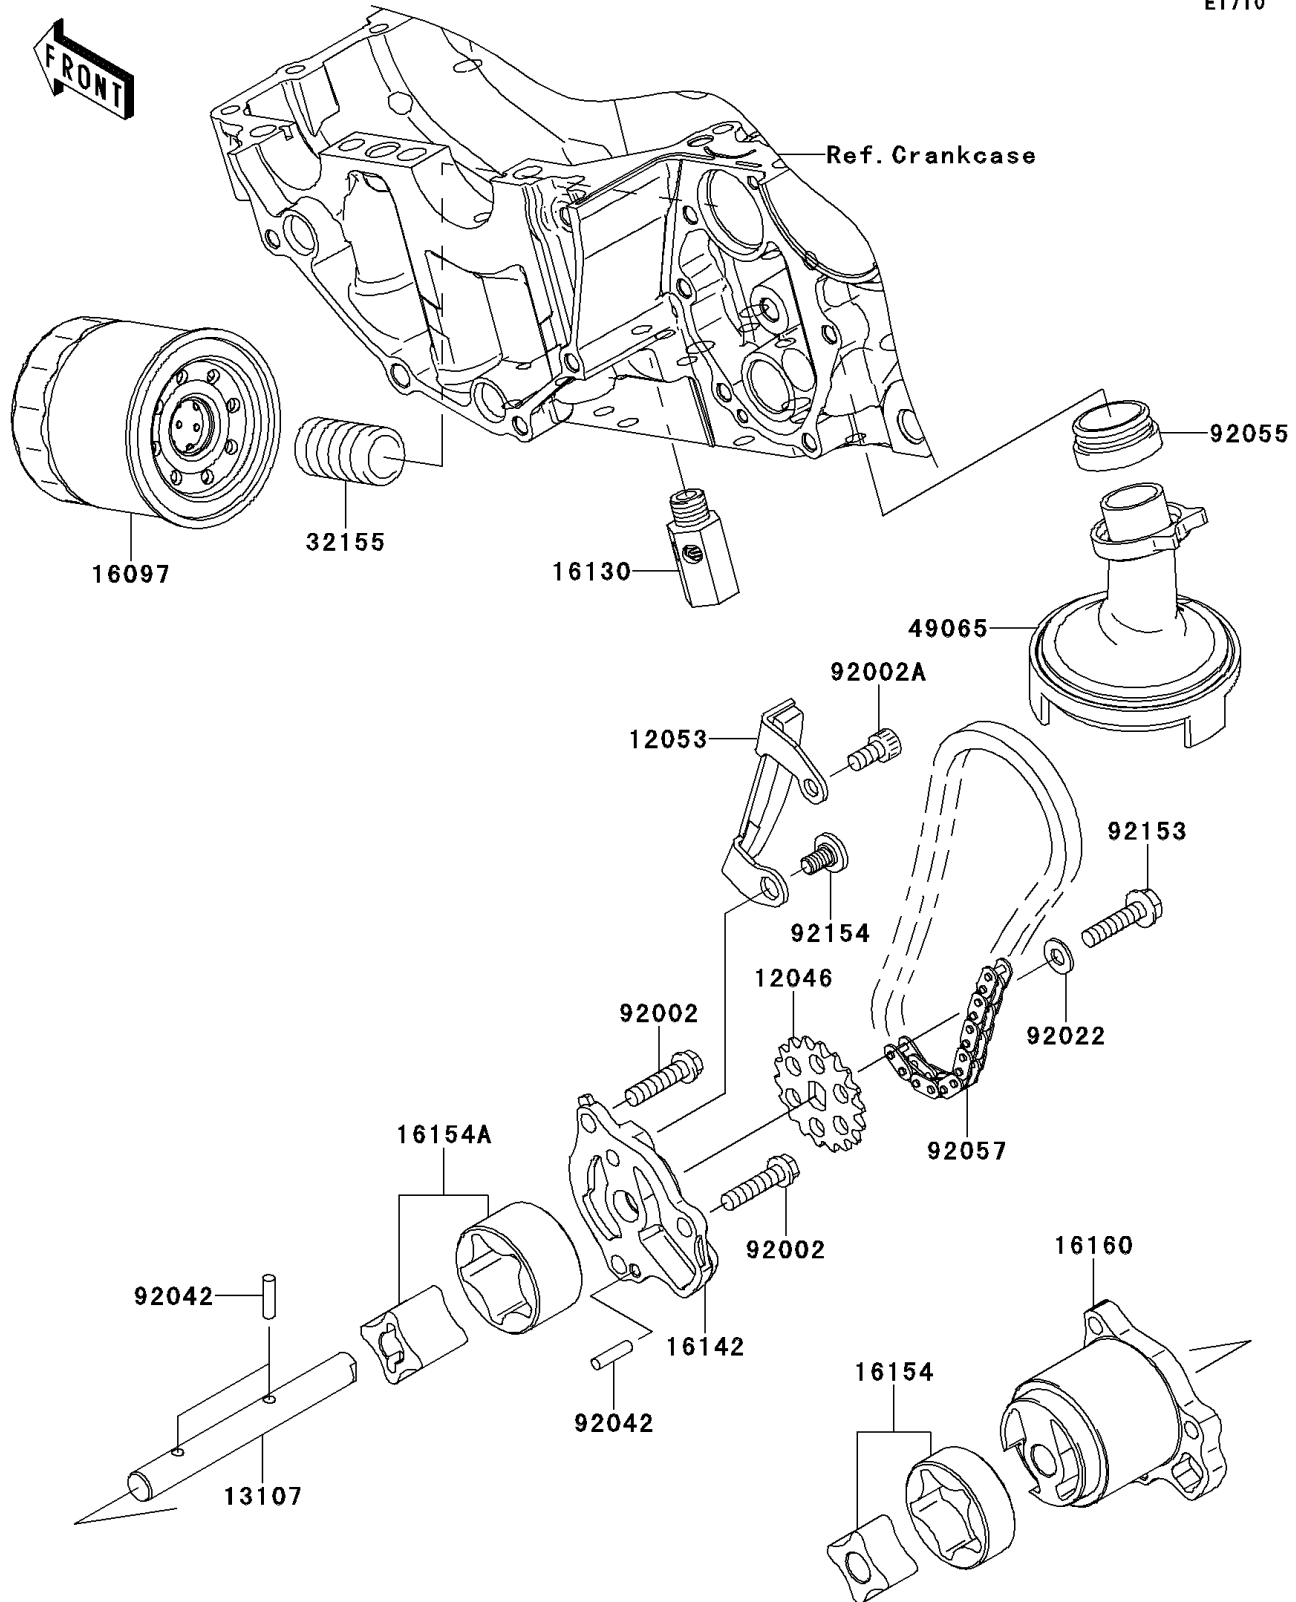

2009 Ninja® 650R

PARTS DIAGRAM

Oil Pump/Oil Filter

E1710

2009 Ninja® 650R

PARTS LIST

Oil Pump/Oil Filter

ITEM NAME

PART NUMBER

QUANTITY
