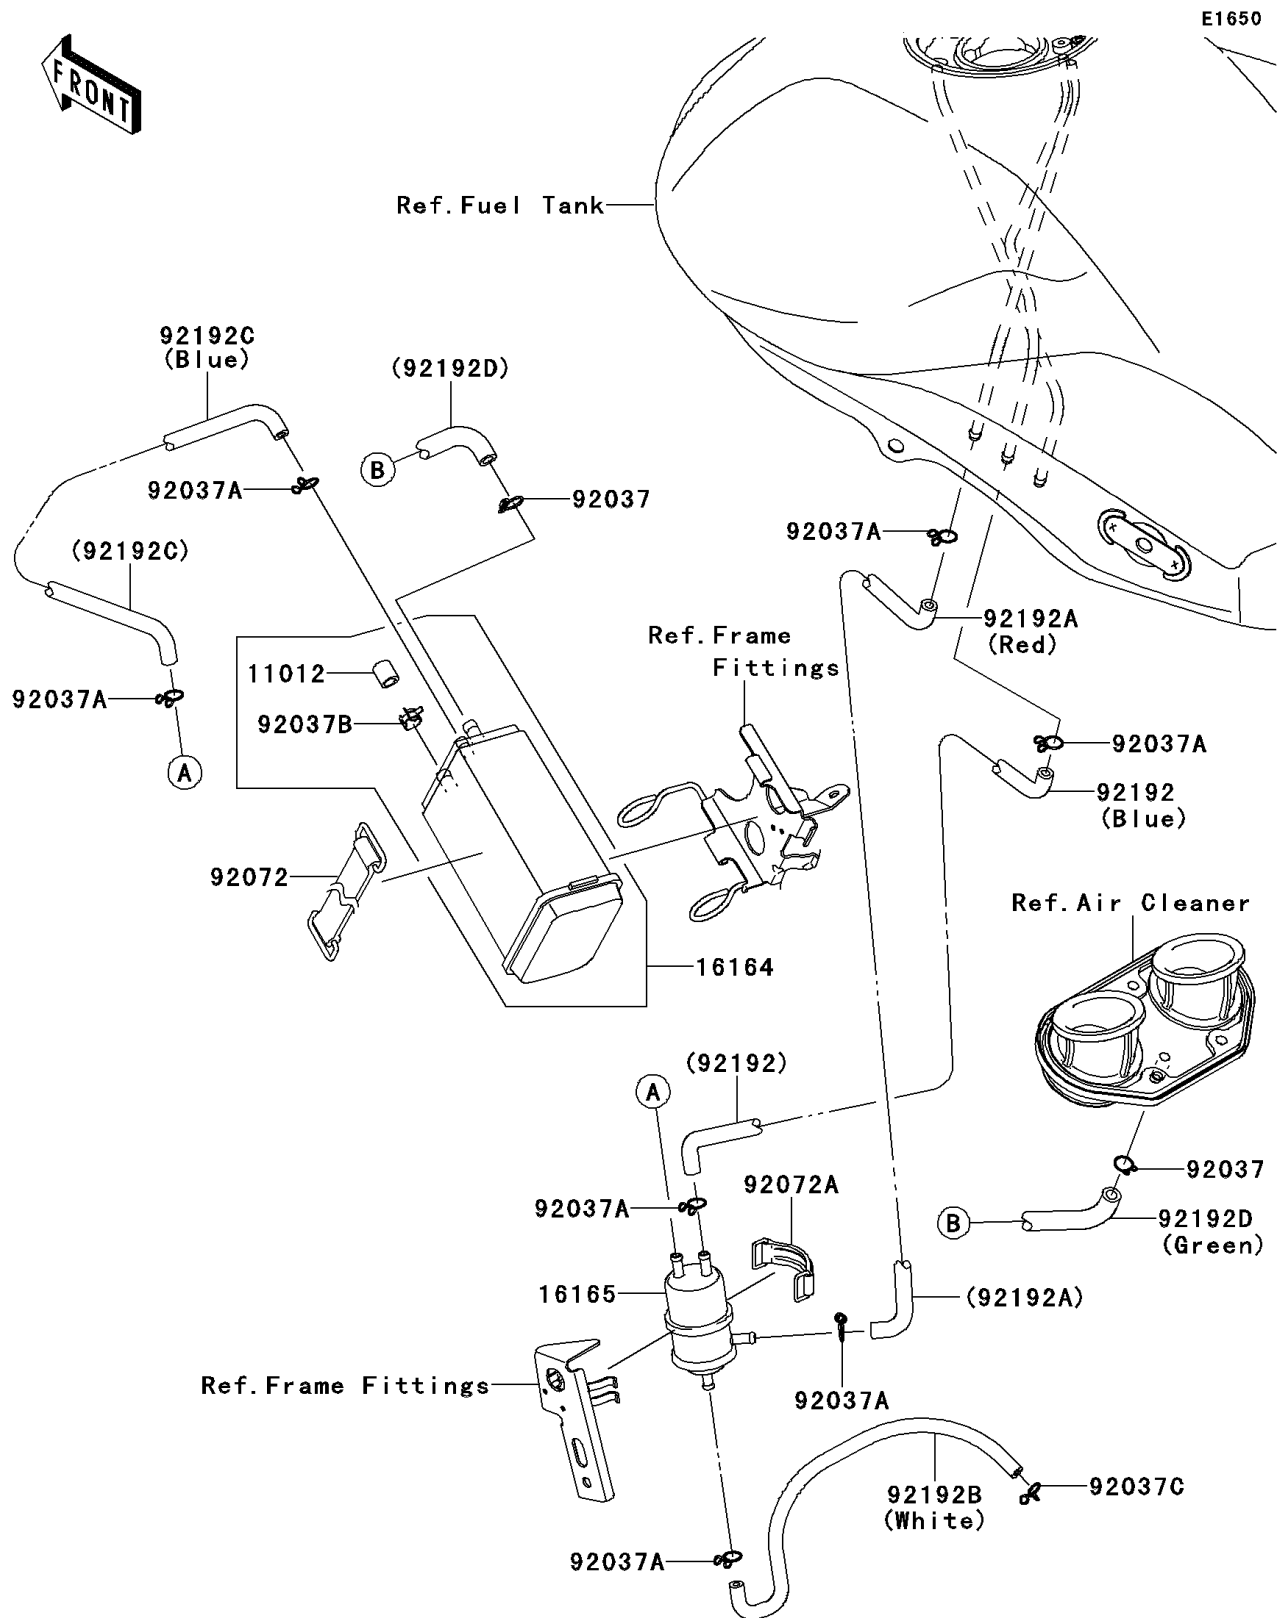

2010 Ninja® 650R

PARTS DIAGRAM

Fuel Evaporative System(CA)

2010 Ninja® 650R

PARTS LIST

Fuel Evaporative System(CA)

ITEM NAME

PART NUMBER

QUANTITY
