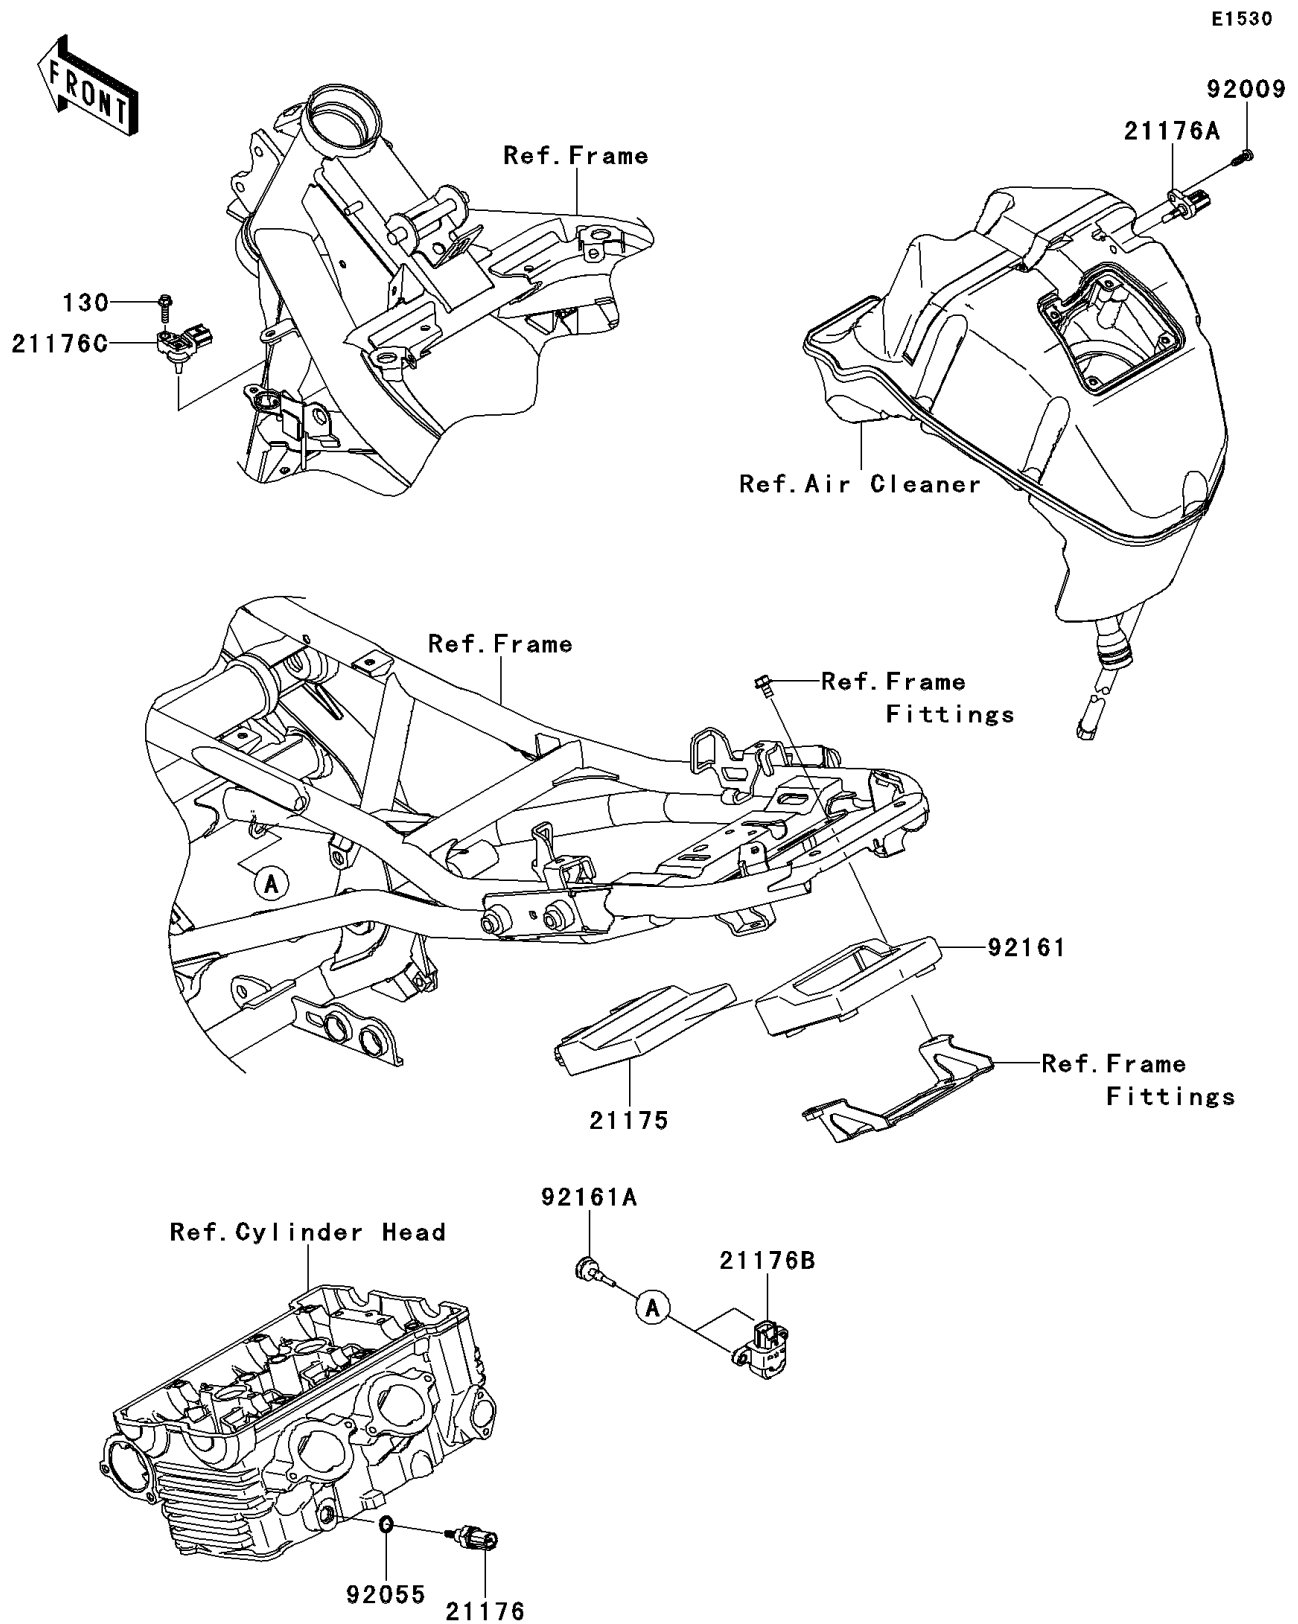

2010 Ninja® 650R

PARTS DIAGRAM

Fuel Injection

Kawasaki

Let the Good Times Roll®

2010 Ninja® 650R

PARTS LIST

Fuel Injection

ITEM NAME

PART NUMBER

QUANTITY
