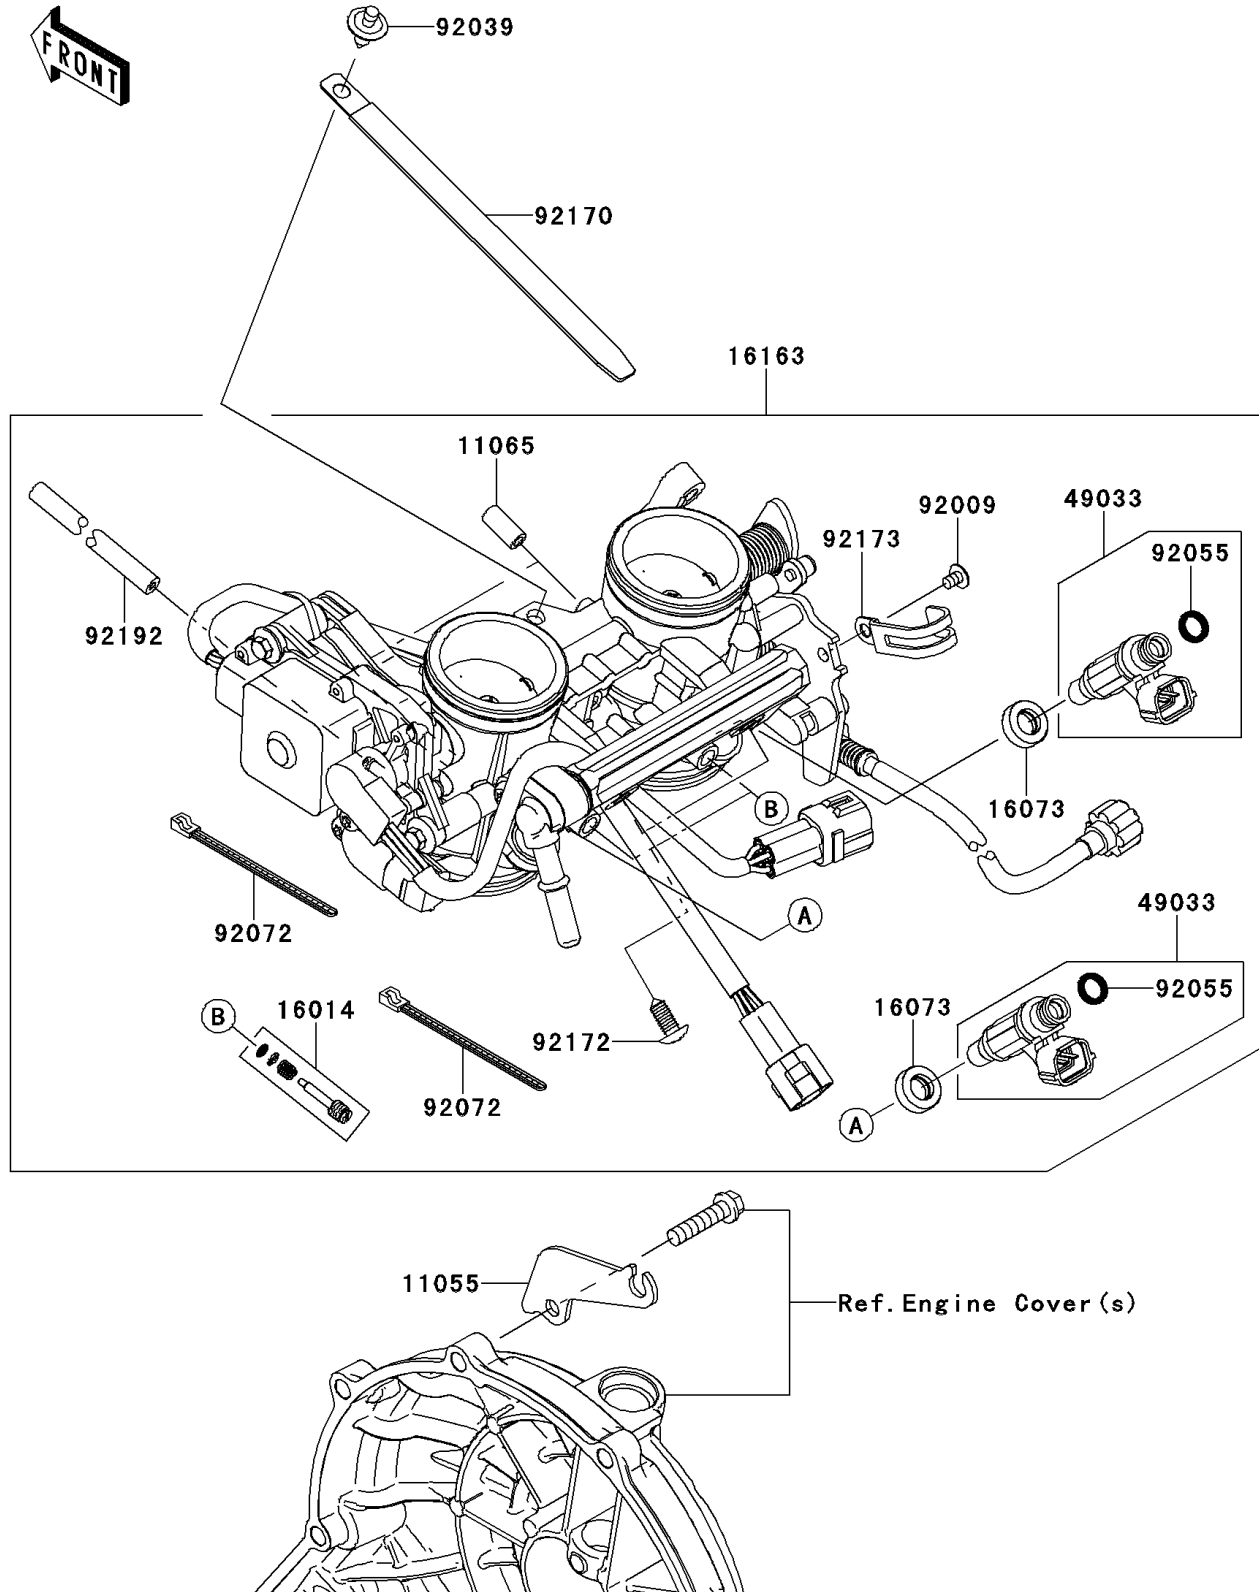

2010 Ninja® 650R

PARTS DIAGRAM

Throttle

E1510

2010 Ninja® 650R

PARTS LIST

Throttle

ITEM NAME

PART NUMBER

QUANTITY
