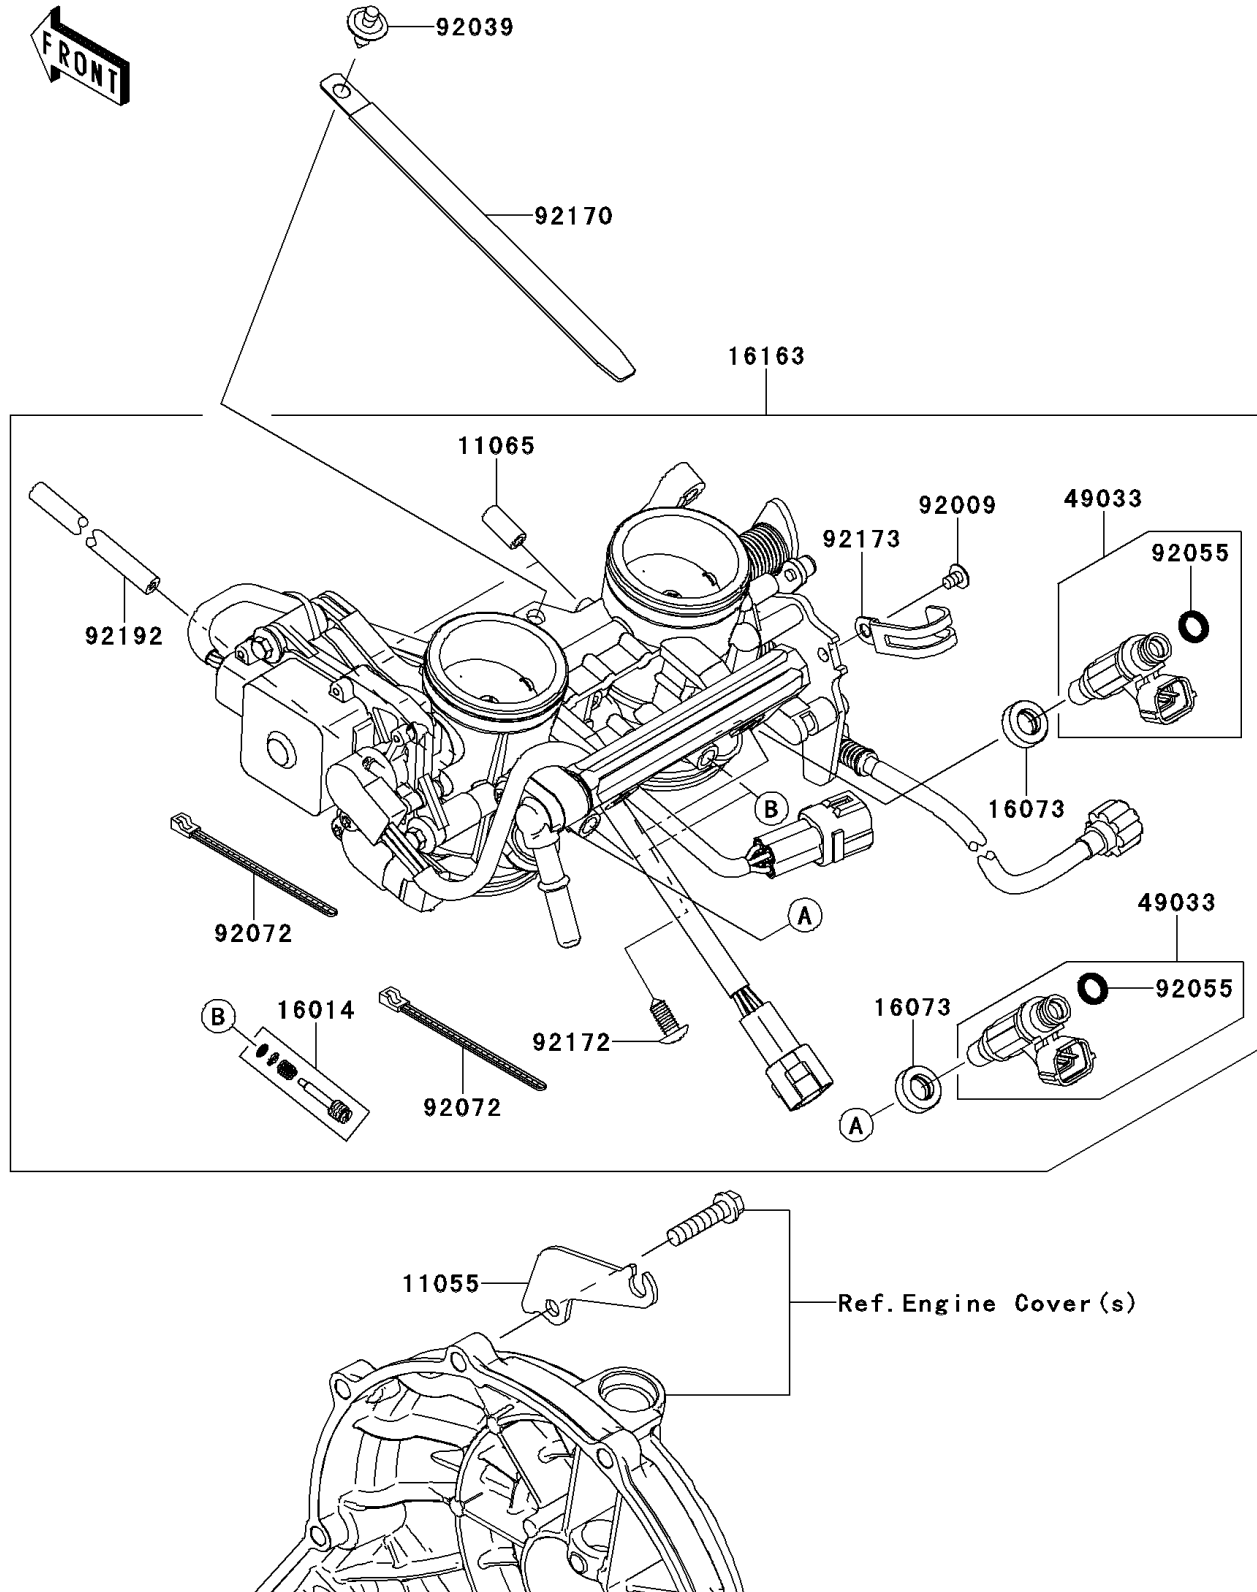

2009 Ninja® 650R

PARTS DIAGRAM

Throttle

E1510

2009 Ninja® 650R

PARTS LIST

Throttle

ITEM NAME

PART NUMBER

QUANTITY
